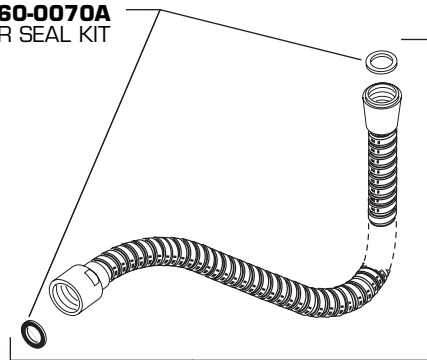

American Standard

**PRINCETON
DIVERTER & PERSONAL
SHOWER TRIM KITS**

MODEL NUMBER

T508.990

M962404-YYY0A
HANDLE KIT

918049-0070A
STEM ADAPTER

918555-0070A
HANDLE SCREW

M962380-0070A
HANDLE ADAPTER
KIT

M950090-YYY0A
HAND SHOWER

M961464-YYY0A
HAND SHOWER
HOLDER

033760-0070A
HAND SHOWER SEAL KIT

028667-0020A
HAND SHOWER HOSE

Replace the "YYY" with appropriate finish code

CHROME	002
SATIN NICKEL	295

HOT LINE FOR HELP
For toll-free information and answers to your questions, call:
1 (800) 442-1902
Weekdays 8:00 a.m. to 8:00 p.m. EST
IN MEXICO 01-800-839-1200
IN CANADA 1-800-387-0369 (TORONTO 1-905-306-1093)
Weekdays 8:00 a.m. to 7:00 p.m. EST