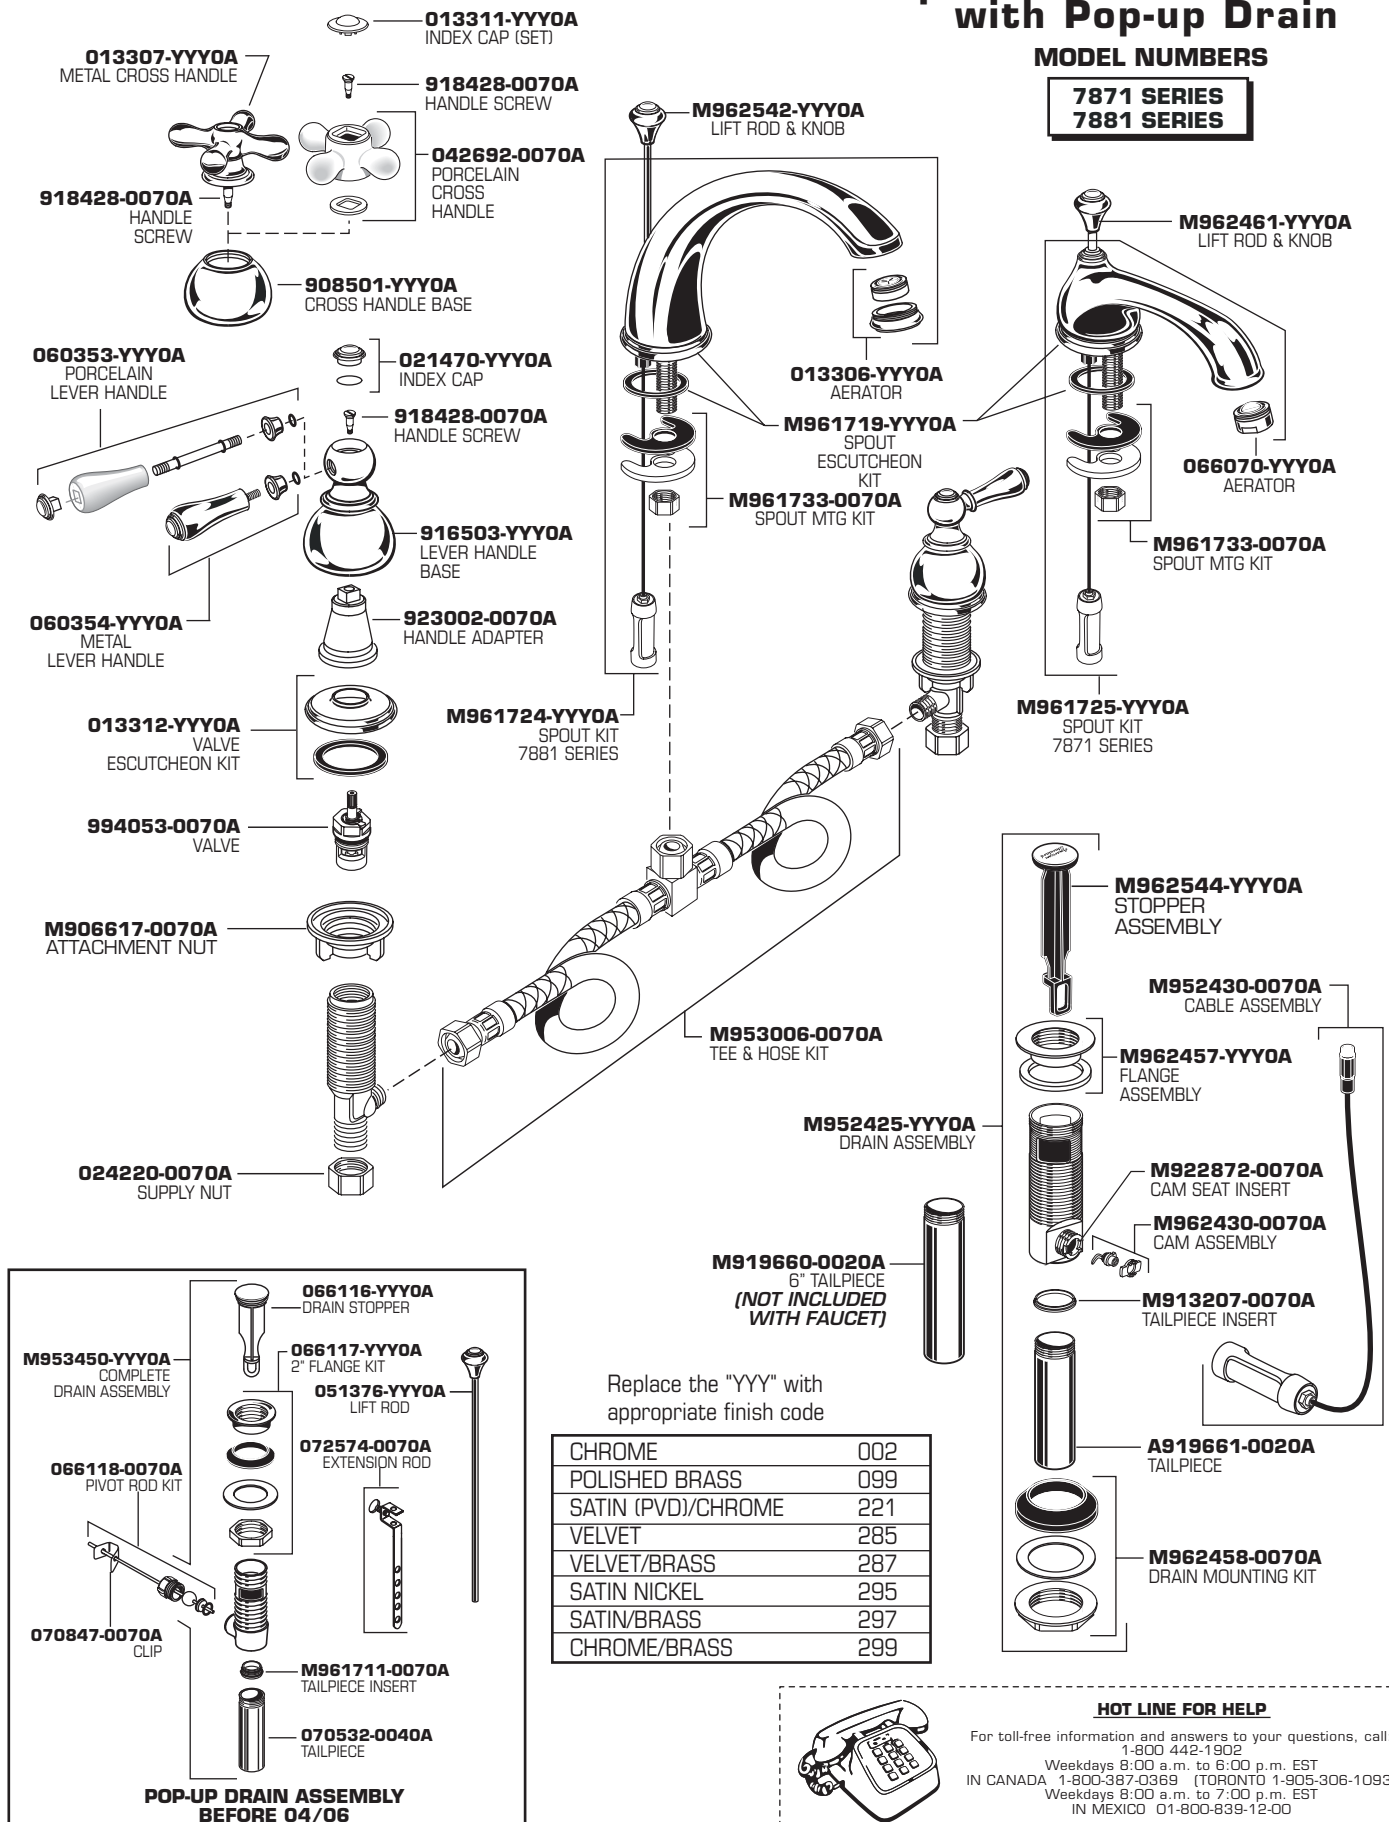

American Standard

HAMPTON

Spread Lavatory Faucet with Pop-up Drain

MODEL NUMBERS

**7871 SERIES
7881 SERIES**

Replace the "YYY" with appropriate finish code

CHROME	002
POLISHED BRASS	099
SATIN (PVD)/CHROME	221
VELVET	285
VELVET/BRASS	287
SATIN NICKEL	295
SATIN/BRASS	297
CHROME/BRASS	299