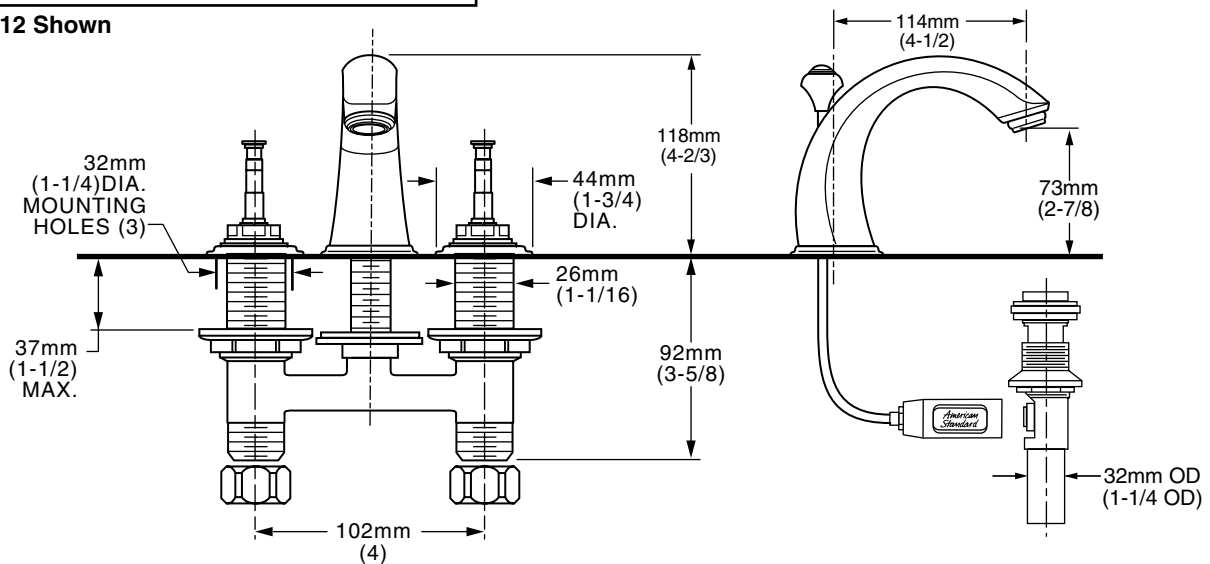

7471.712 Shown

MODEL NUMBER:

- 7471.712 Hampton Mini-spread**

Metal Speed Connect® Pop-up drain.

Porcelain Lever handles.
- 7471.732 Hampton Mini-spread**

Metal Speed Connect Pop-up drain.

Metal Lever handles.

GENERAL DESCRIPTION:

One-piece cast brass valve body on 4" centers. 1/4 turn washerless ceramic disc valve cartridges - reversible for use with either lever or cross handles. One-half inch brass male inlet shanks with brass coupling nuts. Cast brass spout. 20 inch (500mm) long flexible stainless steel drain cable is pre-assembled to spout. Metal Speed Connect® drain body with 1-1/4 inch (32mm) tail piece. 1.5 gpm/5.7L/min. maximum flow rate.

Low Lead: Meets NSF Standard 61/Section 9 & Prop 65 lead requirements.

Exclusive Speed Connect Metal Drain:

- Fewer Parts - installs in less time.
- No adjustments required - seals the first time, every time.
- Flexible stainless steel cable - installs effortlessly in tight spaces.

Exclusive Handle Alignment System: Allows fine tuning of handle position.

Choice of Finishes: Wide range of durable finishes.

SUGGESTED SPECIFICATION:

Two handle minispread lavatory faucet shall feature a one-piece cast brass valve body. Shall also feature 1/4 turn washerless ceramic disc valve cartridges that are reversible for use with cross or lever handles. Shall also feature a metal drain body with stainless steel cable actuation. Fitting shall be American Standard Model # 7471.____.