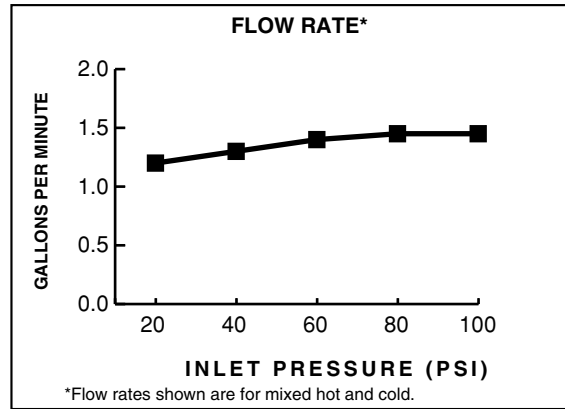

CODES AND STANDARDS

These products meet or exceed the following codes and standards:

- **ASME A112.18.1**
- **CSA B 125**
- **NSF 61/Section 9**

	Product Number	Description	Finish Options					P. Chrome /PVD Brass Mix	
			Polished Chrome	PVD Blackened Bronze	PVD Polished Brass	PVD Satin/Chrome Mix	PVD Satin Nickel		PVD Satin/Brass
			002	068	099	221	295		297
	7471.712	Hampton Mini-Spread with Metal Speed Connect® Pop-up drain. Porcelain Lever handles.		N/A		N/A		N/A	N/A
	7471.732	Hampton Mini-Spread with Metal Speed Connect Pop-up drain. Metal Lever handles.							

N/A = NOT AVAILABLE

Meets the American Disabilities Act Guidelines and **ANSI A117.1** Requirements for the physically challenged.