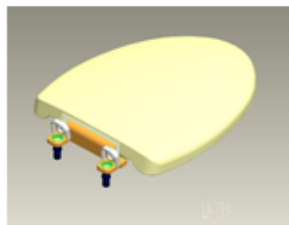

**EVERCLEAN® TOILET SEATS
WITH SLOW-CLOSE AND SNAP-OFF HINGES**

- 5321.110** Elongated toilet seat
- 5320.110** Round Front toilet seat
- Solid plastic seat with cover
- EverClean® silver-based surface permanently inhibits the growth of stain and odor causing bacteria, mold and mildew on the surface. EverClean® surface does not protect against disease causing bacteria
- Attractive design coordinates with popular bathroom decors
- Plastic slow-close snap-off hinge
- Convenient slow-close feature prevents seat from slamming
- Unique easy snap-off feature allows for quick removal and replacement of seat and cover without any tools for easy cleaning of toilet
- Fits any standard elongated or round front toilet
- Seat complete with bolts, nuts and washers

SHOWN: CONVENIENT SLOW-CLOSE FEATURE

AVAILABLE REPLACEMENT PARTS

- **760087-0070A** Toilet Seat Bolt Kit (complete with bolts, nuts and washers)

To Be Specified
 Color:
 White Bone Silver Linen Black

Mounts like any toilet seat—no need to find “correct” bolt spacing before installing seat

With bolt cap covers lifted up, seat easily “snapsoff” and snaps back on with little effort

With bolt cap covers in place, seat cannot be removed