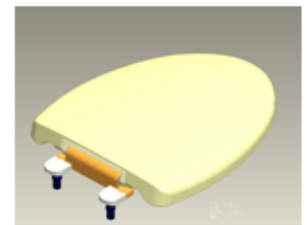

**EVERCLEAN® TOILET SEATS
WITH SLOW-CLOSE AND SNAP-OFF HINGES**

- 5321.110** Elongated toilet seat
- 5320.110** Round Front toilet seat
- Solid plastic seat with cover
- EverClean® silver-based surface permanently inhibits the growth of stain and odor causing bacteria, mold and mildew on the surface. EverClean® surface does not protect against disease causing bacteria
- Attractive design coordinates with popular bathroom decors
- Plastic slow-close snap-off hinge
- Convenient slow-close feature prevents seat from slamming
- Unique easy snap-off feature allows for quick removal and replacement of seat and cover without any tools for easy cleaning of toilet
- Fits any standard elongated or round front toilet
- Seat complete with bolts, nuts and washers

SHOWN: CONVENIENT SLOW-CLOSE FEATURE

AVAILABLE REPLACEMENT PARTS

- **760087-0070A** Toilet Seat Bolt Kit (complete with bolts, nuts and washers)

To Be Specified
 Color:
 White Bone Silver Linen Black

Mounts like any toilet seat—no need to find “correct” bolt spacing before installing seat

With bolt cap covers lifted up, seat easily “snapsoff” and snaps back on with little effort

With bolt cap covers in place, seat cannot be removed