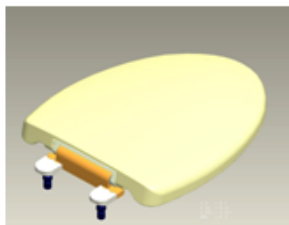

**EVERCLEAN® TOILET SEATS
WITH SLOW-CLOSE AND SNAP-OFF HINGES**

- 5321.110** Elongated toilet seat
- 5320.110** Round Front toilet seat
- Solid plastic seat with cover
- EverClean® silver-based surface permanently inhibits the growth of stain and odor causing bacteria, mold and mildew on the surface. EverClean® surface does not protect against disease causing bacteria
- Attractive design coordinates with popular bathroom decors
- Plastic slow-close snap-off hinge
- Convenient slow-close feature prevents seat from slamming
- Unique easy snap-off feature allows for quick removal and replacement of seat and cover without any tools for easy cleaning of toilet
- Fits any standard elongated or round front toilet
- Seat complete with bolts, nuts and washers

SHOWN: CONVENIENT SLOW-CLOSE FEATURE

AVAILABLE REPLACEMENT PARTS

- **760087-0070A** Toilet Seat Bolt Kit (complete with bolts, nuts and washers)

To Be Specified
 Color:
 White Bone Silver Linen Black

Mounts like any toilet seat—no need to find “correct” bolt spacing before installing seat

With bolt cap covers lifted up, seat easily “snapsoff” and snaps back on with little effort

With bolt cap covers in place, seat cannot be removed