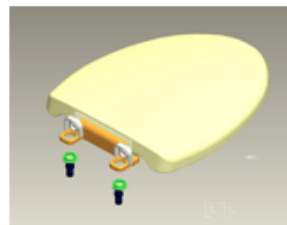

**EVERCLEAN® TOILET SEATS
WITH SLOW-CLOSE AND SNAP-OFF HINGES**

- 5321.110** Elongated toilet seat
- 5320.110** Round Front toilet seat
- Solid plastic seat with cover
- EverClean® silver-based surface permanently inhibits the growth of stain and odor causing bacteria, mold and mildew on the surface. EverClean® surface does not protect against disease causing bacteria
- Attractive design coordinates with popular bathroom decors
- Plastic slow-close snap-off hinge
- Convenient slow-close feature prevents seat from slamming
- Unique easy snap-off feature allows for quick removal and replacement of seat and cover without any tools for easy cleaning of toilet
- Fits any standard elongated or round front toilet
- Seat complete with bolts, nuts and washers

SHOWN: CONVENIENT SLOW-CLOSE FEATURE

AVAILABLE REPLACEMENT PARTS

- **760087-0070A** Toilet Seat Bolt Kit (complete with bolts, nuts and washers)

To Be Specified
 Color:
 White Bone Silver Linen Black

Mounts like any toilet seat—no need to find “correct” bolt spacing before installing seat

With bolt cap covers lifted up, seat easily “snapsoff” and snaps back on with little effort

With bolt cap covers in place, seat cannot be removed