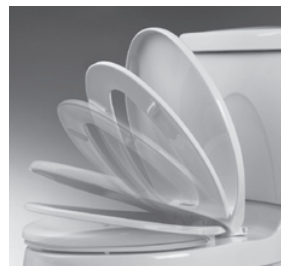

**BOULEVARD LUXURY TOILET SEATS  
WITH SLOW-CLOSE AND PUSH BUTTON LIFT OFF**

**5218.110** Elongated toilet seat

- Top mounting transitional styled solid seat with cover can be installed from top of toilet bowl
- Telescoping cover conceals lid when closed
- Made from Duroplast – hard, scratch-resistant surface feel and look like chinaware
- Slow-close hinge for user convenience
- Seat can be removed from bowl with the push of a button allowing for easy removal and reattachment of seat without tools for quick and easy cleaning
- Fits any conventional elongated toilet
- Seat complete mounting hardware

**AVAILABLE REPLACEMENT PARTS**

- **760140-100** Seat Mounting Kit includes: top mounting hinge pins, color matched hinge caps, 2 color matched bumpers for the lid and 4 color matched bumpers for the ring

SHOWN: CONVENIENT SLOW-CLOSE FEATURE

SHOWN: PUSH BUTTON LIFT OFF FEATURE

To Be Specified

Color:

White  Bone  Linen