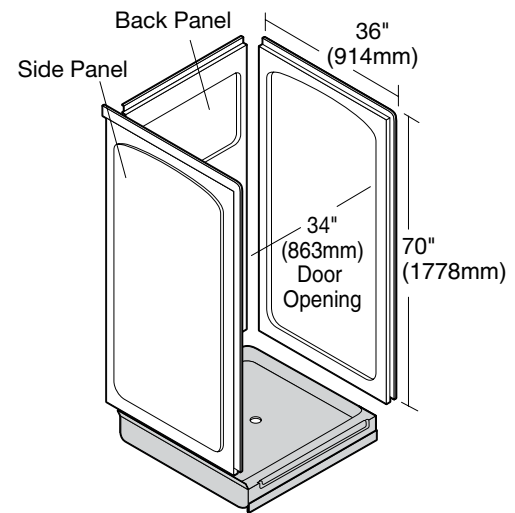

ACRYLUX 36" x 36" SHOWER WALL SET

3636Y1.SW SHOWER WALL SET

Product Features:

- High-gloss acrylic-capped ABS with fiberglass reinforcement
- Mounts directly to studs
- Caulk-less installation
 - Integral rubber gasket between back and side walls for a watertight seal
- Pin-and-slot design for easy alignment of side and back panels
- Full width accessory shelves
- Built-in foot-rest

Individual Panels Also Available

- 0036Y1.SW-R 36" Shower Panel, Right
- 0036Y1.SW-L 36" Shower Panel, Left
- 3600Y1.SW-B 36" Shower Panel, Back

Shown with 3636Y1.ST Shower Base

Nominal Dimensions:

Side Panels:

70" tall x 36" wide
(1778 x 914mm)

Back Panel:

70" tall x 36" wide
(1778 x 914mm)

For use with:

- 3636Y1.ST 36" x 36" Shower Base

Compliance Certifications -

Meets or Exceeds the Following Specifications:

- ANSI Z124.2 for Plastic Showers
- ASTM E162 for Flammability
- NFPA 258 for Smoke Density

STUD LAYOUT