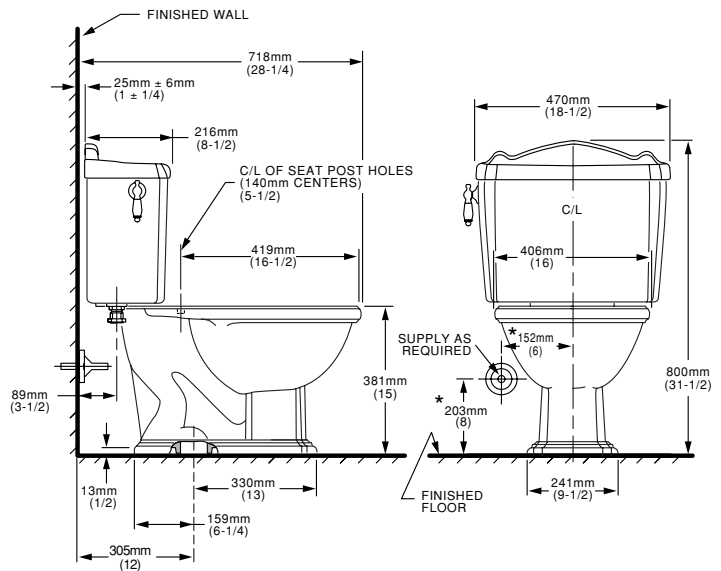

REPertoire™ ROUND FRONT TOILET

2266.015

- Vitreous china
- Low-consumption (6.0 Lpf/1.6 gpf)
- Round front siphon action bowl
- Close-coupled tank
- Design-matched to Repertoire Pedestal Lavatory
- Side-mounted antique chrome trip lever with ceramic handle insert
- 2 bolt caps
- Internal trapway area fully glazed
- 100% factory flush tested

3093.013 Bowl

4095.015 Tank

Nominal Dimensions:

718 x 470 x 800mm

(28-1/4" x 18-1/2" x 31-1/2")

Fixture only, seat and supply by others

Compliance Certifications -

Meets or Exceeds the Following Specifications:

- ASME A112.19.2M for Vitreous China Fixtures - includes Flush Performance, Ball Pass Diameter, Trap Seal Depth and all Dimensions

NOTES:

THIS COMBINATION IS DESIGNED TO ROUGH-IN AT A MINIMUM DIMENSION OF 305MM (12") FROM FINISHED WALL TO C/L OF OUTLET.

* DIMENSIONS SHOWN FOR LOCATION OF SUPPLY ARE SUGGESTED.

SUPPLY NOT INCLUDED WITH FIXTURE AND MUST BE ORDERED SEPARATELY.

IMPORTANT: Dimensions of fixtures are nominal and may vary within the range of tolerance established by ANSI Standard A112.19.2.