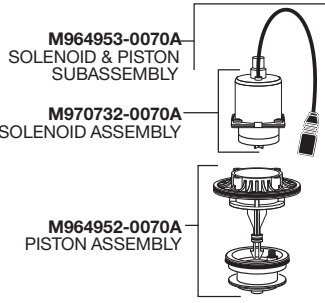

American Standard

Ultima™ Selectronic® Battery Powered Toilet Flush Valve, Piston-Type

Long Life Power Pack (6066 Series)

M970671-0020A
COVER ASSEMBLY
DOES NOT INCLUDE SENSOR

A917376-0070A
SET SCREW

M964953-0070A
SOLENOID & PISTON
SUBASSEMBLY

M970732-0070A
SOLENOID ASSEMBLY

M964952-0070A
PISTON ASSEMBLY

MODEL NUMBERS

6066.111
6066.121
6066.161
6066.721
6066.761

M970682-0071100A
SENSOR ASSEMBLY (1.1 gpf)

M970682-0071280A
SENSOR ASSEMBLY (1.28 gpf)

M950354-0020A
MANUAL VALVE

A912809-0070A
O-RING

M964945-0020A
ADJUSTABLE TAILPIECE
(4-1/4" to 5-1/4" Rough-in)

OPTIONAL ADJUSTABLE TAILPIECE
(Purchased Separately)

M962836-0020A (8-1/4" to 9-1/4" Rough-in)