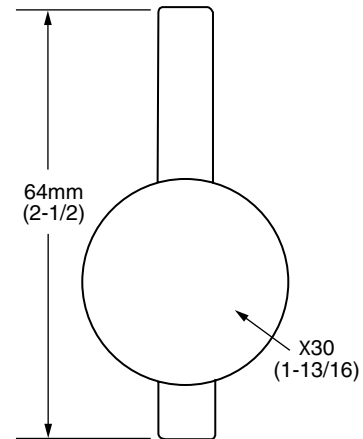

MODEL NUMBER:

☐ 2064.210 Robe Hook

Available Finishes

.002	Polished Chrome
.075	Stainless Steel
.295	Satin Nickel

SIDE VIEW

FRONT VIEW

PRODUCT FEATURES:

Materials of Construction: Highest quality materials for durability & long life.

Concealed Mounting: No exposed set screws.

Easy to Install

SUGGESTED SPECIFICATION:

Robe Hook shall feature heavy-duty construction with tarnish - free PVD finish. Shall feature concealed mounting with no exposed set screws. Robe Hook shall be American Standard Model # 2064.210.____.