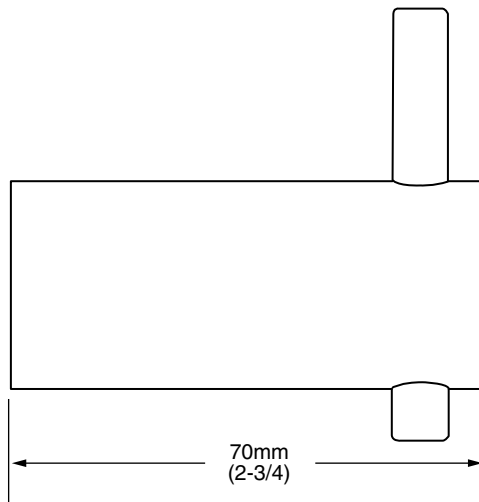

MODEL NUMBER:

☐ 2064.210 Robe Hook

Available Finishes

.002	Polished Chrome
.075	Stainless Steel
.295	Satin Nickel

SIDE VIEW

FRONT VIEW

PRODUCT FEATURES:

Materials of Construction: Highest quality materials for durability & long life.

Concealed Mounting: No exposed set screws.

Easy to Install

SUGGESTED SPECIFICATION:

Robe Hook shall feature heavy-duty construction with tarnish - free PVD finish. Shall feature concealed mounting with no exposed set screws. Robe Hook shall be American Standard Model # 2064.210.____.