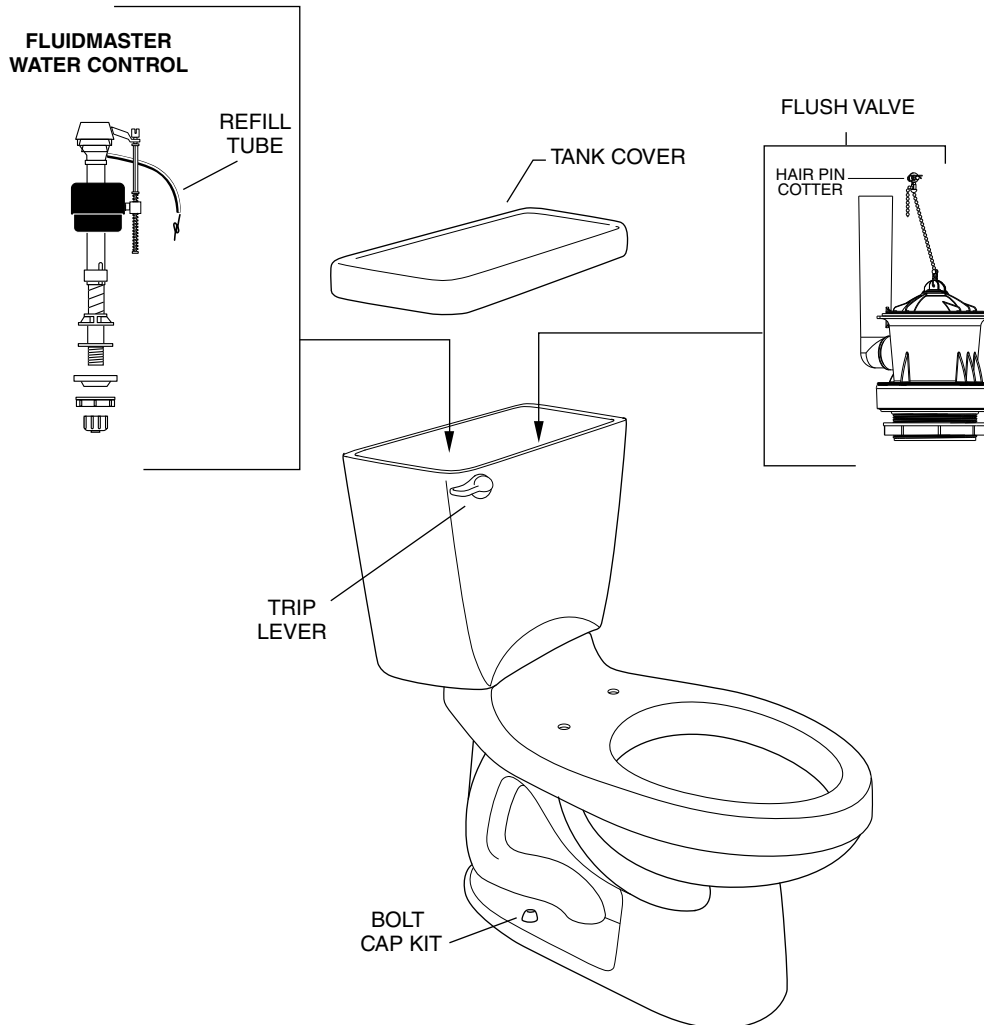

**CHAMPION® 4**  
Flushing System

★ Replace XXX with Fixture Color Code, YYY with Trim Finish

DESCRIPTION	▷ COMPONENT	PKG QTY
★ Champion® 4 Right Height® Elongated Bowl w/Bolt Caps	3225.016.XXX	1
★ Champion® 4 Normal Height Elongated Bowl w/Bolt Caps	3121.016.XXX	1
★ Champion® 4 Normal Height Round Front Bowl w/Bolt Caps	3110.016.XXX	1
★ Champion® 4 Décor Normal Height Elongated Bowl w/Bolt Caps	3153.016.XXX	1
★ Champion® 4 Décor Normal Height Round Front Bowl w/Bolt Caps	3167.016.XXX	1
★ Champion® 4 Tank complete	4266.014.XXX	1
★ Skyline Champion® 4 Tank complete	4077.014.XXX	1
★ Doral Classic Champion® 4 Tank complete	4281.014.XXX	1
★ Doral/Oakmont Champion® 4 Tank complete	4272.014.XXX	1
★ Champion® 4 Tank Cover	735128-400.XXX	1
★ Skyline Champion® 4 Tank Cover	735115-400.XXX	1
★ Doral Classic Champion® 4 Tank Cover	735113-400.XXX	1
★ Doral/Oakmont Champion® 4 Tank Cover	735109-400.XXX	1
★ Champion® 4 Décor Right Height® Elongated Bowl w/Bolt Caps	3101.016.XXX	1
★ Townsend Champion® 4 Right Height® Elongated Bowl w/Bolt Caps	3177.016.XXX	1
★ Townsend Champion® 4 Right Height® Round Front Bowl w/Bolt Caps	3180.016.XXX	1
<b>ORIGINAL EQUIPMENT REPAIR PARTS</b>	<b>PART NUMBER</b>	<b>PKG QTY</b>
Champion® 4 Fluidmaster 400A Valve	738565-424-0070A	1
Champion® 4 Flush Valve Seal Kit	7301111-0070A	1
Champion® 4 Flush Valve Assembly	3174.002-0070A	1
Champion® 4 Clevis Pin Assembly	738985-0070A	1
Champion® 4 Refill Tube	738570-1010A	1
Champion® 4 Tank to Bowl Coupling Kit (#241)	738756-0070A	1
★ Champion® 4 Bolt Cap Kit (includes 2 covers & 2 washers)	034783-XXX0A	1
★ Champion® 4 Trip Lever-LH	738995-YYY0A	1
★ Skyline Champion® 4 Trip Lever	738922-XXX0A	1
★ Doral Classic Champion® 4 Trip Lever	738837-YYY0A	1
★ Doral/Oakmont Champion® 4 Trip Lever	738835-YYY0A	1
Clip for Refill Tube	072989-0070A	1
▷ Champion Trip Lever-RH	738997-YYY0A	1