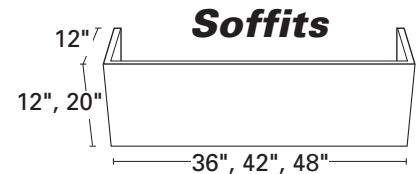

Back Splash

BS SERIES

Soffits

Model	Description	Width	Height
SFT3612	Range Hood Soffit	36"	12"
SFT4212	Range Hood Soffit	42"	12"
SFT4812	Range Hood Soffit	48"	12"
SFT3620	Range Hood Soffit	36"	20"
SFT4220	Range Hood Soffit	42"	20"
SFT4820	Range Hood Soffit	48"	20"

Back Splash

Model	Description	Width
BS36	Back Splash	36"
BS36W	Back Splash w/Shelves	36"
BS42	Back Splash	42"
BS42W	Back Splash w/Shelves	42"
BS48	Back Splash	48"
BS48W	Back Splash w/Shelves	48"

SFT SERIES