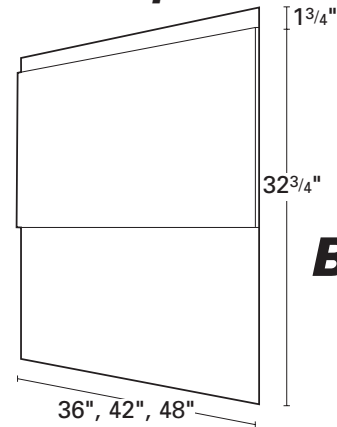

Professional Series Accessories

Back Splashes and Soffits

• **Soffits**

Stainless Steel matches hood body. Available in 36", 42", and 48" widths in 12" and 20" heights.

• **Back Splash**

Stainless Steel matches hood body. Available in 36", 42", and 48" widths. Also available in 36", 42", and 48" widths with built in, dual position warming/storage shelves.

Back Splash

BS SERIES

Soffits

Model	Description	Width	Height
SFT3612	Range Hood Soffit	36"	12"
SFT4212	Range Hood Soffit	42"	12"
SFT4812	Range Hood Soffit	48"	12"
SFT3620	Range Hood Soffit	36"	20"
SFT4220	Range Hood Soffit	42"	20"
SFT4820	Range Hood Soffit	48"	20"

Back Splash

Model	Description	Width
BS36	Back Splash	36"
BS36W	Back Splash w/Shelves	36"
BS42	Back Splash	42"
BS42W	Back Splash w/Shelves	42"
BS48	Back Splash	48"
BS48W	Back Splash w/Shelves	48"

SFT SERIES