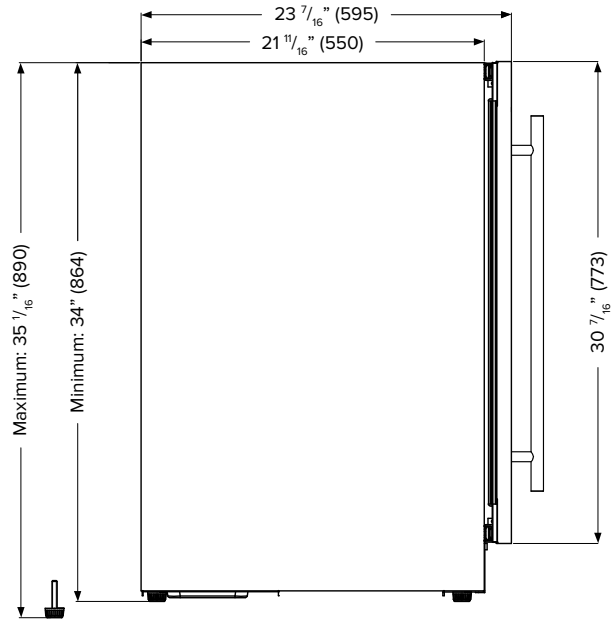

ADDITIONAL FEATURES:

- Includes five (5) full extension wine shelves plus one (1) shallow bottom shelf to fully utilize interior space
- The integrated door lock, along with the door ajar and temperature alarms, provide an extra layer of security
- Vibration-dampening wire shelves with stainless steel decorative fronts are both stylish and functional
- Zero-clearance door hinges allow for a seamless installation with adjacent cabinetry
- Temperature range: 39 - 65°F

ACCESSORIES:

Model	Description	Finish
HDLPRO	PRO Style Handle for Undercounter Models	Stainless Steel

FRONT

SIDE

TOP

SPECIFICATIONS:

Model #	L3015UI1WSG
Capacity (750 mL Wine Bottles)	23
Capacity (Volume)	2.89 cu ft
Product Depth	23 7/16"
Product Height (Min)	34"
Product Width	15"
Product Weight	129 lbs.
Refrigerant Type	R600a
Temperature Range	39 - 65°F
Power Cord Length	6.5'
Amps	1.5
Electric Supply	115 VAC, 60 Hz

INSTALLATION NOTES:

- The plug requires an additional 2" for clearance. A recessed receptacle may be required for fully recessed installations
- Dimensions in parentheses are in millimeters

CUTOUT DIMENSIONS