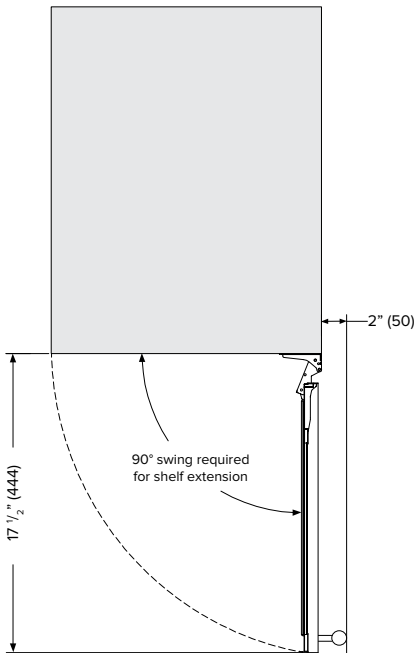

ADDITIONAL FEATURES:

- Includes five (5) full extension wine shelves plus one (1) shallow bottom shelf to fully utilize interior space
- The integrated door lock, along with the door ajar and temperature alarms, provide an extra layer of security
- Vibration-dampening wire shelves with stainless steel decorative fronts are both stylish and functional
- Zero-clearance door hinges allow for a seamless installation with adjacent cabinetry
- Temperature range: 39 - 65°F

ACCESSORIES:

Model	Description	Finish
HDLPRO	PRO Style Handle for Undercounter Models	Stainless Steel

FRONT

SIDE

TOP

SPECIFICATIONS:

Model #	L3015UI1WSG
Capacity (750 mL Wine Bottles)	23
Capacity (Volume)	2.89 cu ft
Product Depth	23 7/16"
Product Height (Min)	34"
Product Width	15"
Product Weight	129 lbs.
Refrigerant Type	R600a
Temperature Range	39 - 65°F
Power Cord Length	6.5'
Amps	1.5
Electric Supply	115 VAC, 60 Hz

INSTALLATION NOTES:

- The plug requires an additional 2" for clearance. A recessed receptacle may be required for fully recessed installations
- Dimensions in parentheses are in millimeters

CUTOUT DIMENSIONS