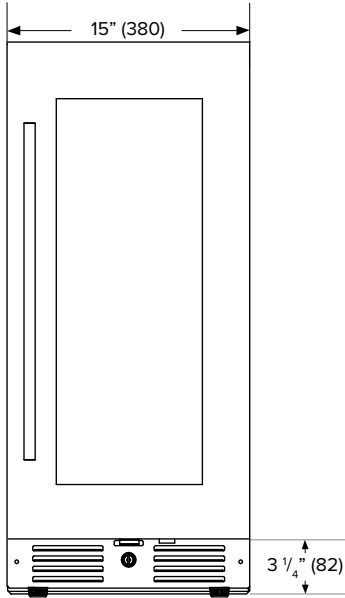

ADDITIONAL FEATURES:

- Includes five (5) full extension wine shelves plus one (1) shallow bottom shelf to fully utilize interior space
- The integrated door lock, along with the door ajar and temperature alarms, provide an extra layer of security
- Vibration-dampening wire shelves with stainless steel decorative fronts are both stylish and functional
- Zero-clearance door hinges allow for a seamless installation with adjacent cabinetry
- Temperature range: 39 - 65°F

ACCESSORIES:

Model	Description	Finish
HDLPRO	PRO Style Handle for Undercounter Models	Stainless Steel

FRONT

SIDE

TOP

SPECIFICATIONS:

Model #	L3015UI1WSG
Capacity (750 mL Wine Bottles)	23
Capacity (Volume)	2.89 cu ft
Product Depth	23 7/16"
Product Height (Min)	34"
Product Width	15"
Product Weight	129 lbs.
Refrigerant Type	R600a
Temperature Range	39 - 65°F
Power Cord Length	6.5'
Amps	1.5
Electric Supply	115 VAC, 60 Hz

INSTALLATION NOTES:

- The plug requires an additional 2" for clearance. A recessed receptacle may be required for fully recessed installations
- Dimensions in parentheses are in millimeters

CUTOUT DIMENSIONS