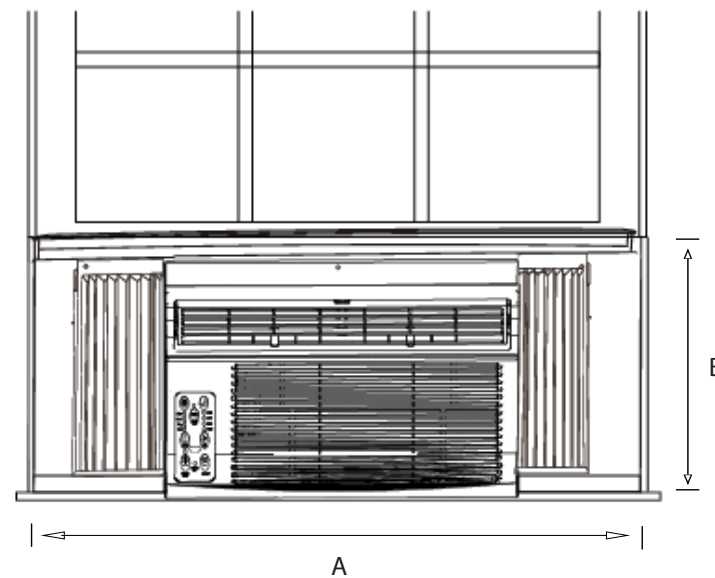

### Product Dimensions

- A: Depth: 15 3/4" (400 mm)
- B: Height: 12 3/4" (324 mm)
- C: Width: 18 9/16" (472 mm)

### Window Dimensions

- A: Window Width: 22" (559 mm) / min - 36" (914 mm) / max
- B: Window Height: 13 1/4" (337 mm) / min