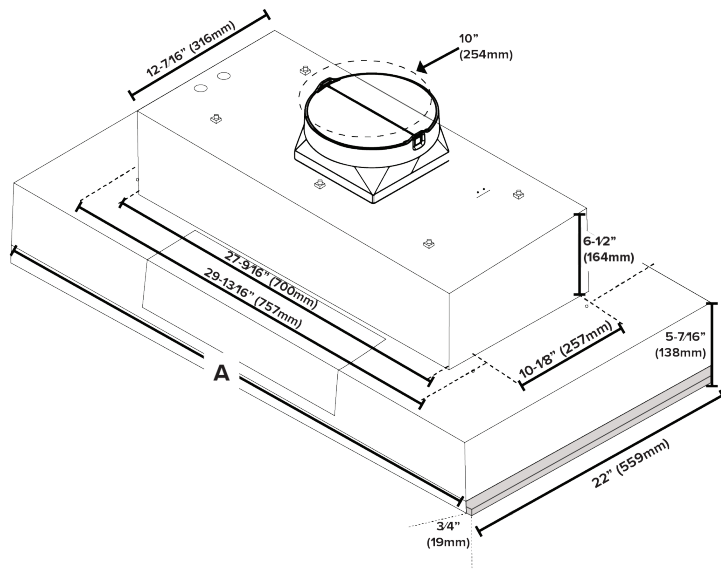

Accessories

Accessory Model Number	Accessory Description
KIT0192765	Recirculation Filters (Contains 4 round carbon filters)
KIT0192763	Recirculation Deflector (8" or 6" round)
KIT0185271	Transition Reducer (Reduce from 10" down to 8")
KIT0154387	Inline Blower Kit (1200 CFM)
KIT0153054	External Blower Kit (1200 CFM)
KIT0179549	Inline Blower Shell Kit (For use with 1200 CFM models only)
KIT0179547	External Blower Shell Kit (For use with 1200 CFM models only)

*Compatible 3rd party accessories. Please visit Build.com to order.