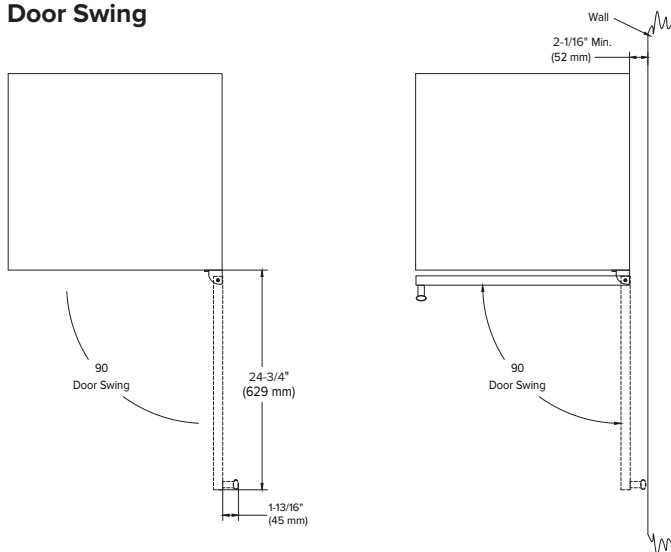

Accessories

Model	Description	Finish
PCWRFILTER	Replacement Carbon Filter	Gray

Exterior Dimensions

Interior Dimensions

Door Swing

Specifications

Model#	AWC242DZ
Capacity (750 mL Wine Bottles)—Upper Zone	15
Capacity (750 mL Wine Bottles)—Lower Zone	30
Product Depth	23-7/16"
Product Depth with Handle	25-1/4"
Product Height	34-1/8"
Product Width	23-13/16"
Product Weight	125 lbs.
Refrigerant Type	R600a
Temperature Range	40°F - 65°F
Power Cord Length	6'
Amps	1.5
Electric Supply	115 VAC, 60 Hz

Cutout dimensions

Note: Dimensions in parentheses are in millimeters. Specifications are subject to change without notice. Visit Avallon.com for the latest information.