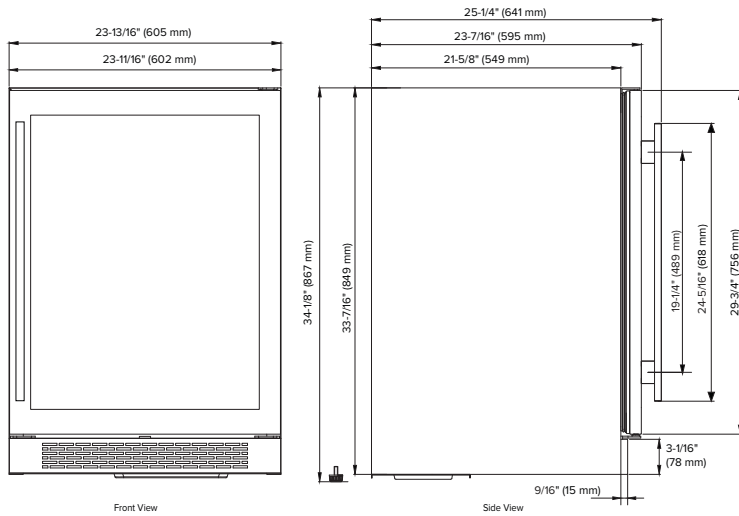

WINE REFRIGERATOR

24-Inch Dual Zone Undercounter Wine Refrigerator, Stainless Steel Door

Features

- 45 bottle capacity built-in dual zone wine refrigerator
- White, blue and amber interior LED lighting options
- Seamless, stainless steel trimmed glass door
- UV-resistant glass door with low-e, double-panes, and argon gas between the two panes
- Touch panel with digital controls
- Wooden shelves with stainless steel trim
- Added security with a door lock
- Sabbath mode
- Energy Star rated

Accessories

Model	Description	Finish
PCWRFILTER	Replacement Carbon Filter	Gray

Exterior Dimensions

Interior Dimensions

Door Swing

Specifications

Model#	AWC242DZ
Capacity (750 mL Wine Bottles)—Upper Zone	15
Capacity (750 mL Wine Bottles)—Lower Zone	30
Product Depth	23-7/16"
Product Depth with Handle	25-1/4"
Product Height	34-1/8"
Product Width	23-13/16"
Product Weight	125 lbs.
Refrigerant Type	R600a
Temperature Range	40°F - 65°F
Power Cord Length	6'
Amps	1.5
Electric Supply	115 VAC, 60 Hz

Cutout dimensions

Note: Dimensions in parentheses are in millimeters. Specifications are subject to change without notice. Visit Avallon.com for the latest information.