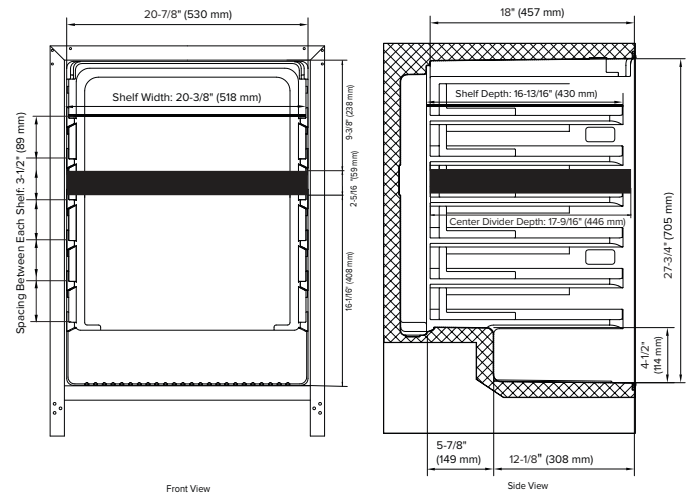

WINE REFRIGERATOR

24-Inch Dual Zone Undercounter Wine Refrigerator, Stainless Steel Door

Features

- 45 bottle capacity built-in dual zone wine refrigerator
- White, blue and amber interior LED lighting options
- Seamless, stainless steel trimmed glass door
- UV-resistant glass door with low-e, double-panes, and argon gas between the two panes
- Touch panel with digital controls
- Wooden shelves with stainless steel trim
- Added security with a door lock
- Sabbath mode
- Energy Star rated

Accessories

Model	Description	Finish
PCWRFILTER	Replacement Carbon Filter	Gray

Exterior Dimensions

Interior Dimensions

Door Swing

Specifications

Model#	AWC242DZ
Capacity (750 mL Wine Bottles)—Upper Zone	15
Capacity (750 mL Wine Bottles)—Lower Zone	30
Product Depth	23-7/16"
Product Depth with Handle	25-1/4"
Product Height	34-1/8"
Product Width	23-13/16"
Product Weight	125 lbs.
Refrigerant Type	R600a
Temperature Range	40°F - 65°F
Power Cord Length	6'
Amps	1.5
Electric Supply	115 VAC, 60 Hz

Cutout dimensions

Note: Dimensions in parentheses are in millimeters. Specifications are subject to change without notice. Visit Avallon.com for the latest information.