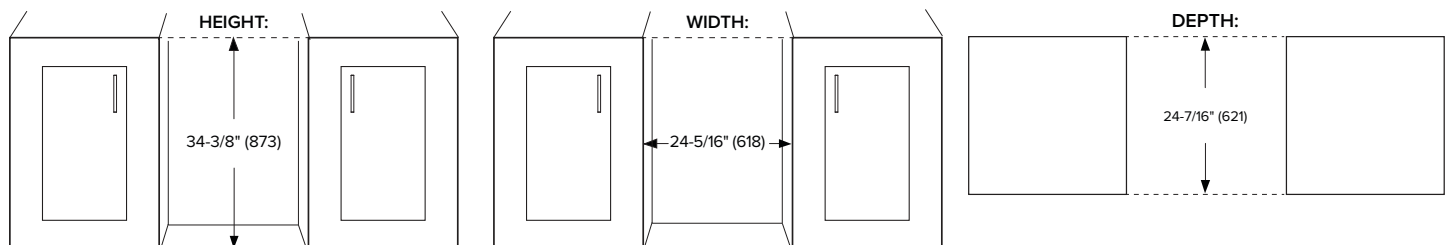

Accessories

Model	Description	Finish
PCWRFILTER	Replacement Carbon Filter	Gray

Exterior Dimensions

Interior Dimensions

Door Swing

Specifications

Model#	AWC242DZ
Capacity (750 mL Wine Bottles)—Upper Zone	15
Capacity (750 mL Wine Bottles)—Lower Zone	30
Product Depth	23-7/16"
Product Depth with Handle	25-1/4"
Product Height	34-1/8"
Product Width	23-13/16"
Product Weight	125 lbs.
Refrigerant Type	R600a
Temperature Range	40°F - 65°F
Power Cord Length	6'
Amps	1.5
Electric Supply	115 VAC, 60 Hz

Cutout dimensions

Note: Dimensions in parentheses are in millimeters. Specifications are subject to change without notice. Visit Avallon.com for the latest information.