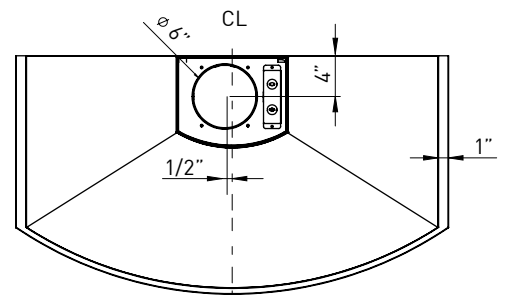

SIZE	
ZSA-E30CB / ZSA-E30CS	30"
ZSA-M90CB / ZSA-M90CS	36"
PERFORMANCE	
INTERNAL, MIN.-MAX. BLOWER CFM	200 - 685
INTERNAL, MIN.-MAX. SONES	1 - 6
COLOR	
ZSA-E30CB / ZSA-M90CB	Black
ZSA-E30CS / ZSA-M90CS	Stainless Steel
FEATURES	
ACT™	Yes
CONTROLS	ICON Touch™
SPEED LEVELS	5*
5 MINUTE AUTO DELAY-OFF	Yes
LIGHTING	Halogen, 50W x 2
DUAL LEVEL LIGHTING	Yes
FILTERS	Aluminum Mesh x 2
RECIRCULATING OPTION	Yes
DUCT COVER EXTENSION OPTION	Yes, Up to 12' Ceiling
DUCT SPECIFICATIONS	
VERTICAL - INTERNAL	6" Round
HORIZONTAL - INTERNAL	NA
AC POWER	
	120V, 60Hz at Max. 3.5A
OPTIONAL ACCESSORIES	
RECIRCULATING KIT	ZRC-00SV
DUCT COVER EXTENSION	Z1C-01SAB Z1C-01SA
UNIVERSAL MAKE-UP AIR KIT	MUA008A
MOUNTING HEIGHT*	
	26" - 34"
WARRANTY	
	3 Years Parts, 1 Year Labor

FRONT

SIDE

TOP

Specifications subject to change, check zephyronline.com for up-to-date information.

		CEILING HEIGHT	8'	8.5'	9'	9.5'	10'	10.5'	11'	12'
STANDARD DUCT COVER	Ducted Mounting Height*	26"-32"	26"-34"	27"-34"	33"-34"	NA	NA	NA	NA	NA
	Recirc. Mounting Height*	26"-28"	26"-34"	27"-34"	33"-34"	NA	NA	NA	NA	NA
EXTENSION DUCT COVER	Ducted Mounting Height*	NA	NA	26"-26.5"	26"-32.5"	26"-34"	26"-34"	26"-34"	28"-34"	28"-34"
	Recirc. Mounting Height*	NA	NA	NA	26" - 28"	26"-34"	26"-34"	26"-34"	28"-34"	28"-34"