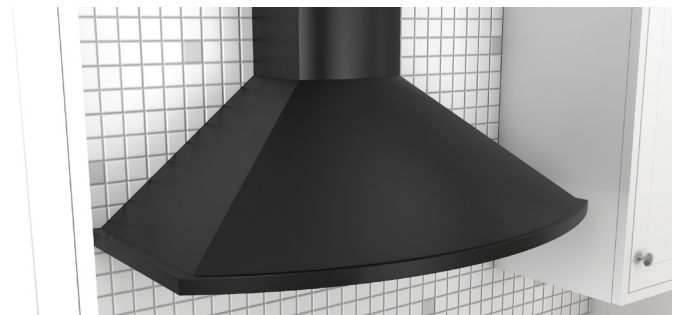

SAVONA wall

Savona's semi-circular surfaces accentuate this range hood's European design with delicate reflections of light and shadows. Underneath the 11" tall body, Savona features a robust 685-CFM fan that operates at an ultra quiet 1 sone on normal working speed. ICON Touch™ controls with 5 speeds and our exclusive ACT™ technology make this hood a standout choice. Also available in powder-coated black.

SIZE	
ZSA-E30CB / ZSA-E30CS	30"
ZSA-M90CB / ZSA-M90CS	36"
PERFORMANCE	
INTERNAL, MIN.-MAX. BLOWER CFM	200 - 685
INTERNAL, MIN.-MAX. SONES	1 - 6
COLOR	
ZSA-E30CB / ZSA-M90CB	Black
ZSA-E30CS / ZSA-M90CS	Stainless Steel
FEATURES	
ACT™	Yes
CONTROLS	ICON Touch™
SPEED LEVELS	5*
5 MINUTE AUTO DELAY-OFF	Yes
LIGHTING	Halogen, 50W x 2
DUAL LEVEL LIGHTING	Yes
FILTERS	Aluminum Mesh x 2
RECIRCULATING OPTION	Yes
DUCT COVER EXTENSION OPTION	Yes, Up to 12' Ceiling
DUCT SPECIFICATIONS	
VERTICAL - INTERNAL	6" Round
HORIZONTAL - INTERNAL	NA
AC POWER	
	120V, 60Hz at Max. 3.5A
OPTIONAL ACCESSORIES	
RECIRCULATING KIT	ZRC-00SV
DUCT COVER EXTENSION	Z1C-01SAB Z1C-01SA
UNIVERSAL MAKE-UP AIR KIT	MUA008A
MOUNTING HEIGHT*	
	26" - 34"
WARRANTY	
	3 Years Parts, 1 Year Labor