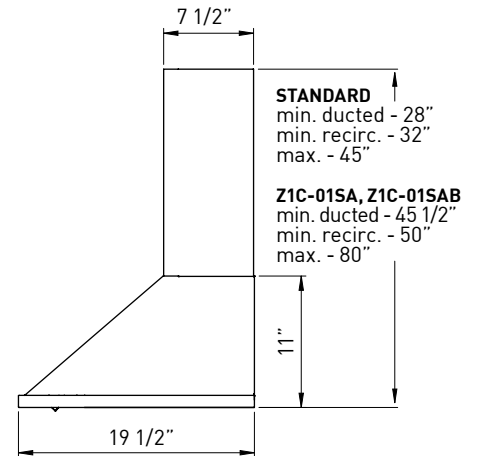

	INTERNAL BLOWER STANDARD	ACT™ INTERNAL BLOWER with AIRFLOW CONTROL TECHNOLOGY™	
Min.-Max. CFM	200 - 685	Min.-Max. CFM	200 - 390 200 - 290
Min.-Max. Sones	1 - 6	Min.-Max. Sones	1 - 4 1 - 3

ACT™ is a feature built into all Zephyr hoods with DCBL Suppression System™ technology allowing you to limit the maximum blower CFM to meet local code requirements.

SIZE	
ZSA-E30CB / ZSA-E30CS	30"
ZSA-M90CB / ZSA-M90CS	36"
PERFORMANCE	
INTERNAL, MIN.-MAX. BLOWER CFM	200 - 685
INTERNAL, MIN.-MAX. SONES	1 - 6
COLOR	
ZSA-E30CB / ZSA-M90CB	Black
ZSA-E30CS / ZSA-M90CS	Stainless Steel
FEATURES	
ACT™	Yes
CONTROLS	ICON Touch™
SPEED LEVELS	5*
5 MINUTE AUTO DELAY-OFF	Yes
LIGHTING	Halogen, 50W x 2
DUAL LEVEL LIGHTING	Yes
FILTERS	Aluminum Mesh x 2
RECIRCULATING OPTION	Yes
DUCT COVER EXTENSION OPTION	Yes, Up to 12' Ceiling
DUCT SPECIFICATIONS	
VERTICAL - INTERNAL	6" Round
HORIZONTAL - INTERNAL	NA
AC POWER	
	120V, 60Hz at Max. 3.5A
OPTIONAL ACCESSORIES	
RECIRCULATING KIT	ZRC-00SV
DUCT COVER EXTENSION	Z1C-01SAB Z1C-01SA
UNIVERSAL MAKE-UP AIR KIT	MUA008A
MOUNTING HEIGHT*	
	26" - 34"
WARRANTY	
	3 Years Parts, 1 Year Labor

FRONT

SIDE

TOP

Specifications subject to change, check zephyronline.com for up-to-date information.

		CEILING HEIGHT	8'	8.5'	9'	9.5'	10'	10.5'	11'	12'
STANDARD DUCT COVER	Ducted Mounting Height*	26"-32"	26"-34"	27"-34"	33"-34"	NA	NA	NA	NA	NA
	Recirc. Mounting Height*	26"-28"	26"-34"	27"-34"	33"-34"	NA	NA	NA	NA	NA
EXTENSION DUCT COVER	Ducted Mounting Height*	NA	NA	26"-26.5"	26"-32.5"	26"-34"	26"-34"	26"-34"	28"-34"	28"-34"
	Recirc. Mounting Height*	NA	NA	NA	26" - 28"	26"-34"	26"-34"	26"-34"	28"-34"	28"-34"