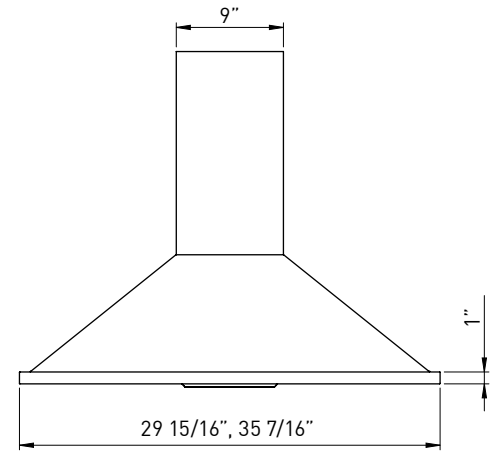

SAVONA wall

Savona's semi-circular surfaces accentuate this range hood's European design with delicate reflections of light and shadows. Underneath the 11" tall body, Savona features a robust 685-CFM fan that operates at an ultra quiet 1 sone on normal working speed. ICON Touch™ controls with 5 speeds and our exclusive ACT™ technology make this hood a standout choice. Also available in powder-coated black.

SIZE	
ZSA-E30CB / ZSA-E30CS	30"
ZSA-M90CB / ZSA-M90CS	36"
PERFORMANCE	
INTERNAL, MIN.-MAX. BLOWER CFM	200 - 685
INTERNAL, MIN.-MAX. SONES	1 - 6
COLOR	
ZSA-E30CB / ZSA-M90CB	Black
ZSA-E30CS / ZSA-M90CS	Stainless Steel
FEATURES	
ACT™	Yes
CONTROLS	ICON Touch™
SPEED LEVELS	5*
5 MINUTE AUTO DELAY-OFF	Yes
LIGHTING	Halogen, 50W x 2
DUAL LEVEL LIGHTING	Yes
FILTERS	Aluminum Mesh x 2
RECIRCULATING OPTION	Yes
DUCT COVER EXTENSION OPTION	Yes, Up to 12' Ceiling
DUCT SPECIFICATIONS	
VERTICAL - INTERNAL	6" Round
HORIZONTAL - INTERNAL	NA
AC POWER	
	120V, 60Hz at Max. 3.5A
OPTIONAL ACCESSORIES	
RECIRCULATING KIT	ZRC-00SV
DUCT COVER EXTENSION	Z1C-01SAB Z1C-01SA
UNIVERSAL MAKE-UP AIR KIT	MUA008A
MOUNTING HEIGHT*	
	26" - 34"
WARRANTY	
	3 Years Parts, 1 Year Labor

FRONT

SIDE

TOP

Specifications subject to change, check zephyronline.com for up-to-date information.

		CEILING HEIGHT	8'	8.5'	9'	9.5'	10'	10.5'	11'	12'
STANDARD DUCT COVER	Ducted Mounting Height*	26"-32"	26"-34"	27"-34"	33"-34"	NA	NA	NA	NA	NA
	Recirc. Mounting Height*	26"-28"	26"-34"	27"-34"	33"-34"	NA	NA	NA	NA	NA
EXTENSION DUCT COVER	Ducted Mounting Height*	NA	NA	26"-26.5"	26"-32.5"	26"-34"	26"-34"	26"-34"	28"-34"	28"-34"
	Recirc. Mounting Height*	NA	NA	NA	26" - 28"	26"-34"	26"-34"	26"-34"	28"-34"	28"-34"