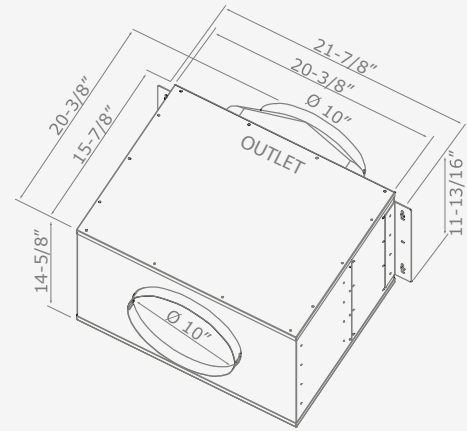

**CBE-1000
(external)**

**PBN-1000A
(in-line)**

BLOWERS

| MODEL | BLOWER TYPE | MAX. WATTS* | MAX. AMPS* | MAX. CFM | MAX. SONES | COMPATIBLE MODELS |
|--------------------|-----------------|-------------|------------|----------|------------|---|
| CBI-290A | Single Internal | 77 | 0.75 | 290 | 3.2 | CCA, COK, CSH, CTP, Arc Collection |
| CBI-290B | Single Internal | 77 | 0.75 | 290 | 3.2 | AK83 |
| CBI-600A | Single Internal | 320 | 2.75 | 600 | 6 | CCA, COK, CSH, CTP, Arc Collection |
| CBI-600B | Single Internal | 320 | 2.75 | 600 | 6 | AK83, AK78 |
| EBI-600B | Single Internal | 450 | 3.75 | 600 | 9 | CPA |
| PBI-1100A | Dual Internal | 640 | 5.45 | 1,100 | 8 | AK83, AK78 |
| PBD-1200A | Dual Internal | 660 | 5.8 | 1,200 | 9 | AK7036BS, AK7042BS, AK700BS, AK7536BS, AK7548BS |
| CBE-1000** | External | 700 | 6.25 | 1,000 | NA | AK83, AK78, Cheng Collection, Arc Collection |
| PBN-1000A** | In-Line | 640 | 5.45 | 1,000 | NA | AK83, AK78, Cheng Collection, Arc Collection |

*Add blower Watts and Amps to AC Power details from hood spec sheet to determine total power consumption.

**For Cheng, Arc Collection and AK83 hoods you must transition from 10" to 8" ducting before duct passes through ceiling.

A 10" to 8" adapter is included with external and in-line blowers.