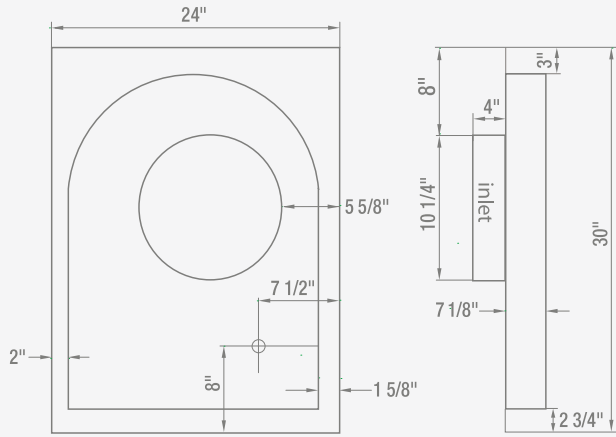

**CBE-1000
(external)**

**PBN-1000A
(in-line)**

BLOWERS

| MODEL | BLOWER TYPE | MAX. WATTS* | MAX. AMPS* | MAX. CFM | MAX. SONES | COMPATIBLE MODELS |
|--------------------|-----------------|-------------|------------|----------|------------|---|
| CBI-290A | Single Internal | 77 | 0.75 | 290 | 3.2 | CCA, COK, CSH, CTP, Arc Collection |
| CBI-290B | Single Internal | 77 | 0.75 | 290 | 3.2 | AK83 |
| CBI-600A | Single Internal | 320 | 2.75 | 600 | 6 | CCA, COK, CSH, CTP, Arc Collection |
| CBI-600B | Single Internal | 320 | 2.75 | 600 | 6 | AK83, AK78 |
| EBI-600B | Single Internal | 450 | 3.75 | 600 | 9 | CPA |
| PBI-1100A | Dual Internal | 640 | 5.45 | 1,100 | 8 | AK83, AK78 |
| PBD-1200A | Dual Internal | 660 | 5.8 | 1,200 | 9 | AK7036BS, AK7042BS, AK700BS, AK7536BS, AK7548BS |
| CBE-1000** | External | 700 | 6.25 | 1,000 | NA | AK83, AK78, Cheng Collection, Arc Collection |
| PBN-1000A** | In-Line | 640 | 5.45 | 1,000 | NA | AK83, AK78, Cheng Collection, Arc Collection |

*Add blower Watts and Amps to AC Power details from hood spec sheet to determine total power consumption.

**For Cheng, Arc Collection and AK83 hoods you must transition from 10" to 8" ducting before duct passes through ceiling.

A 10" to 8" adapter is included with external and in-line blowers.