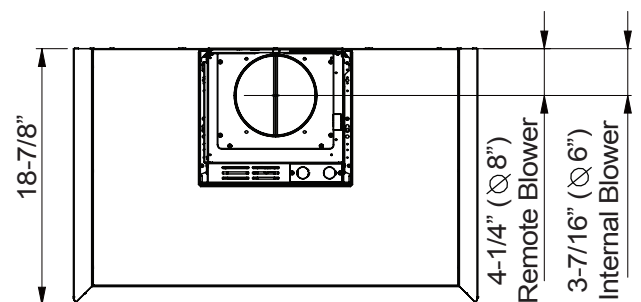

BACK

SIDE

TOP

MODEL

Stainless Steel Size	DVS-E30ASSX 30"	DVS-E36ASSX 36"
----------------------	--------------------	--------------------

BLOWER PERFORMANCE

Internal Blower (CBI-290C)*	200-290 CFM, 1.4-3 sones	200-290 CFM, 1.4-3 sones
Internal Blower (CBI-390A)*	200-390 CFM, 1.4-5 sones	200-390 CFM, 1.4-5 sones
Internal Blower (CBI-600A)*	240-600 CFM, 1.8-6 sones	240-600 CFM, 1.8-6 sones
In-Line Blower (PBN-1000A)*	500-1,000 CFM, sones NA	500-1,000 CFM, sones NA
External Blower (CBE-1000)*	500-1,000 CFM, sones NA	500-1,000 CFM, sones NA

DUCT SPECIFICATIONS

Vertical Single Internal Blower	6" Round	6" Round
Vertical In-Line/External Blower	10" to 8" Round***	10" to 8" Round***

AC POWER

Hood w/ CBI-290C	120V, 60Hz, Max. 1A	120V, 60Hz, Max. 1A
Hood w/ CBI-390A	120V, 60Hz, Max. 2.1A	120V, 60Hz, Max. 2.1A
Hood w/ CBI-600A	120V, 60Hz, Max. 3A	120V, 60Hz, Max. 3A
Hood w/ PBN-1000A	120V, 60Hz, Max. 5.4A	120V, 60Hz, Max. 5.4A
Hood w/ CBE-1000	120V, 60Hz, Max. 6.6A	120V, 60Hz, Max. 6.6A