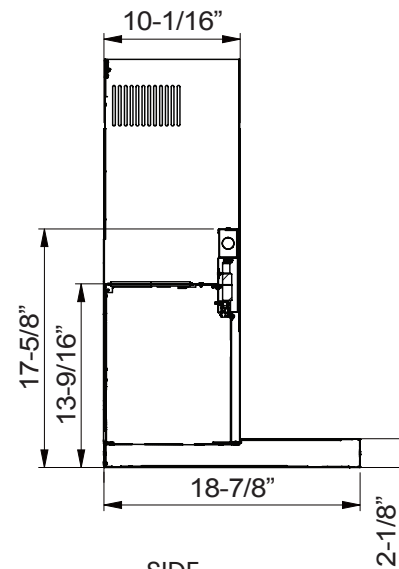

BACK

SIDE

TOP

MODEL

Stainless Steel Size	DVS-E30ASSX 30"	DVS-E36ASSX 36"
----------------------	--------------------	--------------------

BLOWER PERFORMANCE

Internal Blower (CBI-290C)*	200-290 CFM, 1.4-3 sones	200-290 CFM, 1.4-3 sones
Internal Blower (CBI-390A)*	200-390 CFM, 1.4-5 sones	200-390 CFM, 1.4-5 sones
Internal Blower (CBI-600A)*	240-600 CFM, 1.8-6 sones	240-600 CFM, 1.8-6 sones
In-Line Blower (PBN-1000A)*	500-1,000 CFM, sones NA	500-1,000 CFM, sones NA
External Blower (CBE-1000)*	500-1,000 CFM, sones NA	500-1,000 CFM, sones NA

DUCT SPECIFICATIONS

Vertical Single Internal Blower	6" Round	6" Round
Vertical In-Line/External Blower	10" to 8" Round***	10" to 8" Round***

AC POWER

Hood w/ CBI-290C	120V, 60Hz, Max. 1A	120V, 60Hz, Max. 1A
Hood w/ CBI-390A	120V, 60Hz, Max. 2.1A	120V, 60Hz, Max. 2.1A
Hood w/ CBI-600A	120V, 60Hz, Max. 3A	120V, 60Hz, Max. 3A
Hood w/ PBN-1000A	120V, 60Hz, Max. 5.4A	120V, 60Hz, Max. 5.4A
Hood w/ CBE-1000	120V, 60Hz, Max. 6.6A	120V, 60Hz, Max. 6.6A

MOUNTING HEIGHT RANGE****	24" - 36"	24" - 36"
---------------------------	-----------	-----------

WARRANTY	2 year parts, 1 year labor	2 year parts, 1 year labor
----------	----------------------------	----------------------------