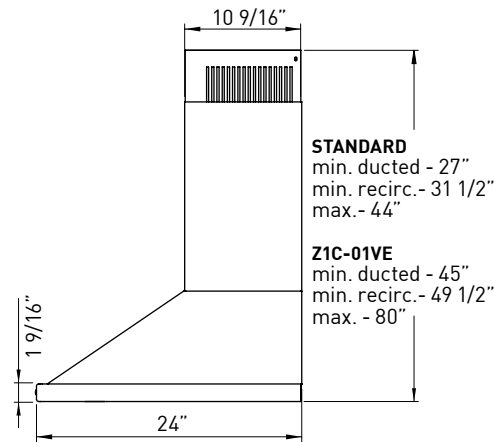

ACT™ is an exclusive feature built into specific Zephyr hoods which can limit the maximum blower CFM to meet local code requirements.

SIZE	
ZVE-E30CS	30"
ZVE-E36CS	36"
ZVE-E42CS	42"
PERFORMANCE	
INTERNAL, MIN.-MAX. BLOWER CFM	250 - 715
INTERNAL, MIN.-MAX. SONES	0.8 - 5.8
COLOR	
STAINLESS STEEL	SS
FEATURES	
CONTROLS	Electronic LCD
SPEED LEVELS	5 + Burst
AUTO DELAY-OFF	Yes
DIRECTIONAL LIGHTING	Bloom™ HD LED 6W x 2
DUAL LEVEL LIGHTING	Yes
FILTERS	Baffle
RECIRCULATING OPTION	Yes
EXTENSION DUCT COVER OPTION	Yes, Up to 12' Ceiling
DUCT SPECIFICATIONS	
VERTICAL - INTERNAL	8"
HORIZONTAL - INTERNAL	NA
AC INPUT	
120V - 60Hz	
AC POWER	
Max. 4A	
OPTIONAL ACCESSORIES	
RECIRCULATING KIT	ZRC-02VE
EXTENSION DUCT COVER	Z1C-01VE
UNIVERSAL MAKE-UP AIR DAMPER	MUA008A
MOUNTING HEIGHT*	
26" - 34"	
WARRANTY	
3 Years Parts, 1 Year Labor	

Specifications subject to change, check zephyronline.com for up to date information.

FRONT

SIDE

TOP

CEILING HEIGHT		8'	8.5'	9'	9.5'	10'	10.5'	11'	12'
STANDARD DUCT COVER	Ducted Mounting Height*	26"-33"	26"-34"	28"-34"	34"-34"	NA	NA	NA	NA
	Recirc. Mounting Height*	26"-28.5"	26"-34"	28"-34"	34"-34"	NA	NA	NA	NA
EXTENSION DUCT COVER	Ducted Mounting Height*	NA	NA	26"-27"	26"-33"	26"-34"	26"-34"	26"-34"	28"-34"
	Recirc. Mounting Height*	NA	NA	NA	26"-28.5"	26"-34"	26"-34"	26"-34"	28"-34"

*Mounting height refers to distance between top of a 36" tall cooking surface and bottom of hood.