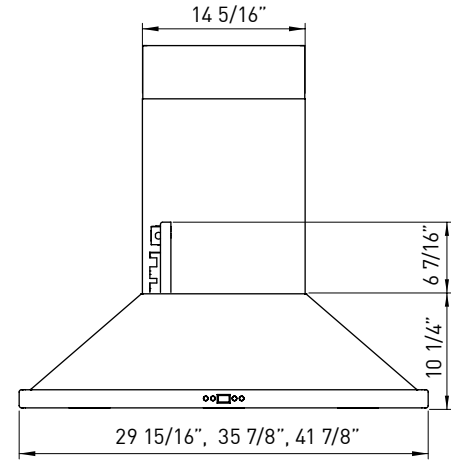

Specifications subject to change, check zephyronline.com for up to date information.

FRONT

SIDE

TOP

CEILING HEIGHT		8'	8.5'	9'	9.5'	10'	10.5'	11'	12'
STANDARD DUCT COVER	Ducted Mounting Height*	26"-33"	26"-34"	28"-34"	34"-34"	NA	NA	NA	NA
	Recirc. Mounting Height*	26"-28.5"	26"-34"	28"-34"	34"-34"	NA	NA	NA	NA
EXTENSION DUCT COVER	Ducted Mounting Height*	NA	NA	26"-27"	26"-33"	26"-34"	26"-34"	26"-34"	28"-34"
	Recirc. Mounting Height*	NA	NA	NA	26"-28.5"	26"-34"	26"-34"	26"-34"	28"-34"