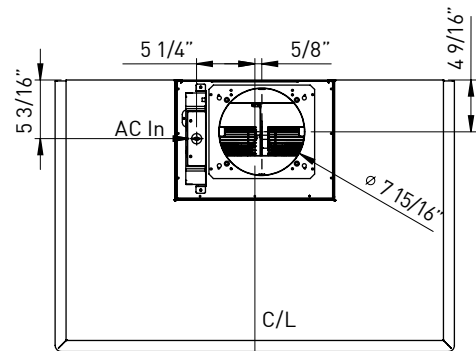

ACT™ is an exclusive feature built into specific Zephyr hoods which can limit the maximum blower CFM to meet local code requirements.

SIZE	
ZVE-E30CS	30"
ZVE-E36CS	36"
ZVE-E42CS	42"
PERFORMANCE	
INTERNAL, MIN.-MAX. BLOWER CFM	250 - 715
INTERNAL, MIN.-MAX. SONES	0.8 - 5.8
COLOR	
STAINLESS STEEL	SS
FEATURES	
CONTROLS	Electronic LCD
SPEED LEVELS	5 + Burst
AUTO DELAY-OFF	Yes
DIRECTIONAL LIGHTING	Bloom™ HD LED 6W x 2
DUAL LEVEL LIGHTING	Yes
FILTERS	Baffle
RECIRCULATING OPTION	Yes
EXTENSION DUCT COVER OPTION	Yes, Up to 12' Ceiling
DUCT SPECIFICATIONS	
VERTICAL - INTERNAL	8"
HORIZONTAL - INTERNAL	NA
AC INPUT	
120V - 60Hz	
AC POWER	
Max. 4A	
OPTIONAL ACCESSORIES	
RECIRCULATING KIT	ZRC-02VE
EXTENSION DUCT COVER	Z1C-01VE
UNIVERSAL MAKE-UP AIR DAMPER	MUA008A
MOUNTING HEIGHT*	
26" - 34"	
WARRANTY	
3 Years Parts, 1 Year Labor	

Specifications subject to change, check zephyronline.com for up to date information.

FRONT

SIDE

TOP

CEILING HEIGHT		8'	8.5'	9'	9.5'	10'	10.5'	11'	12'
STANDARD DUCT COVER	Ducted Mounting Height*	26"-33"	26"-34"	28"-34"	34"-34"	NA	NA	NA	NA
	Recirc. Mounting Height*	26"-28.5"	26"-34"	28"-34"	34"-34"	NA	NA	NA	NA
EXTENSION DUCT COVER	Ducted Mounting Height*	NA	NA	26"-27"	26"-33"	26"-34"	26"-34"	26"-34"	28"-34"
	Recirc. Mounting Height*	NA	NA	NA	26"-28.5"	26"-34"	26"-34"	26"-34"	28"-34"

*Mounting height refers to distance between top of a 36" tall cooking surface and bottom of hood.