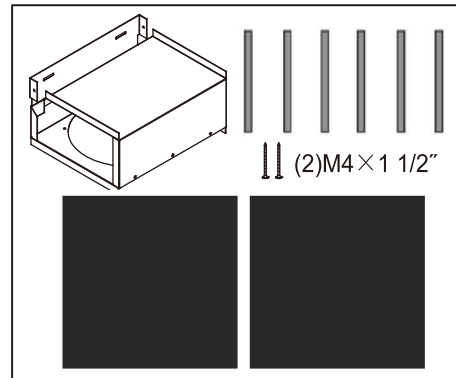

INCLUDED MATERIAL