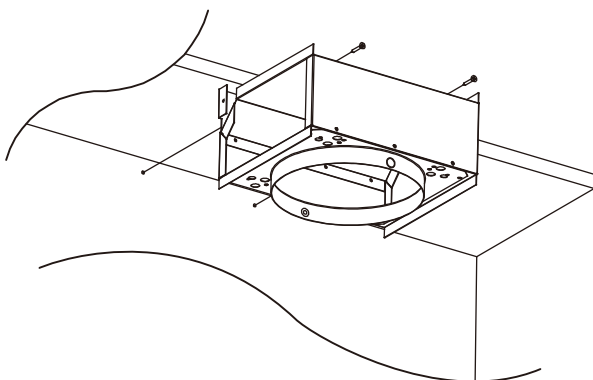

ZRC-02VE

For use with: ZVE-E30CS / ZVE-E36CS / ZVE-E42CS

Place charcoal filter on back-side of baffle filter. And place filter brackets over charcoal filter and secure in place by tucking each end of bracket under the baffle filter frame. Re-install baffle filter.

INCLUDED MATERIAL

1

2