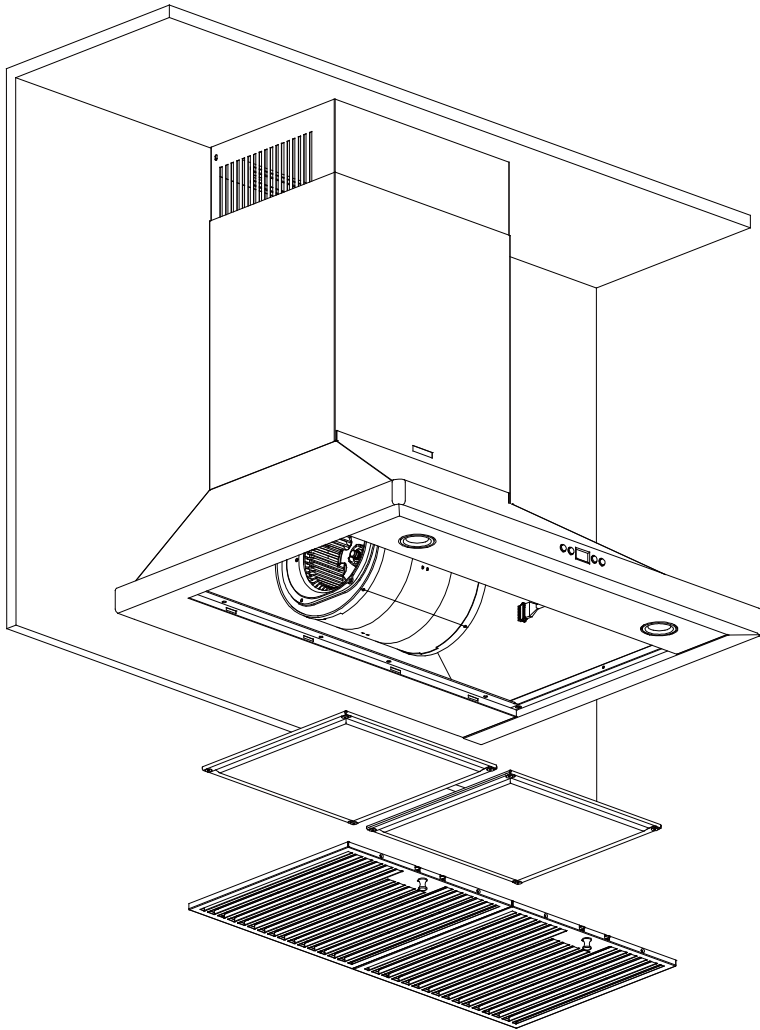

ZRC-02VE

For use with: ZVE-E30CS / ZVE-E36CS / ZVE-E42CS

Place charcoal filter on back-side of baffle filter. And place filter brackets over charcoal filter and secure in place by tucking each end of bracket under the baffle filter frame. Re-install baffle filter.