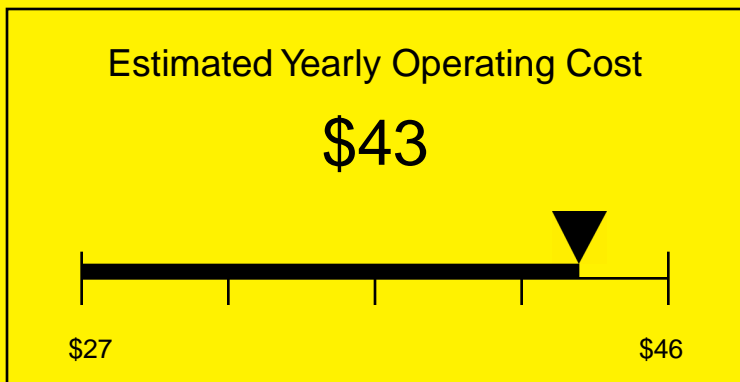

ENERGYGUIDE

REFRIGERATOR
Defrost: Automatic

FF7BBISSHV
5.5 Cubic Feet

Compare the energy use of this product with others
before you buy

Your cost will depend on your utility rates

Based on a 2007 U.S. Government national average cost of 10.65 cents per kWh for electricity. Your actual operating cost will vary depending on your local utility rates and your use of the product.