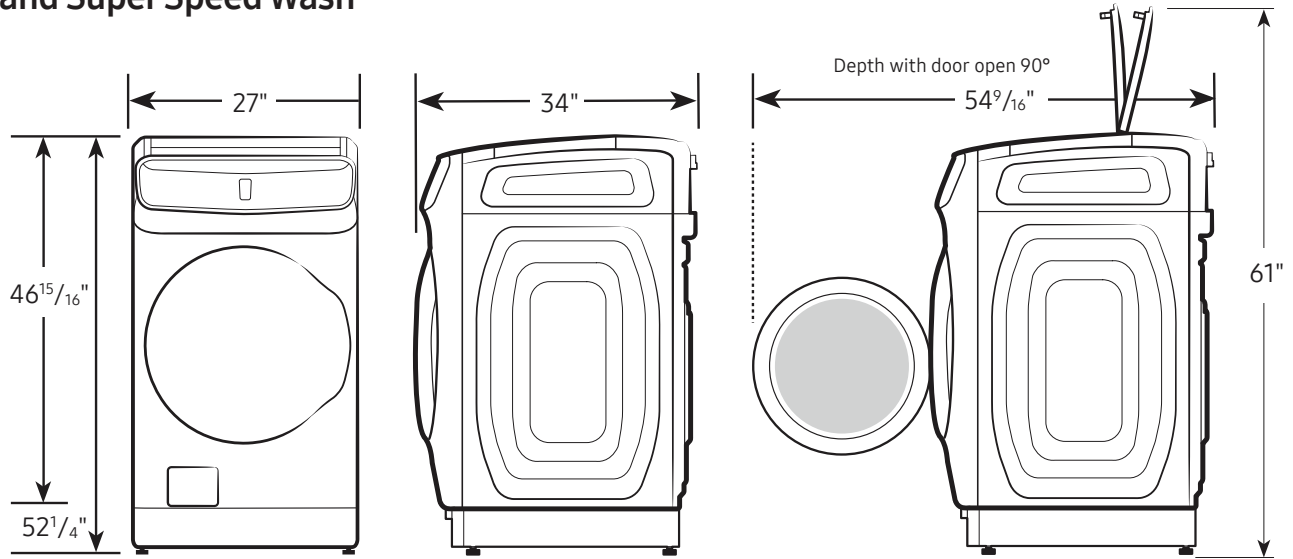

WV60A9900AV

SAMSUNG

Samsung 6.0 cu. ft. Total Capacity Smart Dial Washer with FlexWash™ and Super Speed Wash

Dimensions

Required dimensions for installation with riser:

Installation Specifications – Side-by-Side

If the washer and dryer are installed together or the dryer alone, the closet front must have two unobstructed air openings for a combined minimum total area of 72-inch². Your washer alone does not require a specific air opening.

Alcove or closet installation

Minimum clearance for closet and alcove installations: