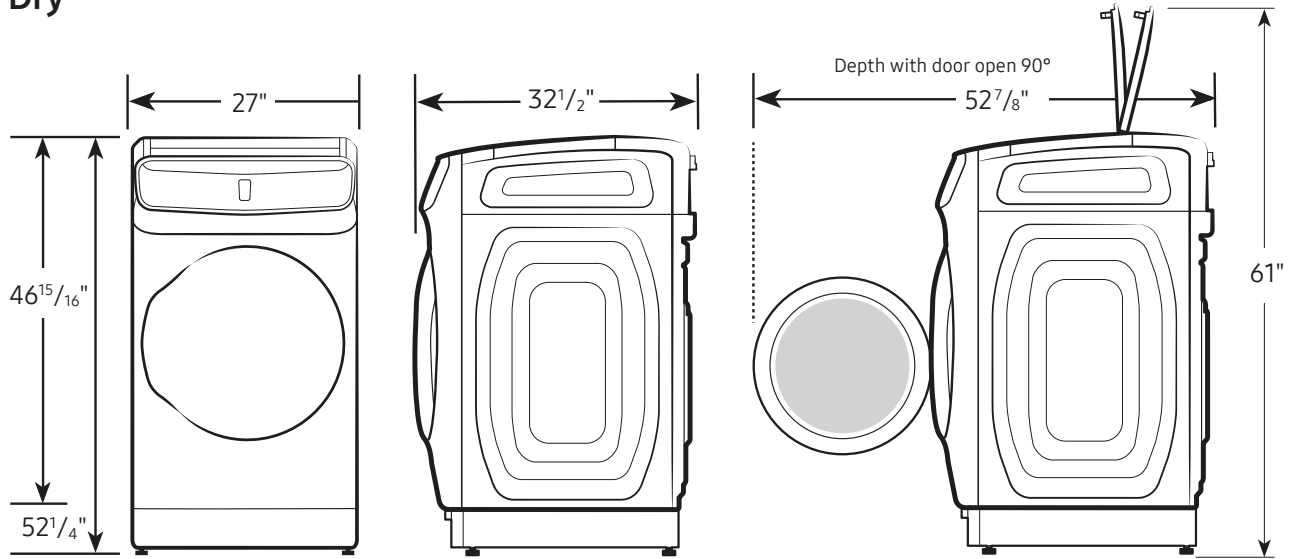

DVG60A9900V

SAMSUNG

Samsung 7.5 cu. ft. Smart Dial Gas Dryer with FlexDry™ and Super Speed Dry

Dimensions

Required dimensions for installation with pedestal: