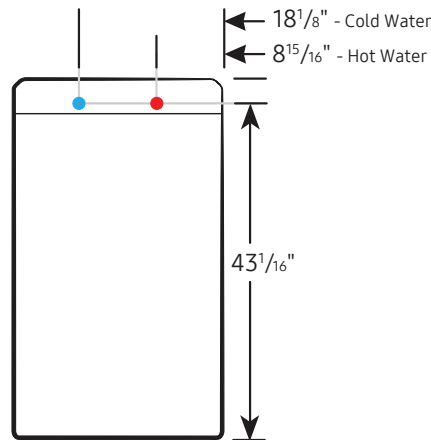

Connection Dimensions

Back view of washer

LEGEND:

- Cold Water Connection
- Hot Water Connection

Actual color may vary. Design, specifications, and color availability are subject to change without notice. Non-metric weights and measurements are approximate.

©2021 Samsung Electronics America, Inc., 85 Challenger Road, Ridgefield Park, NJ 07660. Tel: 800-SAMSUNG. samsung.com. Samsung is a registered trademark of Samsung Electronics Co., Ltd.