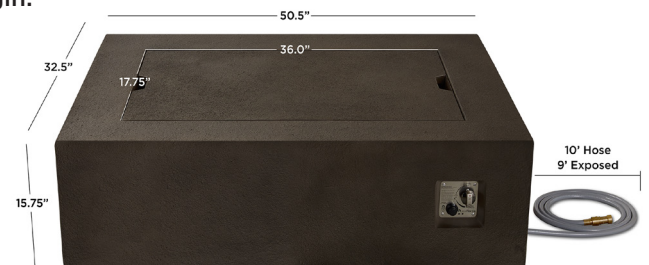

Baltic NG Rectangle Fire Table

Define your outdoor space with the striking design and timeless style of the Baltic Rectangle Natural Gas Fire Table. When not in use, transform this fire table into a convenient outdoor coffee table with the included matching burner lid.

Available finish: Glacier Gray, Kodiak Brown

Kodiak Brown

Glacier Gray

9750NG

Assembled Dimensions:

- 50.5"L x 32.5"W x 15.75"H; 138 lbs

Technical Information:

- Heat output: 50,000 BTUs
- Battery operated, push button ignition
- Made of cast MGO and steel
- Includes fire table with leveling feet, 28.5" linear stainless steel burner, matching burner lid, lava rock filler, vinyl storage cover, hose guide and 10' NG hose with quick connect socket
- Certified for use with professionally installed natural gas lines
- Burn area dimensions: 36"L x 17.75"W x 2.25"H
- Weather, UV and rust-resistant
- CSA certified
- 1 year limited warranty
- Basic assembly required

Shipping Specifications:

- Ships via LTL
- Box 1: Fire Table
54"L x 39"W x 23"H; 210 lbs

Country of Origin:

- China

For sales information:
sales@realflame.com
For more information:
www.realflame.com