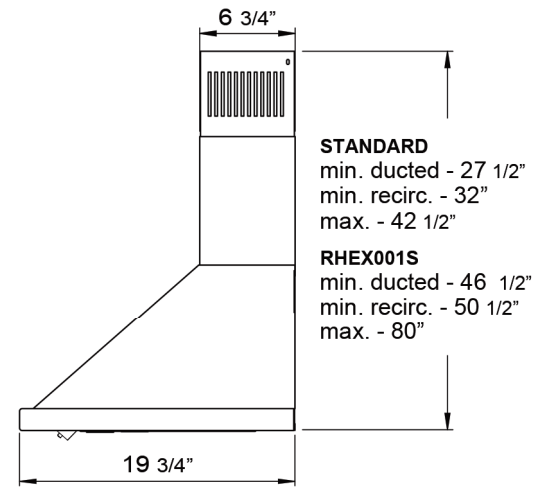

MH006

chimney wall hood

MISENO

MODEL	MH00630BS MH00636BS
SIZE	30" | 36"
NET WIDTH	29-15/16" | 35-7/8"
MAX. CFM	600
CFM SELECTOR*	390, 290
MAX. SONES	6
FEATURES	
color	stainless steel
controls	3-speed, capacitive touch
delay off	yes, 5 minute
lighting	5W LED strip
dual level lighting	yes
filters	baffle (2)
recirculating option	yes
extension duct cover	yes
DUCT SPECIFICATIONS	
vertical	6" round
horizontal	n/a
ACCESSORIES	
recirculating kit	RHRK006BS
extension duct cover	RHEX001S (up to 12' ceiling)
AC INPUT	120v, 60hz
AC POWER	max. 320w @ 2.6a
INSTALLATION HEIGHT**	24" - 34"

SIDE

*CFM Selector enables the installer to limit the maximum CFM to meet local codes. When enabled, the fan speeds will be reduced as follows; 390 CFM = 2 speeds, 290 CFM = 1 speed.

**installation height is the distance between top of cooking surface and bottom of hood.

2018.09

vsupport@ventingservices.com | 1.888.750.1698