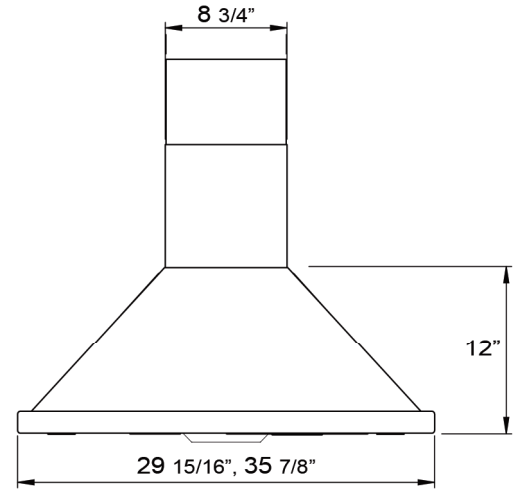

## chimney wall hood

# MISENO

30" model shown

|                              |                              |
|------------------------------|------------------------------|
| <b>MODEL</b>                 | MH00630BS<br>MH00636BS       |
| <b>SIZE</b>                  | 30"   36"                    |
| <b>NET WIDTH</b>             | 29-15/16"   35-7/8"          |
| <b>MAX. CFM</b>              | 600                          |
| <b>CFM SELECTOR*</b>         | 390, 290                     |
| <b>MAX. SONES</b>            | 6                            |
| <b>FEATURES</b>              |                              |
| <b>color</b>                 | stainless steel              |
| <b>controls</b>              | 3-speed, capacitive touch    |
| <b>delay off</b>             | yes, 5 minute                |
| <b>lighting</b>              | 5W LED strip                 |
| <b>dual level lighting</b>   | yes                          |
| <b>filters</b>               | baffle (2)                   |
| <b>recirculating option</b>  | yes                          |
| <b>extension duct cover</b>  | yes                          |
| <b>DUCT SPECIFICATIONS</b>   |                              |
| <b>vertical</b>              | 6" round                     |
| <b>horizontal</b>            | n/a                          |
| <b>ACCESSORIES</b>           |                              |
| <b>recirculating kit</b>     | RHRK006BS                    |
| <b>extension duct cover</b>  | RHEX001S (up to 12' ceiling) |
| <b>AC INPUT</b>              | 120v, 60hz                   |
| <b>AC POWER</b>              | max. 320w @ 2.6a             |
| <b>INSTALLATION HEIGHT**</b> | 24" - 34"                    |