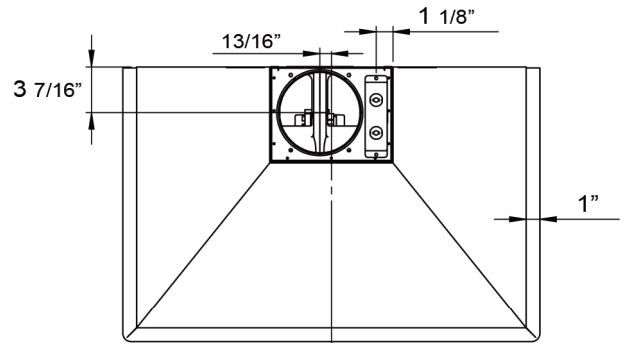

TOP

*CFM Selector enables the installer to limit the maximum CFM to meet local codes. When enabled, the fan speeds will be reduced as follows; 390 CFM = 2 speeds, 290 CFM = 1 speed.

**installation height is the distance between top of cooking surface and bottom of hood.

2018.09

vsupport@ventingservices.com | 1.888.750.1698