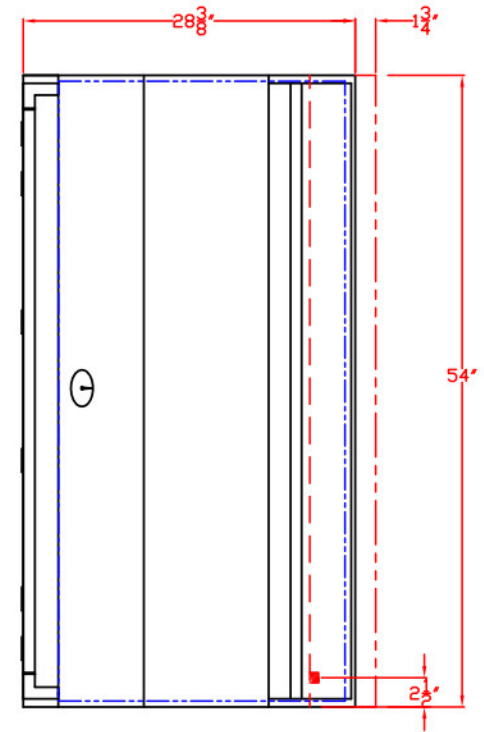

LYNX BUILT-IN 54"
W/ DIMENSIONS
ISLAND CUTOUT IN BLUE

TOP VIEW

FRONT VIEW

RIGHT SIDE VIEW