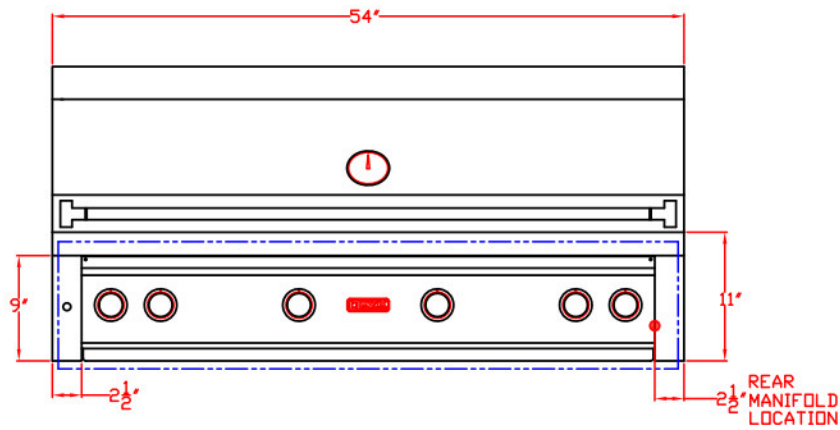

LYNX BUILT-IN 54"
W/ DIMENSIONS
ISLAND CUTOUT IN BLUE

TOP VIEW

FRONT VIEW

RIGHT SIDE VIEW