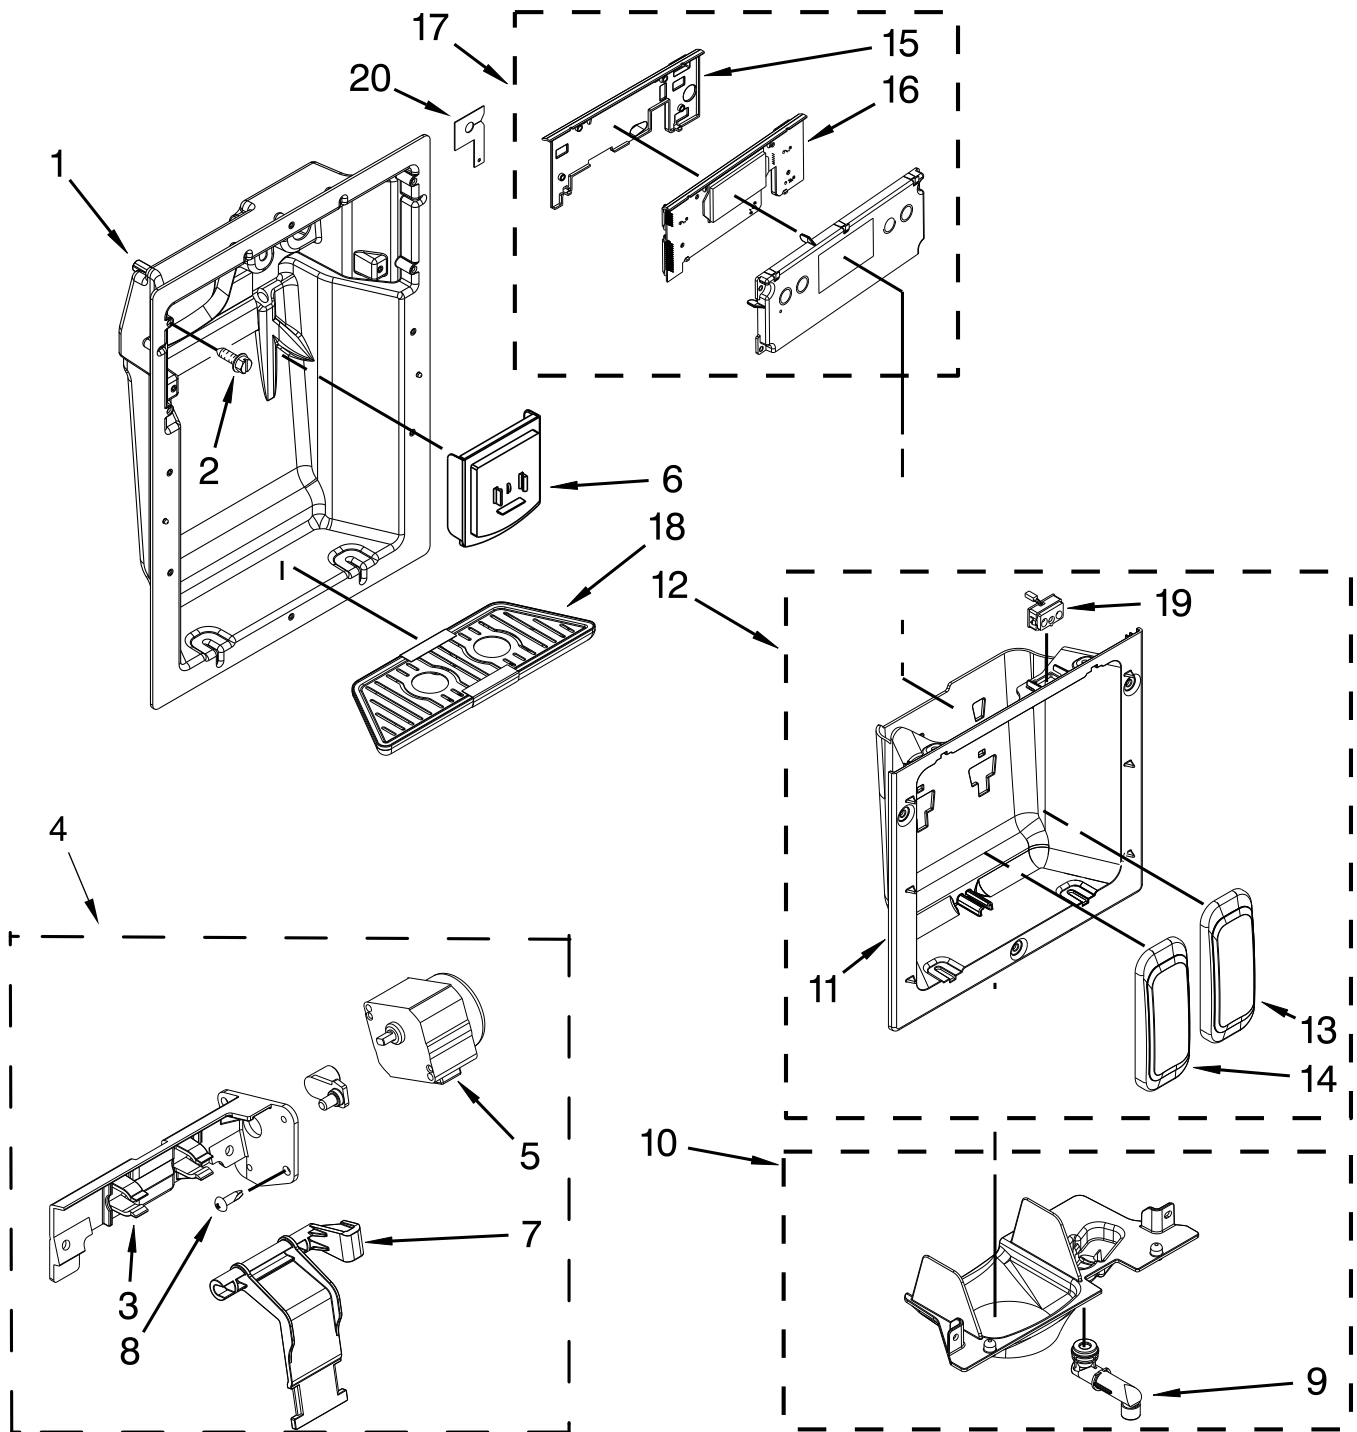

DISPENSER PARTS

DISPENSER PARTS

<u>Illus.</u> <u>No.</u>	<u>Part No.</u>	<u>Description</u>	<u>Illus.</u> <u>No.</u>	<u>Part No.</u>	<u>Description</u>	<u>Illus.</u> <u>No.</u>	<u>Part No.</u>	<u>Description</u>
1		Housing, Dispenser (Not Serviced)	10	2318017	Assembly, Separator	16	2321746	Assembly, User Interface Control Cover
2	486194	Screw	11		Housing, Middle (Not Available Order Item 12)	17	W10151236	Assembly, User Interface
3	W10542660	Bracket, Motor	12	W10260622	Assembly, Housing	18		Tray, Housing
4	W10546285	Assembly, Motor and Bracket	13		Assembly, Water Paddle		2318062US	Universal Silver
5	W10205979	Motor, Ice Door		2305307GN	Universal Silver	19	2305342	Assembly, LED
6	W10504458	Door, Ice	14		Ice, Paddle Assembly	20	2305447	Clip, Wiring
7	W10542663	Support, Ice Door		2305306GN	Universal Silver			
8	4449745	Screw	15	2305219	Cover, Control			
9	2305235	Assembly, Spigot