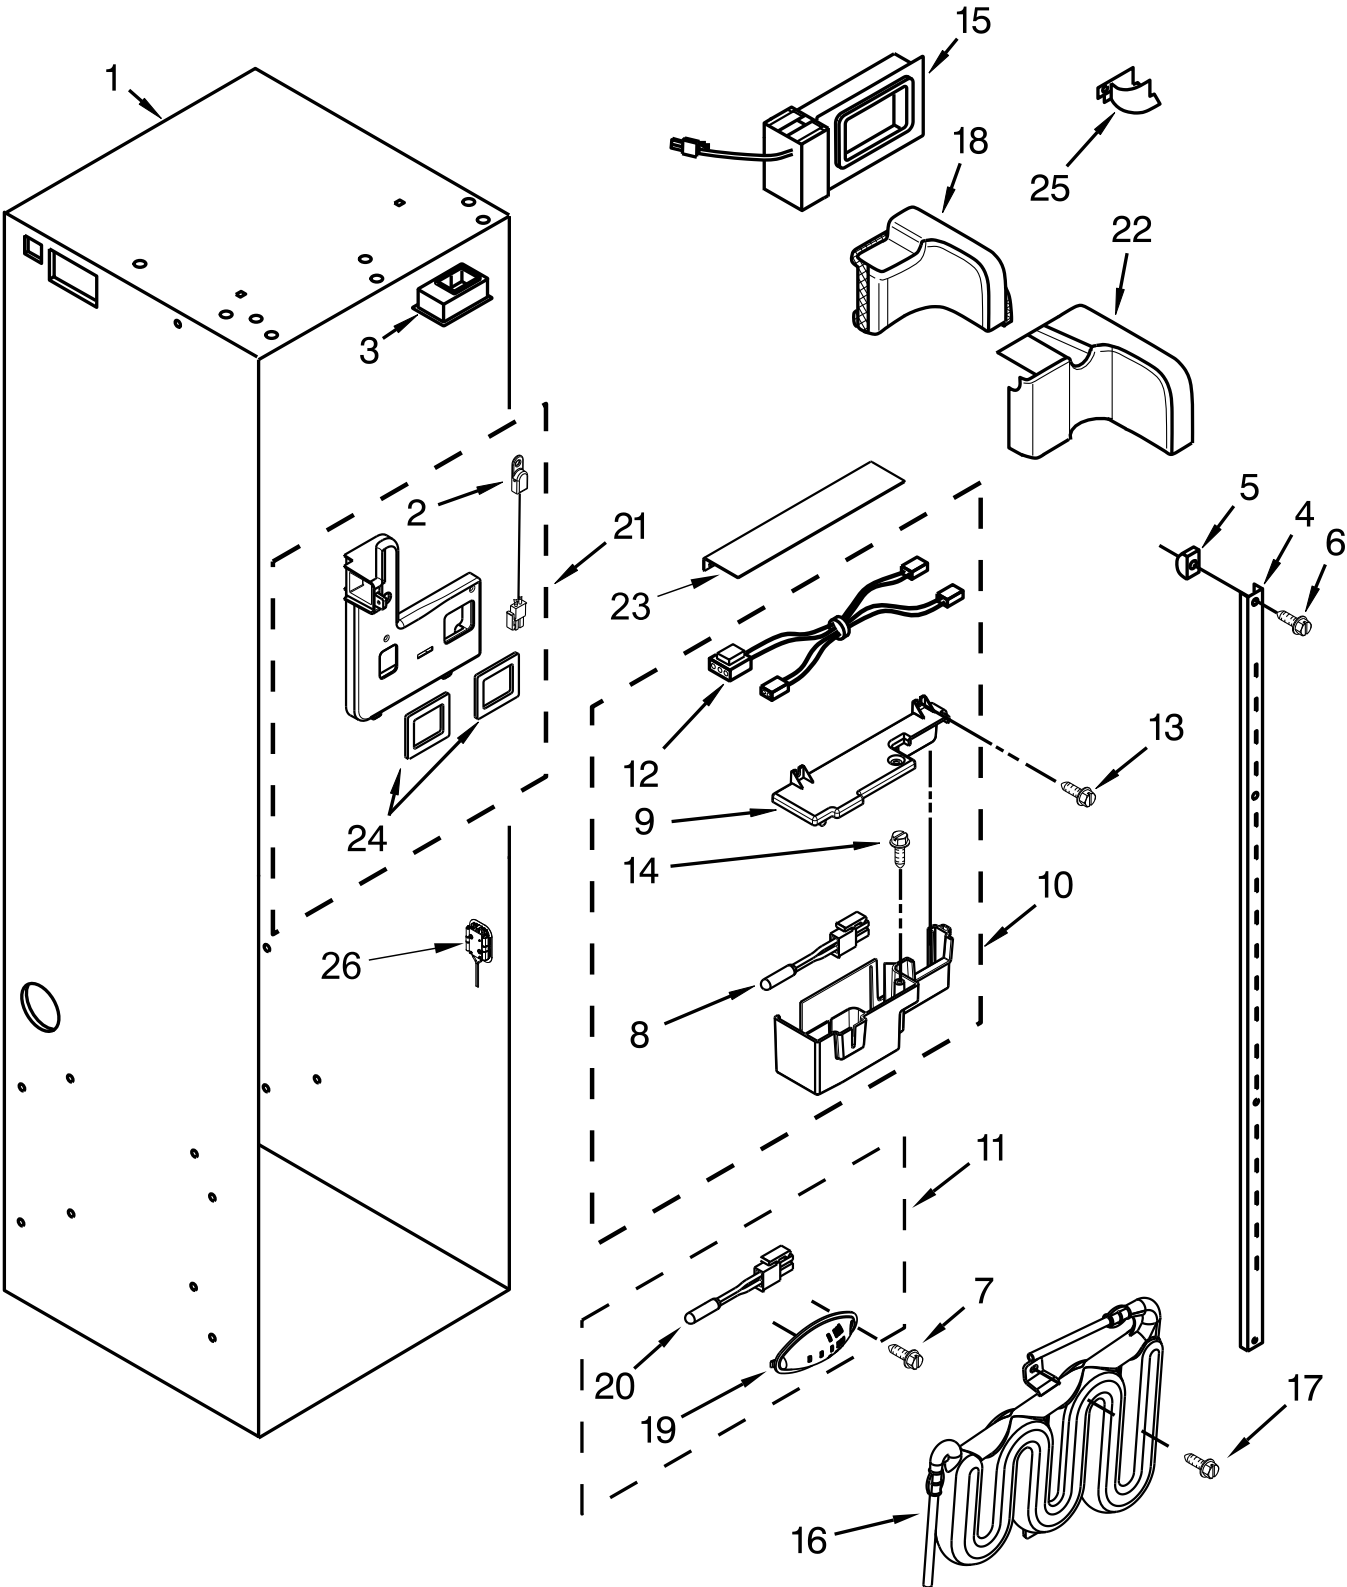

REFRIGERATOR LINER PARTS

REFRIGERATOR LINER PARTS

<u>Illus.</u> <u>No.</u>	<u>Part No.</u>	<u>Description</u>	<u>Illus.</u> <u>No.</u>	<u>Part No.</u>	<u>Description</u>	<u>Illus.</u> <u>No.</u>	<u>Part No.</u>	<u>Description</u>
1		Liner (Not A Serviceable Part)	11	2317844	Assembly, Thermistor	20	2188820	Thermistor
2	2306010	Thermistor	12	2310205	Assembly, Meat Pan Wire	21	W10475010	Assembly, Spacer
3	2208970	Duct, Air	13	8533929	Screw (Stainless)	22	2309087	Cover, Air Diffuser
4	2259077	Ladder, Shelf	14	486194	Screw	23	W10159488	Diverter, Crisper Cover
5	520965	Support, Ladder	15	2221296	Assembly, Air Baffle	24	2259398	Seal, Air Duct
6	2006475	Screw (White)	16	W10645131	Reservoir, Water	25	2003577	Guard, Air Return
7	487539	Screw (Stainless)	17	W10141518	Screw	26	W10607479	Assembly, LED Module
8	2302937	Thermistor	18	2309222	Assembly, Air Diffuser			
9	2302986	Lid, Baffle	19	2317105	Cover, Thermistor			
10	W10169528	Assembly, Control Baffle