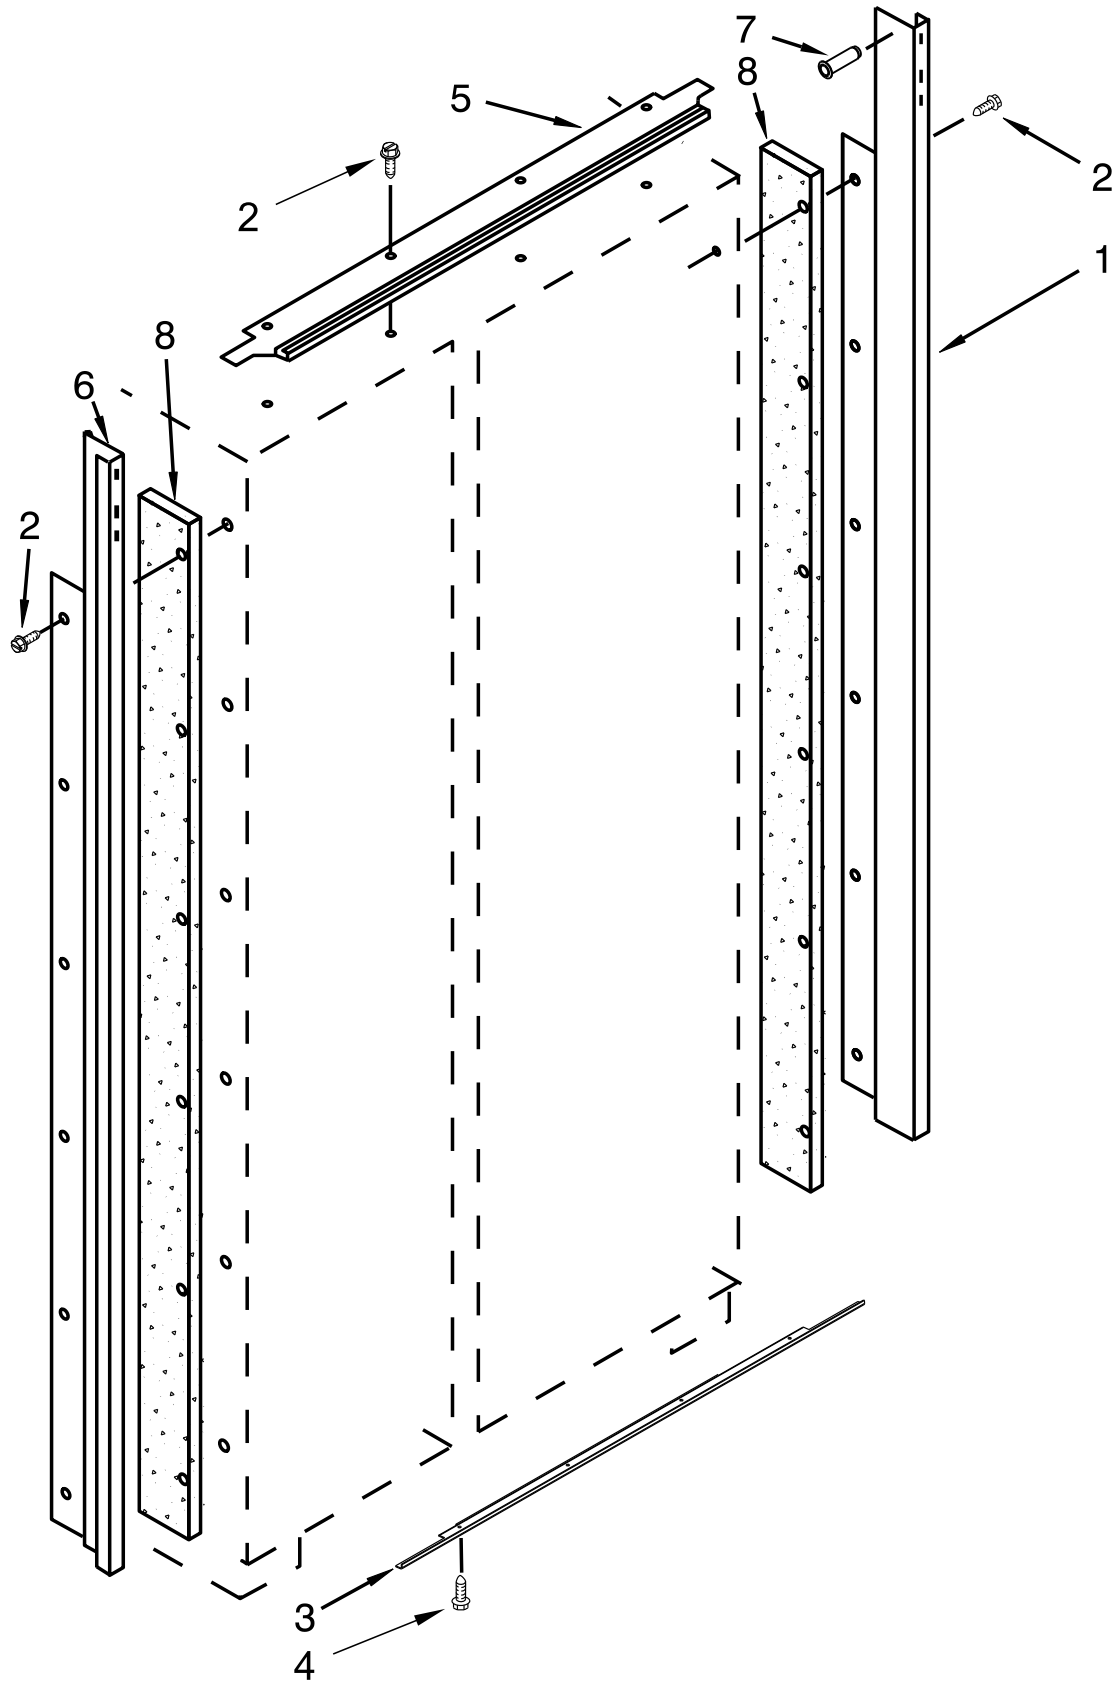

CABINET TRIM PARTS

CABINET TRIM PARTS

<u>Illus.</u> <u>No.</u>	<u>Part No.</u>	<u>Description</u>	<u>Illus.</u> <u>No.</u>	<u>Part No.</u>	<u>Description</u>	<u>Illus.</u> <u>No.</u>	<u>Part No.</u>	<u>Description</u>
1		Trim, Cabinet Side (Right)	4	W10001250	Screw	7	W10121451	Insert, Blind Threaded
	W10568005	Aluminum	5		Trim, Top Cabinet	8	2005925	Seal, Side Trim
2	486194	Screw		2314018	Aluminum			
3		Trim, Bottom Cabinet	6		Trim, Cabinet Side (Left)			
	2316688	Aluminum		W10568007	Aluminum			