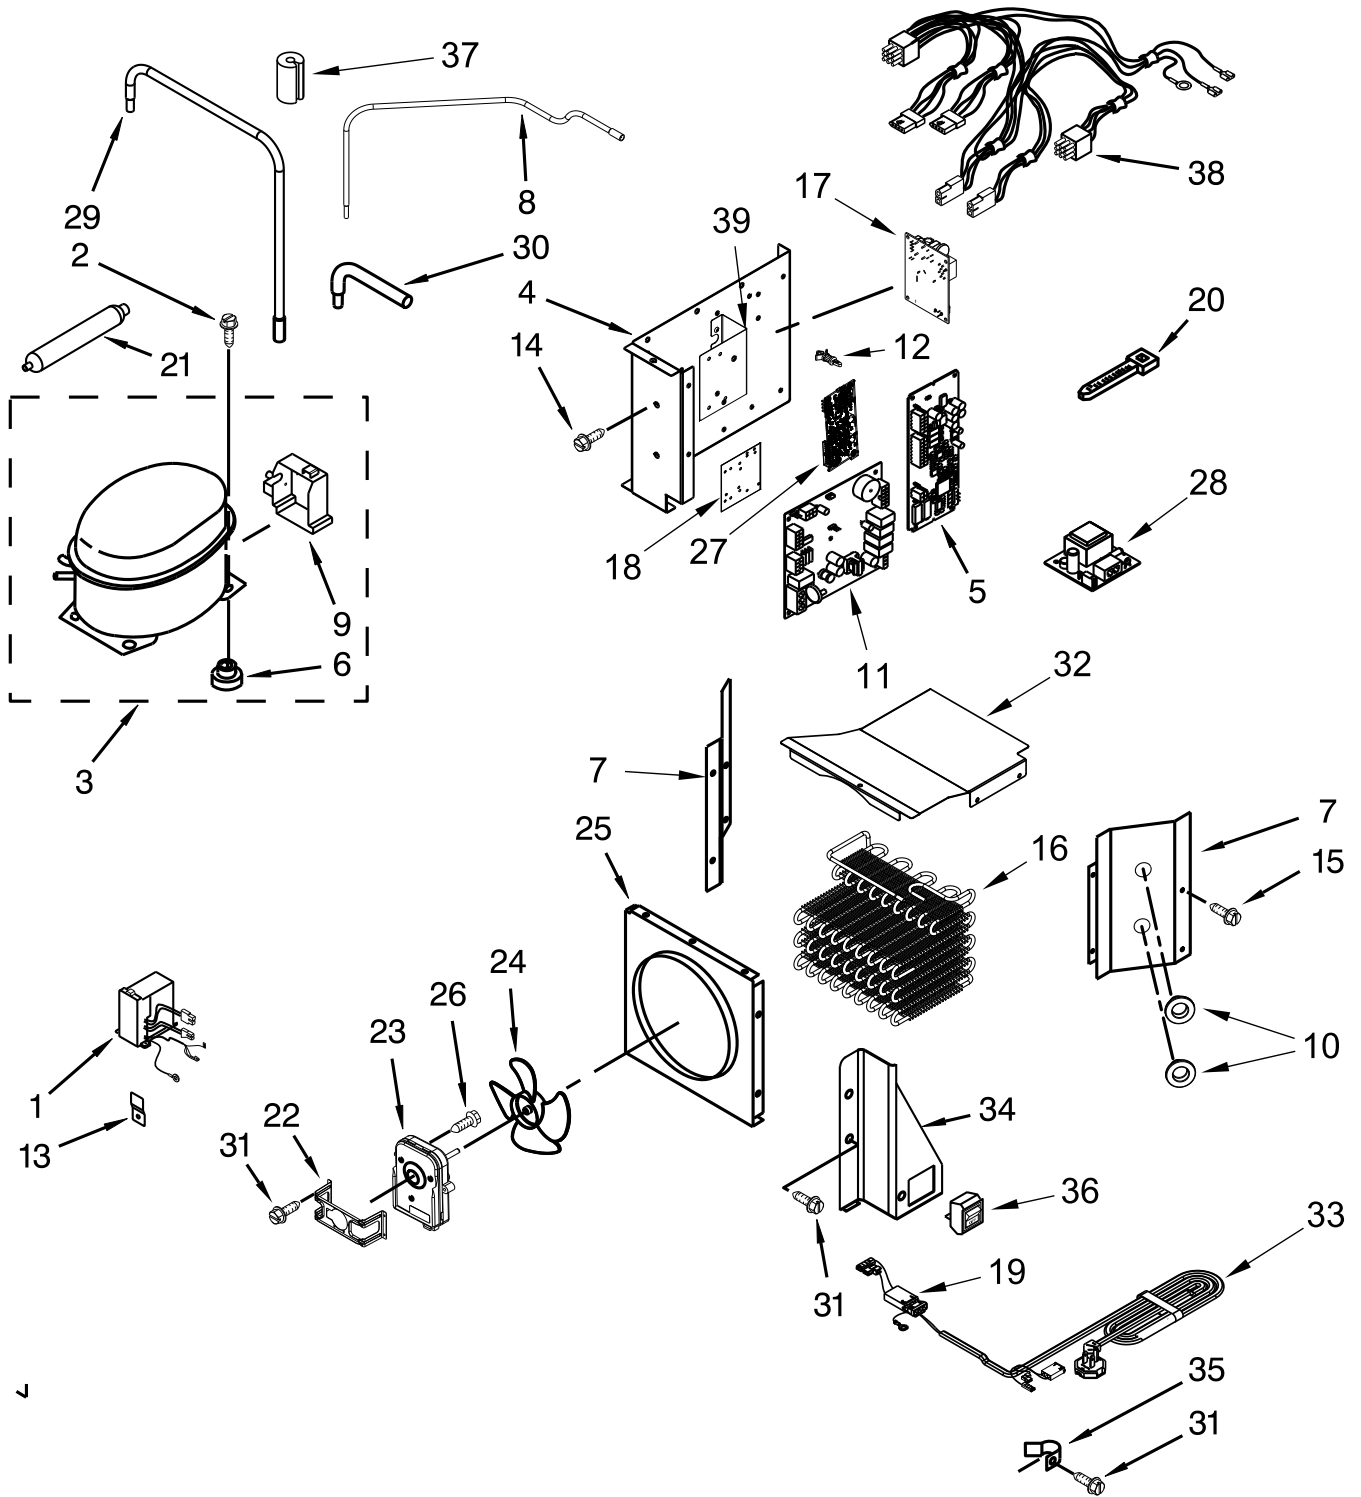

UPPER UNIT PARTS

UPPER UNIT PARTS

<u>Illus.</u> <u>No.</u>	<u>Part No.</u>	<u>Description</u>	<u>Illus.</u> <u>No.</u>	<u>Part No.</u>	<u>Description</u>	<u>Illus.</u> <u>No.</u>	<u>Part No.</u>	<u>Description</u>
1	W10645666	Assembly, Inverter Box	16	W10591457	Condenser	33	2310196	Cord, Power
2	489373	Screw	17	W10624574	Supply, Power	34	W10321055	Bracket, Control Assembly
3	W10653005	Compressor	18	W10770059	Plate, Circuit Board (Top)	35	549193	Clamp, Power Cord
4	W10550831	Housing, Control Board Mounting	19	2310195	Assembly, Jumper Wire (Power Switch to Power Cord)	36	2266802	Switch, Power Disconnect
5	2318054	Control, Electronic	20	2155774	Tie, Wire	37	2319835	Grommet, Condenser
6	1100826	Grommet	21	W10175593	Drier	38	W10775849	Assembly, Unit Wire
7		Support, Condenser	22	W10414681	Bracket, Fan Motor	39	W10761479	Plate, Circuit Board
	W10525177	Left Hand	23	W10527155	Motor, Condenser Fan			Following Parts Not Illustrated
	W10525179	Right Hand	24	W10139483	Blade, Fan		978025	Valve, Access
8	W10648264	Tube, Heat Loop Transition	25	W10415670	Orifice, Fan		978026	Valve, Access
9	2215676	Cover, Terminal	26	W10146359	Screw		978027	Valve, Access
10	W10587113	Grommet	27	W10790783	Supply, LED Power		978028	Valve, Access
11	W10200659	Control, Electronic	28	2259350	Board, Power Supply		978029	Valve, Access
12	2203075	Spacer	29	W10624944	Tube, Drier Transition		978030	Valve, Access
13	2256328	Bracket, Inverter Mounting	30	W10528578	Tube, Process		876764	Valve, Access
14	487539	Screw (Stainless)	31	486194	Screw			REFRIGERANT CHARGE
15	1157158	Screw	32	W10525175	Cover, Condenser Support			7.25 oz. (R-134A)