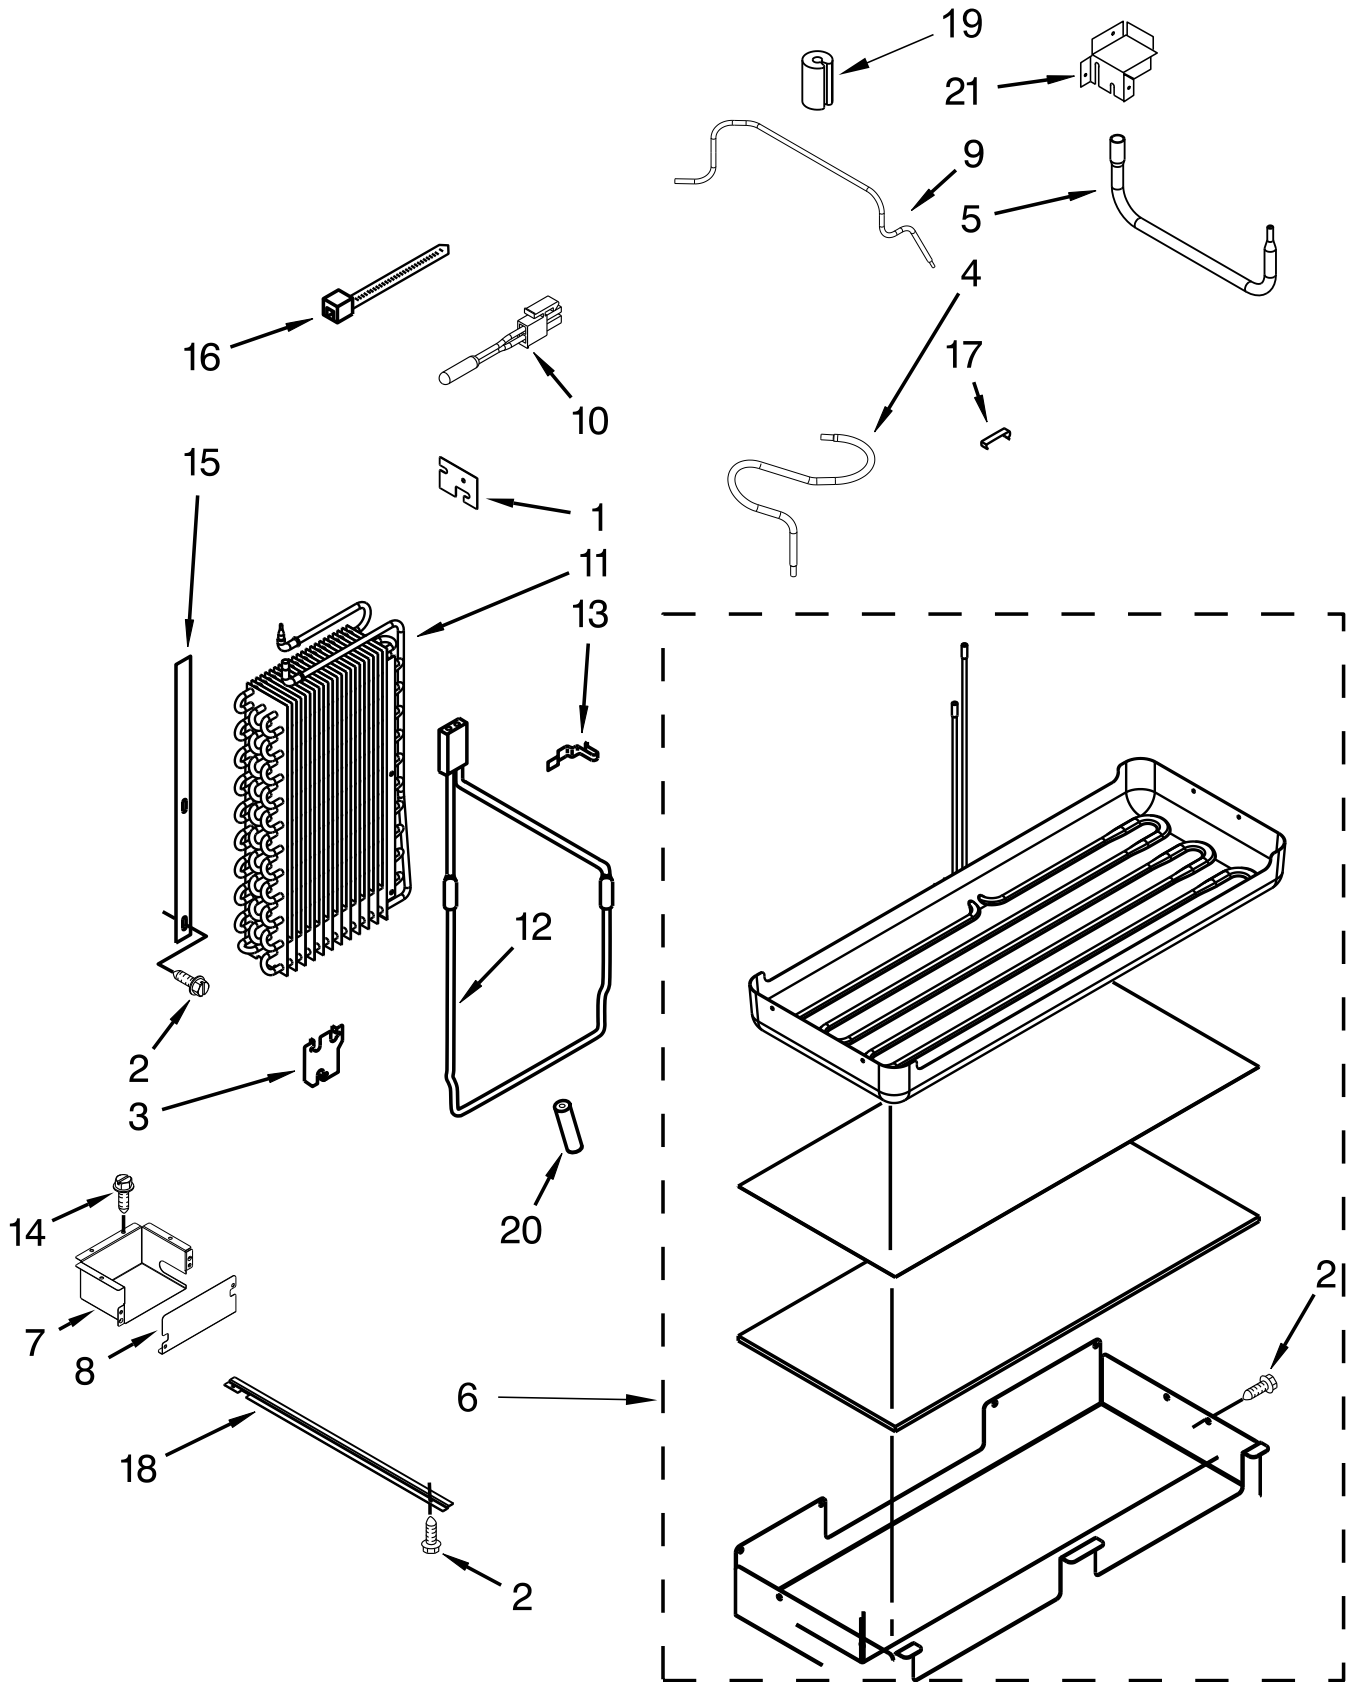

LOWER UNIT AND TUBE PARTS

LOWER UNIT AND TUBE PARTS

<u>Illus.</u> <u>No.</u>	<u>Part No.</u>	<u>Description</u>
1	W10139908	Cover, Evaporator Seal
2	486194	Screw
3	W10157752	Bracket, Heater
4	W10648568	Tube, Oil Trap Suction
5	W10388653	Tube, Transition (Drier/Restrictor)
6	W10281063	Assembly, Drain Pan
7	W10309012	Cover, Wiring