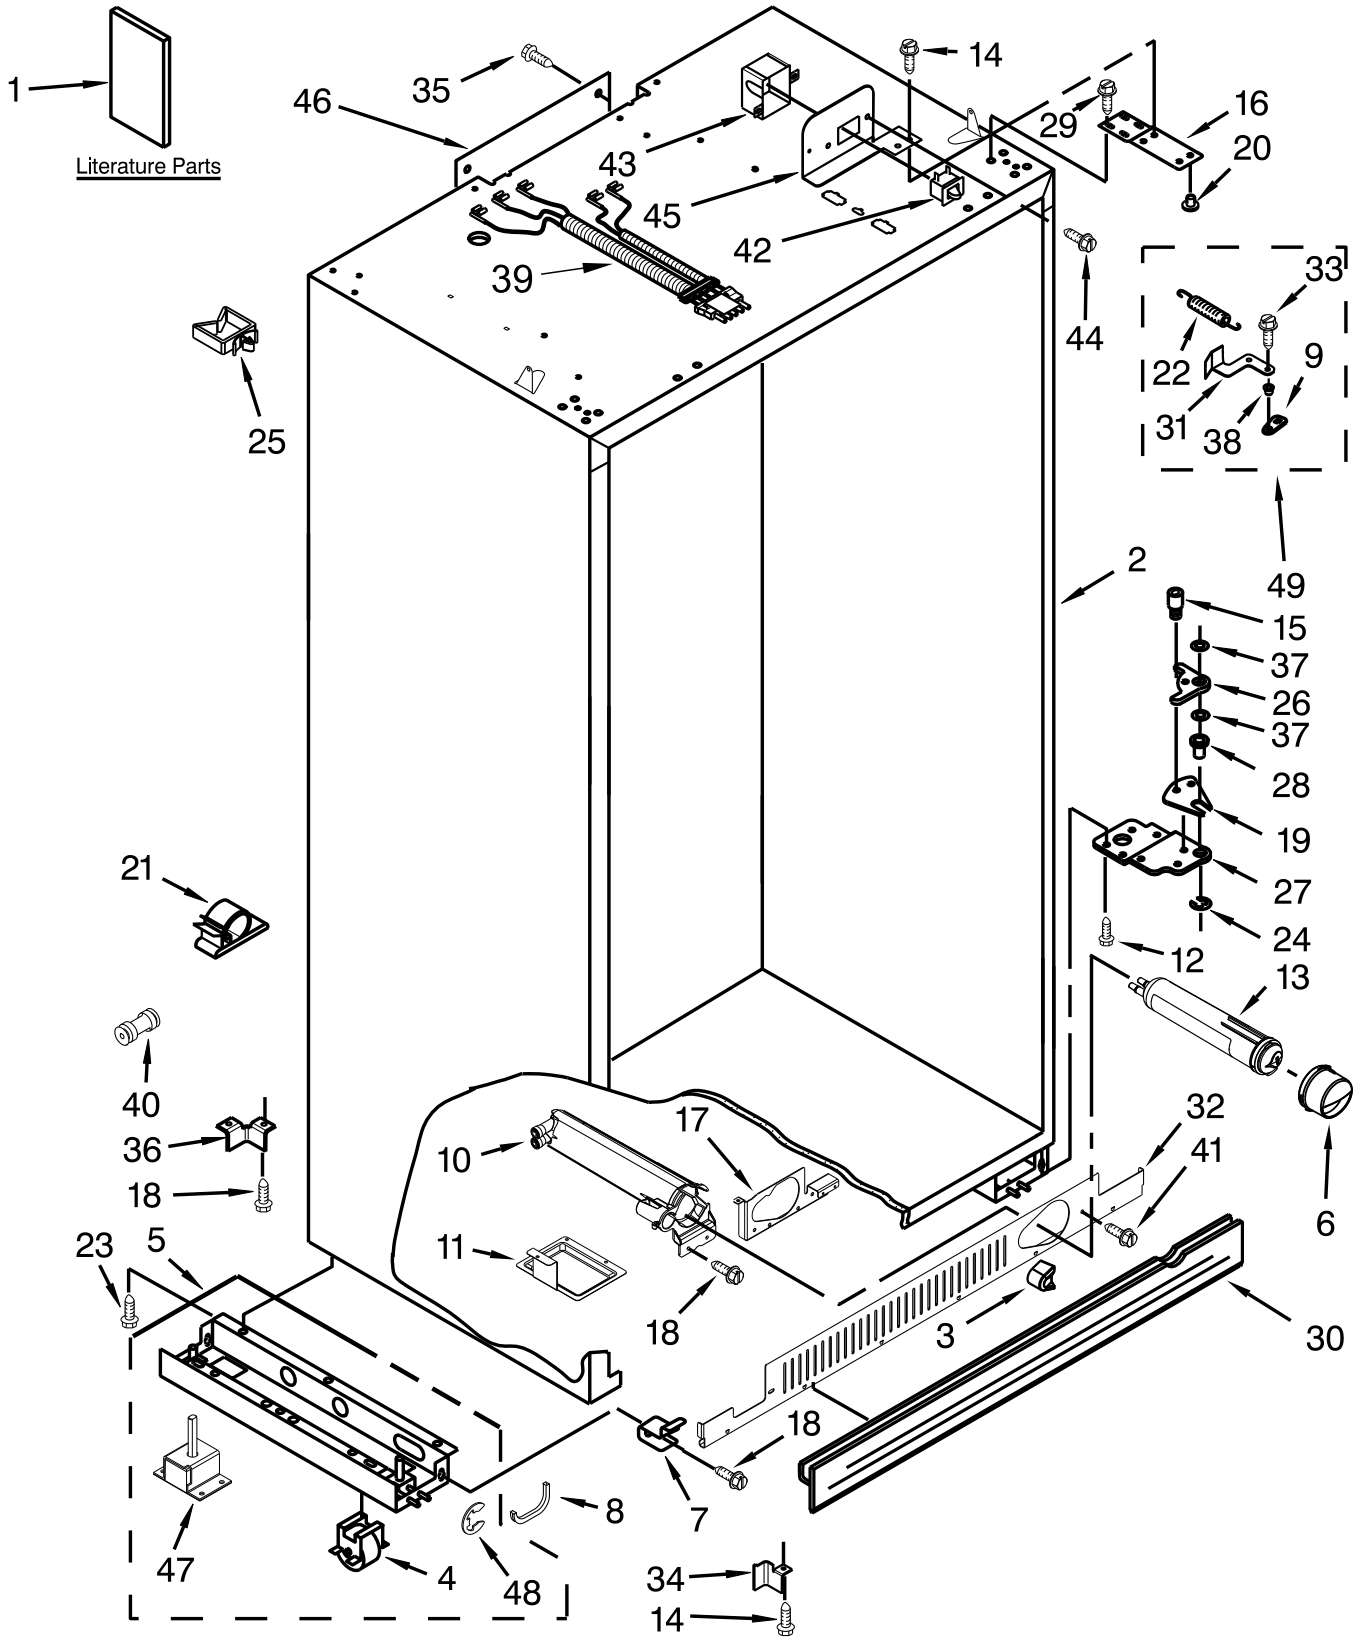

CABINET PARTS

CABINET PARTS

<u>Illus.</u> <u>No.</u>	<u>Part No.</u>	<u>Description</u>	<u>Illus.</u> <u>No.</u>	<u>Part No.</u>	<u>Description</u>	<u>Illus.</u> <u>No.</u>	<u>Part No.</u>	<u>Description</u>
1		Literature Parts	14	489399	Screw	33	W10485630	Screw
	W10763009	Use and Care Guide	15	3400230	Screw	34		Bracket, Support Base (Front)
	W10859715	Energy Guide	16	2257644	Hinge, Top		2006616	Left Hand
		Tech Sheet	17	W10674648	Bracket, Filter		2006556	Right Hand
	W10762990	English	18	W10001250	Screw	35	1157158	Screw
	W10762992	French	19	2004994	Lock, Bushing	36	2006617	Bracket, Base Support (Rear)
	W10763010	Installation Instructions	20	W10484913	Bushing, Top Hinge	37	2006346	Washer, Extension Arm
2		Cabinet (Not A Serviceable Part)	21	W10663352	Clip	38	2316859	Bushing, Extension Arm
3		Button, Water Filter	22	2221242	Spring, Door Closure (Green)	39	W10780213	Assembly, Switch Wire
	2260503B	Black	23	486194	Screw	40	W10271541	Connector, Union
4	W10138054	Assembly, Roller	24	2005008	Ring, Bushing Retaining	41	8281163	Screw (Stainless)
5		Assembly, Support Base	25	W10129069	Clip, Wire	42	1118894	Switch, Rocker Arm
	W10279275	Left Hand	26	W10482554	Cover, Bottom Gap		1115373	Switch, Rocker Arm Combination (Freezer)
	W10138423	Right Hand	27		Hinge (Bottom)	43	2215938	Cover, Switch
6		Cap, Water Filter		2006779	Left Hand	44	487415	Screw
	W10797527	Black		2006780	Right Hand	45		Bracket, Switch
7	2307640	Bracket, Grill Mounting	28	2302876	Bushing, Adjustable		W10741112	Left Hand
8	2307584	Grommet, Crossover Tube	29	8533913	Screw		W10741111	Right Hand
9	2320509	Stop, Door	30	W10188551	Skirt, Bottom Grille	46	2215612	Cover, Air Duct
10	W10121140	Housing, Water Filter	31		Extension Arm, Door Closer	47	2005032	Leveler, Adjustable
11	2318189	Tray, Filter Drip		W10709785	Left Hand	48	2006841	Ring, Retainer
12	3400525	Screw		W10728112	Right Hand	49		Cam Assembly
13	W10754687	Filter, Water	32		Grille Bottom, Front		2307857	Right Hand
				W10182718	Black