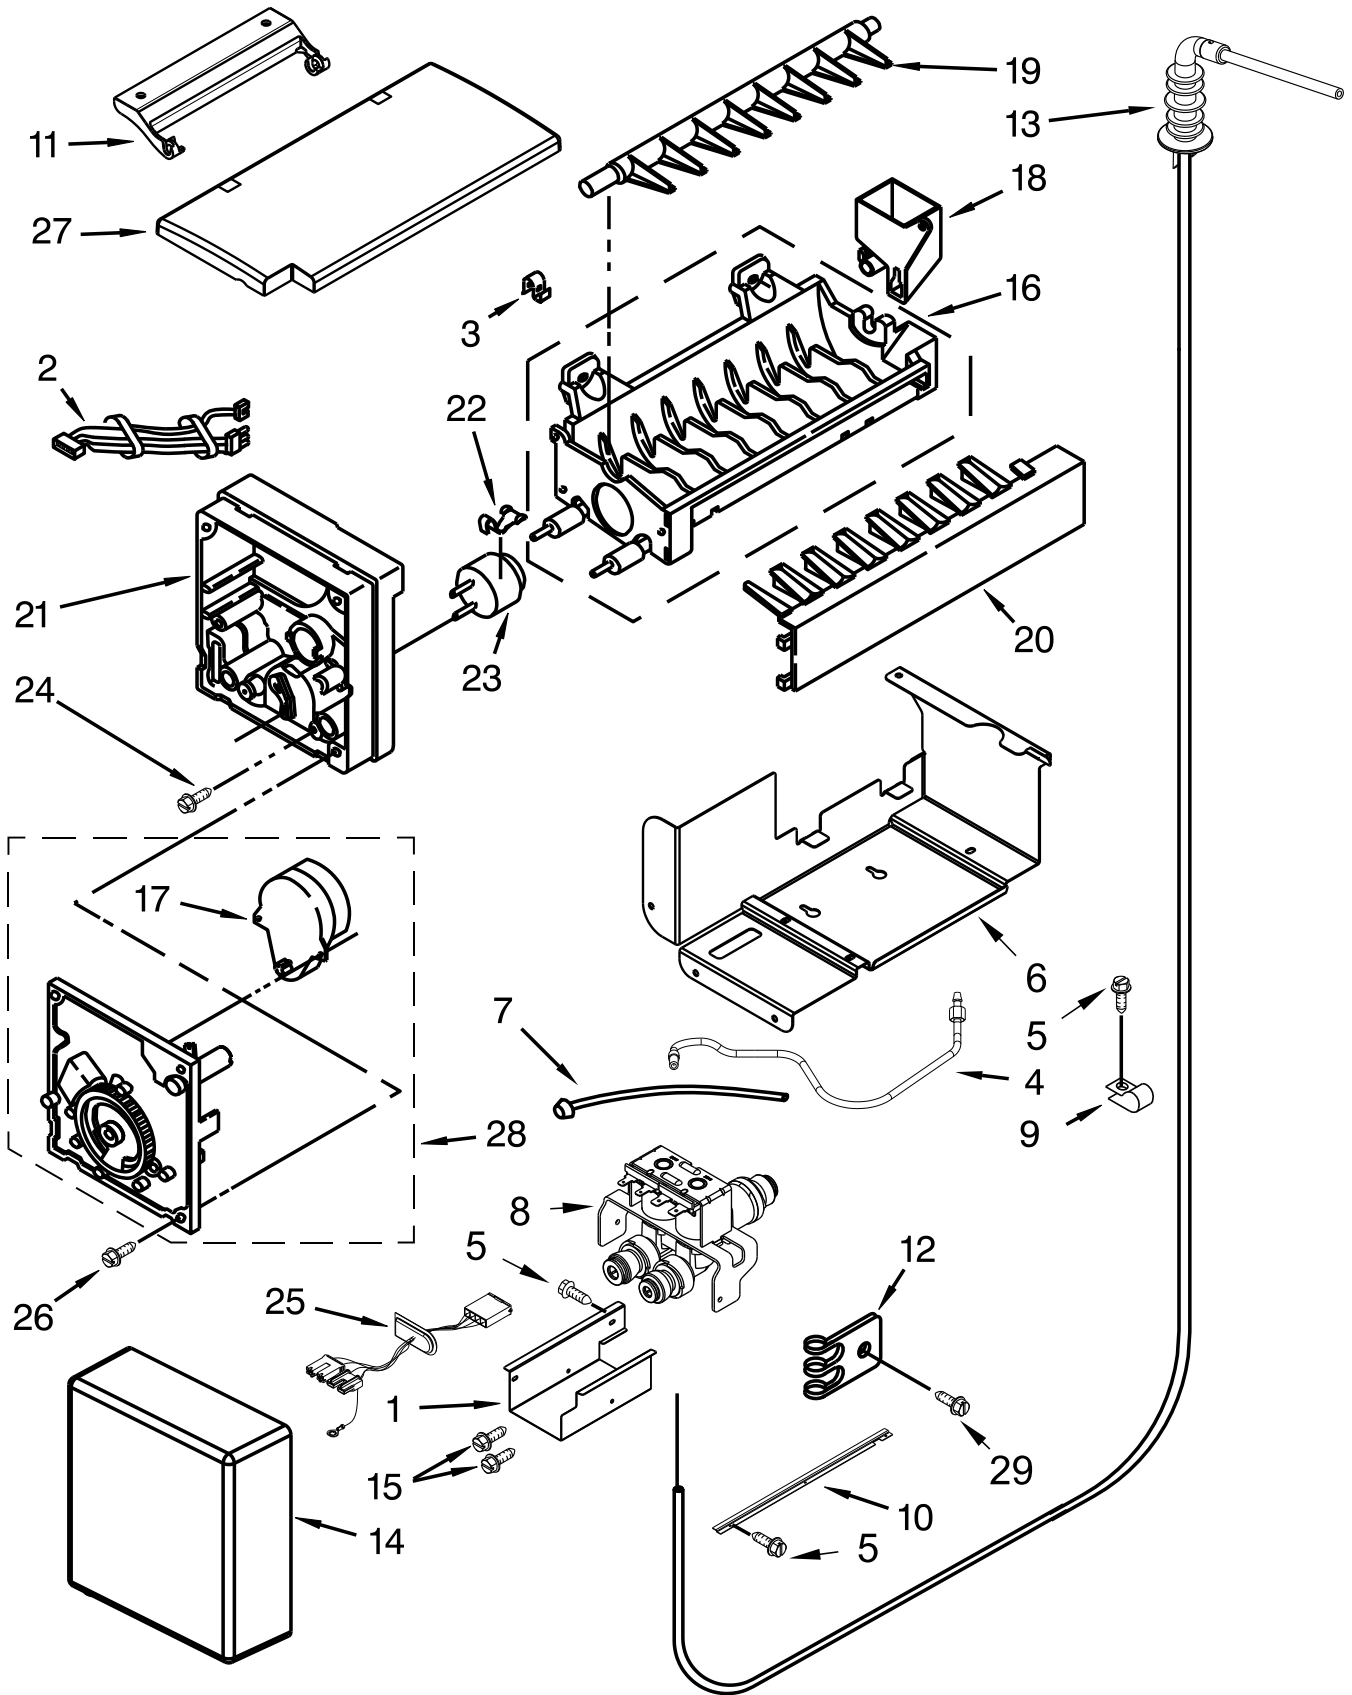

ICEMAKER PARTS

ICEMAKER PARTS

<u>Illus. No.</u>	<u>Part No.</u>	<u>Description</u>	<u>Illus. No.</u>	<u>Part No.</u>	<u>Description</u>	<u>Illus. No.</u>	<u>Part No.</u>	<u>Description</u>
1	2320601	Shield, Water Valve	13	W10357286	Fitting, Water	26	489276	Screw
2	W10508659	Assembly, Icemaker Wire	14	W10289690	Cover, Icemaker	27	W10504754	Cover, Icemaker
3	628379	Clip, Thermal Fuse	15	W10141604	Screw	28	W10223929	Assembly, Module and Motor
4	W10296807	Tube, Filter Inlet	16	628228	Assembly, Mold and Heater (Also Order 542638)	29	W10001250	Screw
5	486194	Screw	17		Motor, (Not Serviceable Order Item 28)	100	W10774430	Complete Icemaker Assembly
6	2252228	Bracket, Icemaker Mounting	18	W10377998	Cup, Fill			Following Parts Not Illustrated
7	W10683737	Tube, Filter Outlet	19	627843	Ejector	W10355016		Cleaner, Stainless Steel
8	W10820321	Valve, Inlet	20	W10272161	Stripper, Ice	W10355010		Cleaner, Kitchen & Appliance
9	2221070	Clamp, Tube	21	2194712	Support, Housing	W10355049		Wipes, Stainless Steel Cleaning
10	2320559	Support, Valve	22	2315522	Retainer, Thermostat	REFDEODOR...		Deodorizer Pack
11	2198641	Bracket, Icemaker Cover	23	627985	Thermostat			
12	2208136	Clip, Water Tube	24	W10001280	Screw			
			25	W10279391	Assembly, Smart Valve Wire