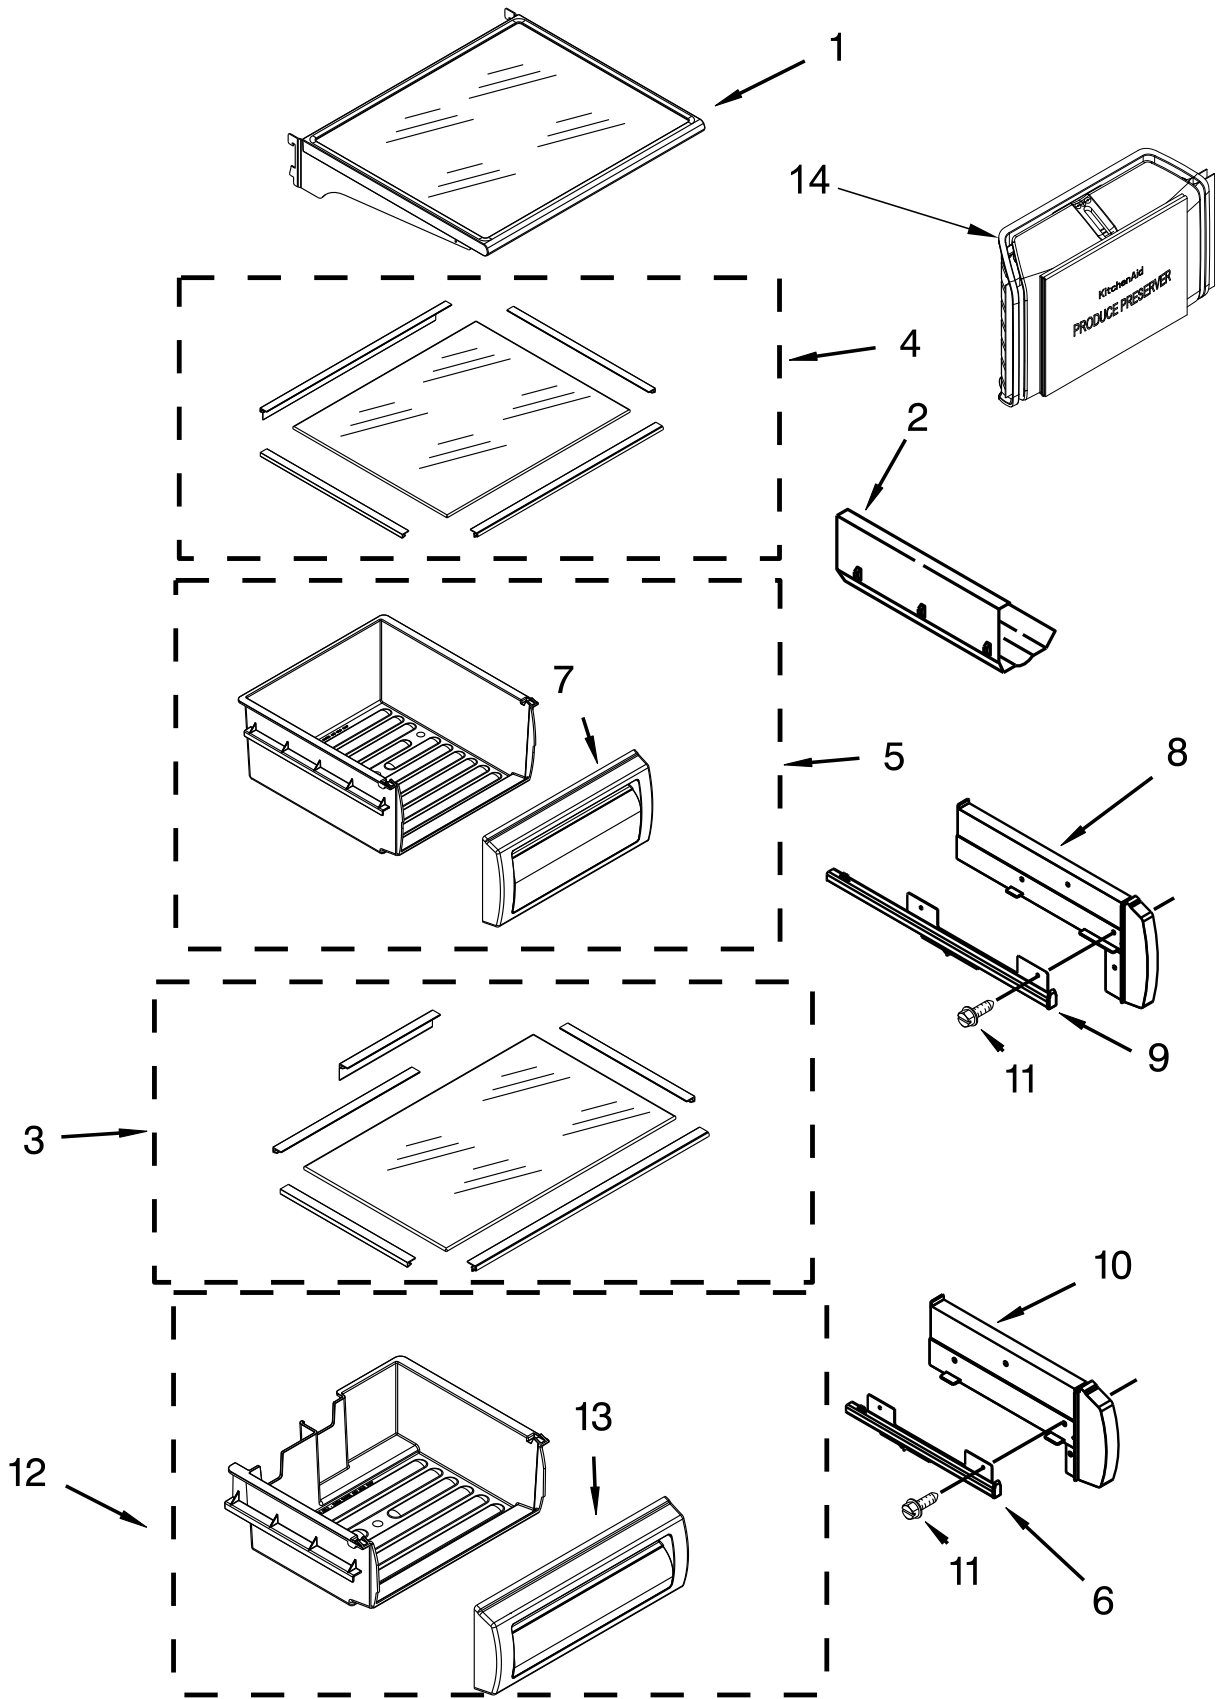

REFRIGERATOR SHELF PARTS

REFRIGERATOR SHELF PARTS

<u>Illus.</u> <u>No.</u>	<u>Part No.</u>	<u>Description</u>	<u>Illus.</u> <u>No.</u>	<u>Part No.</u>	<u>Description</u>	<u>Illus.</u> <u>No.</u>	<u>Part No.</u>	<u>Description</u>
1	W10568585	Assembly, Fixed Shelf	8		Spacer, Crisper	11	8533928	Screw
2	W10701859	Rack, Wine		2256223	Left Hand			Left Hand
3	W10556313	Assembly, Meat Pan Cover		2256222	Right Hand		8533929	Screw (Stainless)
4	W10556776	Assembly, Crisper Cover	9		Slide, Crisper			Right Hand
5	W10407625	Assembly, Crisper Pan		2302956	Left Hand	12	W10407628	Assembly, Meat Pan
6		Slide, Meat Pan	10	2302957	Right Hand	13	2256367	Assembly, Meat Pan Front
	2302954	Left Hand		2256243	Left Hand	14	W10593207	Assembly, Produce Preserver
	2302955	Right Hand		2256244	Right Hand			
7	2256249	Front, Crisper Pan