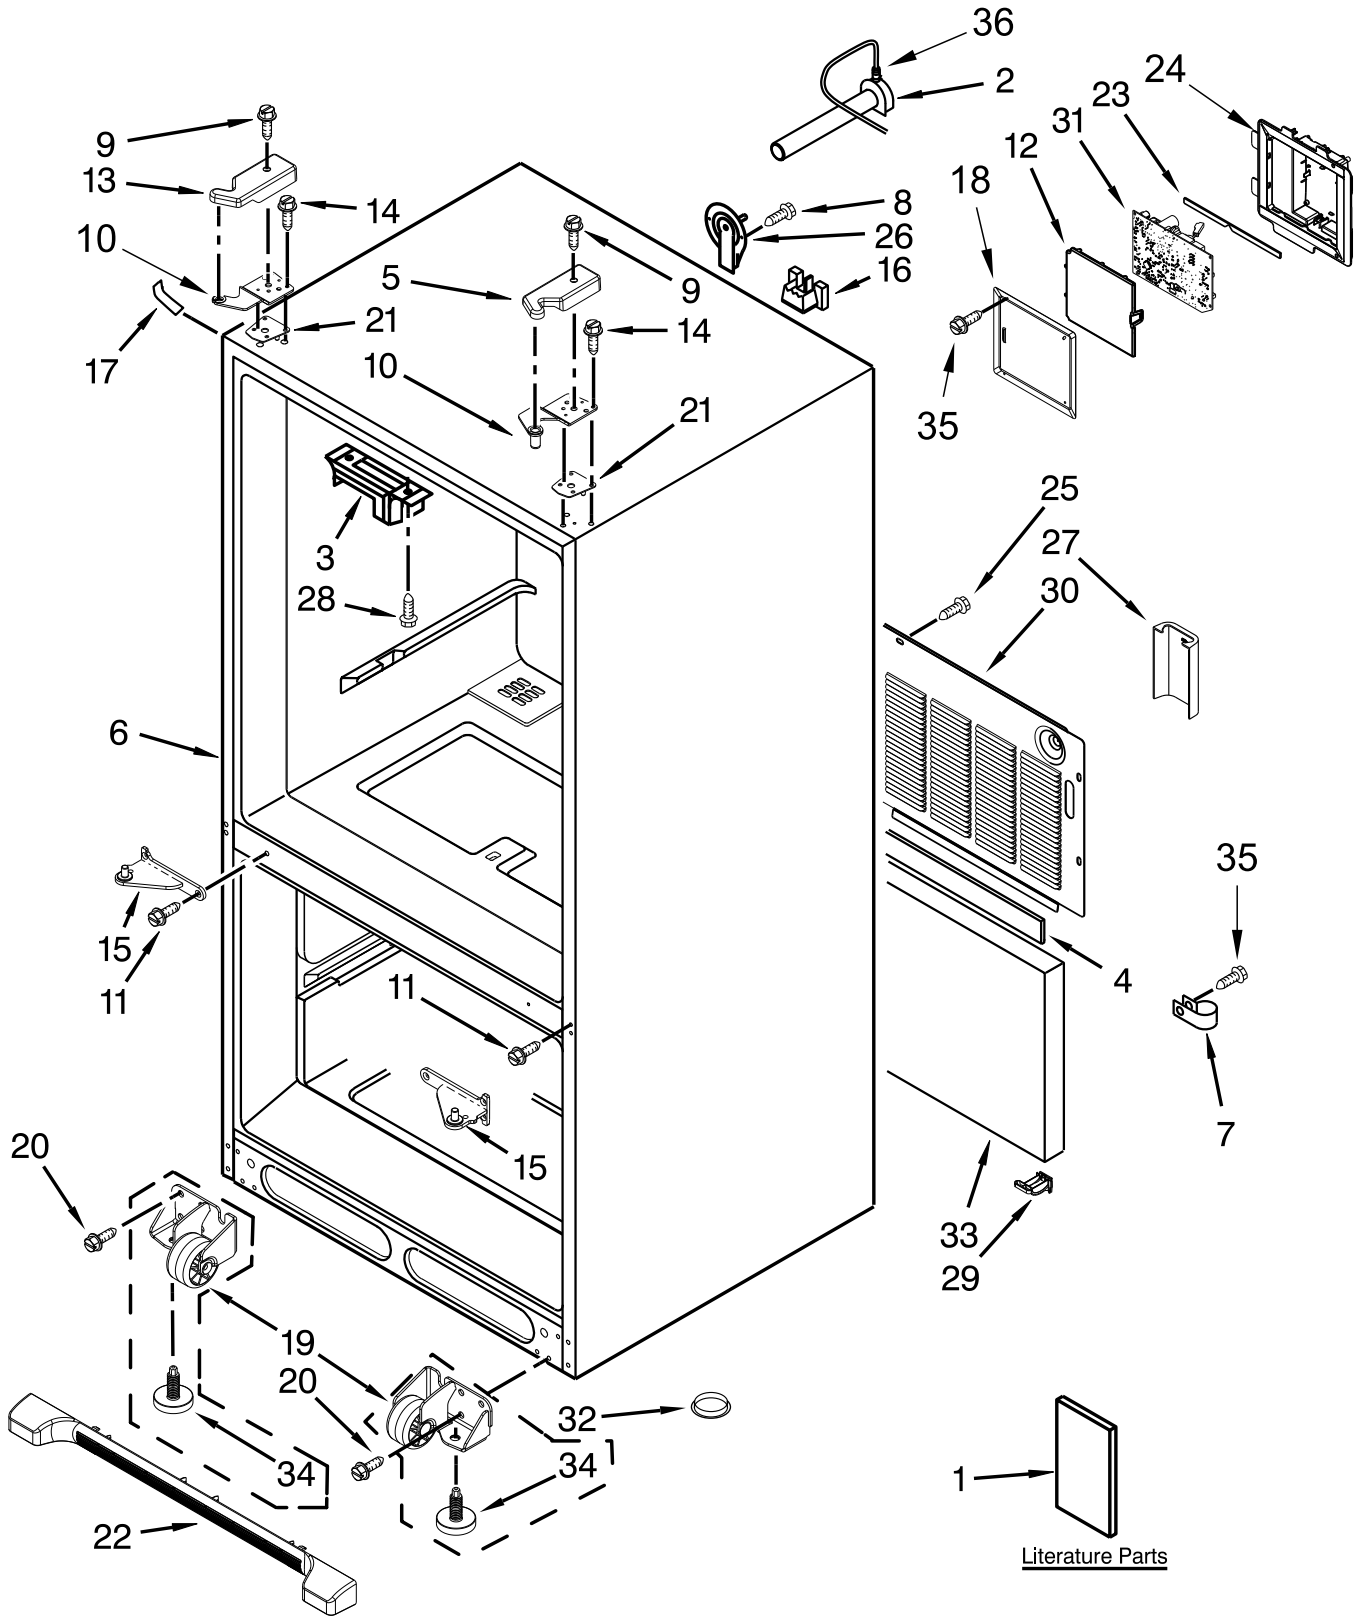

KitchenAid®

**REFRIGERATOR
33 IN BOTTOM MOUNT FRENCH DOOR**

MODELS:

KRFF302EWH00 (White)

KRFF302EBL00 (Black)

KRFF302ESS00 (Stainless Steel)

CABINET PARTS

CABINET PARTS

<u>Illus. No.</u>	<u>Part No.</u>	<u>Description</u>
1		Literature Parts
	W10636717	Tech Sheet
	W10635370	Use and Care Guide
	W10739661	Energy Guide
2	10463203	Elbow, Fill Tube
3	12698403	Plate, Pivot
4	B5759655	Gasket
5		Cover, Right Hinge
	12962302W	White
	12962302B	Black
	12962302APN..	Grey
6		Cabinet (Not A Serviceable Part)
7	M0108107	Clamp, Tube
8	12990504	Screw
9	12992602	Screw
10		Hinge, Top
	12963204EDN..	Left Hand
	12963205EDN..	Right Hand
11	W10339086	Screw
12	W10296541	Lid, HV Control Box
13		Cover, Left Hinge
	12962301W	White
	12962301B	Black
	12962301AP	Grey

<u>Illus. No.</u>	<u>Part No.</u>	<u>Description</u>
14	12992403	Screw
15		Hinge, Center (Left)
	13000001WD	White
	13000007ED	Black
	13000001AP	Grey
		Hinge, Center (Right)
	13000002WD	White
	13000008ED	Black
	13000002AP	Grey
16	W10658542	Block, Fill Tube
17		Cover, Corner
	12587703W	White
	12587703B	Black
	12587703AP	Grey
18	12961602	Cover, Control Box
19		Assembly, Roller
	W10515763	Left Hand
	W10515762	Right Hand
20	12991302	Screw
21		Shim, Hinge
	12999501	Left Hand
	12999502	Right Hand