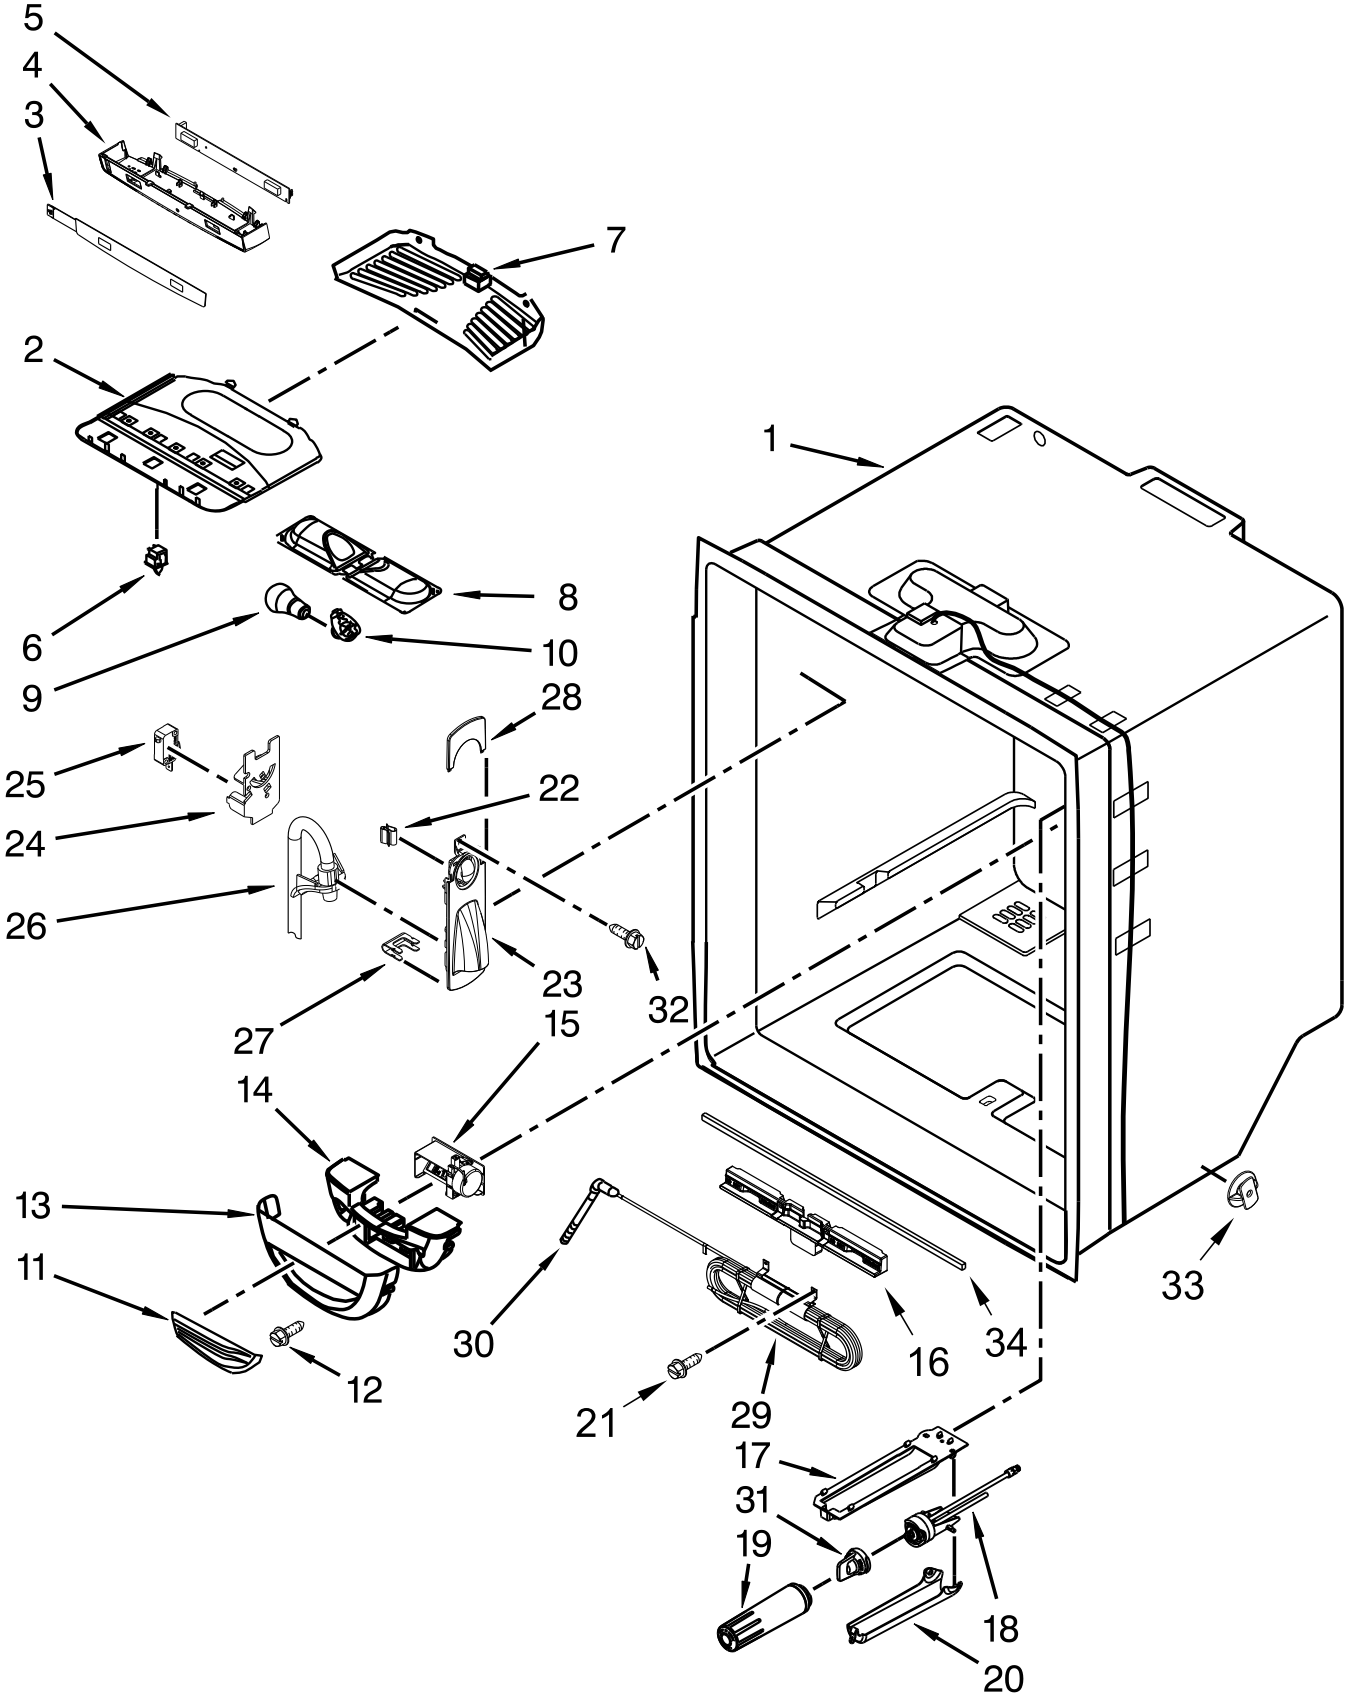

REFRIGERATOR LINER PARTS

REFRIGERATOR LINER PARTS

<u>Illus.</u> <u>No.</u>	<u>Part No.</u>	<u>Description</u>	<u>Illus.</u> <u>No.</u>	<u>Part No.</u>	<u>Description</u>	<u>Illus.</u> <u>No.</u>	<u>Part No.</u>	<u>Description</u>
1		Liner (Not A Serviceable Part)	14	13012402	Insulation, Damper	27	12251001	Clip, Water Tube
2	W10464766	Module, Light	15	W10594329	Control, Damper	28	12707005	Facade, Dispenser (Top)
3	W10746278	Overlay	16	W10300461	Insulation, Water Tank	29	12706112	Tank, Water
4	W10464767	Module, Control	17	12704801	Plate, Filter	30	61006182	Union, Water
5	W10625524	Board, Control	18	W10605367	Head, Water Filter	31	12664501SP	Cartridge, Bypass
6	12466104	Switch, Rocker	19	W10735404	Filter, Water	32	12990513	Screw
7	12806501N	Cover, Light	20	12568001	Cover, Filter	33	W10190541	Mount, Crisper Support
8	W10443023	Housing, Light	21	12990512	Screw	34	W10568045	Gasket, Seal
9	W10745744	Lamp, LED	22	B8390302	Clip, Facade			Following Parts Not Illustrated
10	12570701V	Socket, Light	23	W10585703	Facade, Dispenser	W10273869		Harness, Refrigerator Control (Includes Thermistor)
11	12806801	Insert, Damper Cover	24	W10585699	Plate, Dispenser			
12	12990604	Screw	25	12575501	Switch, Limit			
13	12806701	Cover, Damper	26	12707206	Guide, Waterline