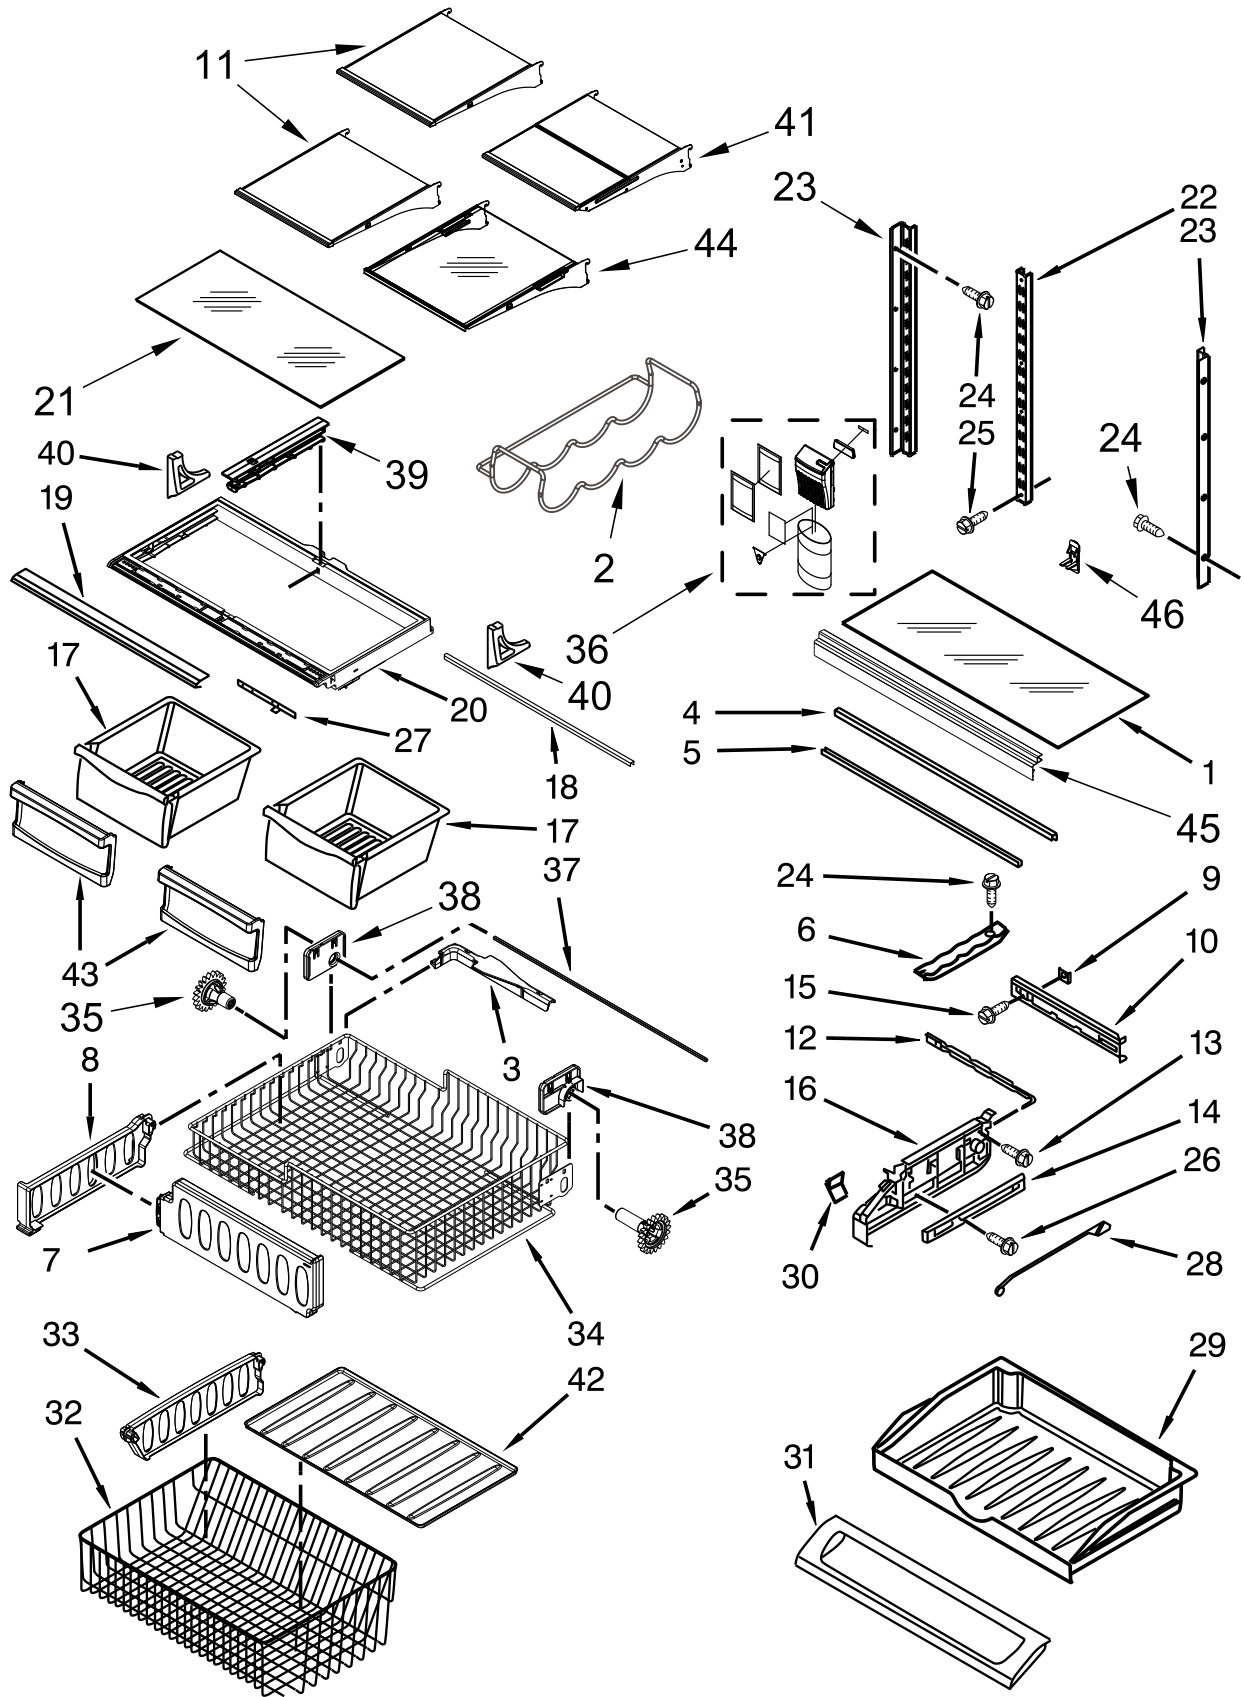

SHELF PARTS

SHELF PARTS

<u>Illus.</u> <u>No.</u>	<u>Part No.</u>	<u>Description</u>	<u>Illus.</u> <u>No.</u>	<u>Part No.</u>	<u>Description</u>	<u>Illus.</u> <u>No.</u>	<u>Part No.</u>	<u>Description</u>
1	12204820	Glass, Pantry	19	W10231343	Trim, Crisper	37	12812905WD	Shaft, Rack
2	W10740489	Rack, Wine	20	W10671241	Frame, Crisper	38		Mount, Gear
3	W10149389N	Lift, Bail Arm	21	12204822	Glass, Crisper		W10348259	Left Hand
4	W10528936	Support, Glass	22	W10273463	Ladder, Center		W10348260	Right Hand
5	12227302WD	Brace, Crisper Cover	23	W10251969	Ladder, Side	39	W10671238	Rail, Center Crisper
6	12531901	Track, Deli Drawer	24	12990513	Screw	40		Support, Crisper Frame
7	W10311695	Divider, Basket (Upper)	25	W10215666	Screw		12531001	Left Hand
8	W10241046	Divider, Basket (Upper)	26	12990504	Screw		12531002	Right Hand
9	12656902	Gasket, Pantry	27	12530805SP	Slide, Humidity Control	41	W10738156	Assembly, Tuck Shelf
10	13048301	Housing, Control	28	13048201	Bar, Control	42	W10316995	Tray, Lower Basket
11	W10739624	Shelf Assembly	29	13048501SP	Drawer, Pantry	43	12802302SP	Front, Crisper
12	13048401	Slide, Temperature	30	12655204	Knob, Temperature Control	44	W10739625	Shelf Assembly (Wine)
13	12990512	Screw	31	12656823	Lid, Pantry	45	13048801	Trim, Pantry Glass
14	W10235370	Glide, Pantry	32	W10503183	Basket, Freezer (Lower)	46	12531802	Hook, Ladder
15	12990513	Screw	33	W10146440	Divider, Basket (Lower)			
16		Endcap, Pantry	34	W10348238	Basket, Freezer (Upper)			
	13047801	Left Hand	35		Gear, Spur			
	13047701	Right Hand		W10474716	Left Hand			
17	12530505SP	Pan, Crisper		W10474715	Right Hand			
18	12227303WD	Brace, Crisper Cover	36	W10596756	Assembly, Produce Preserver			