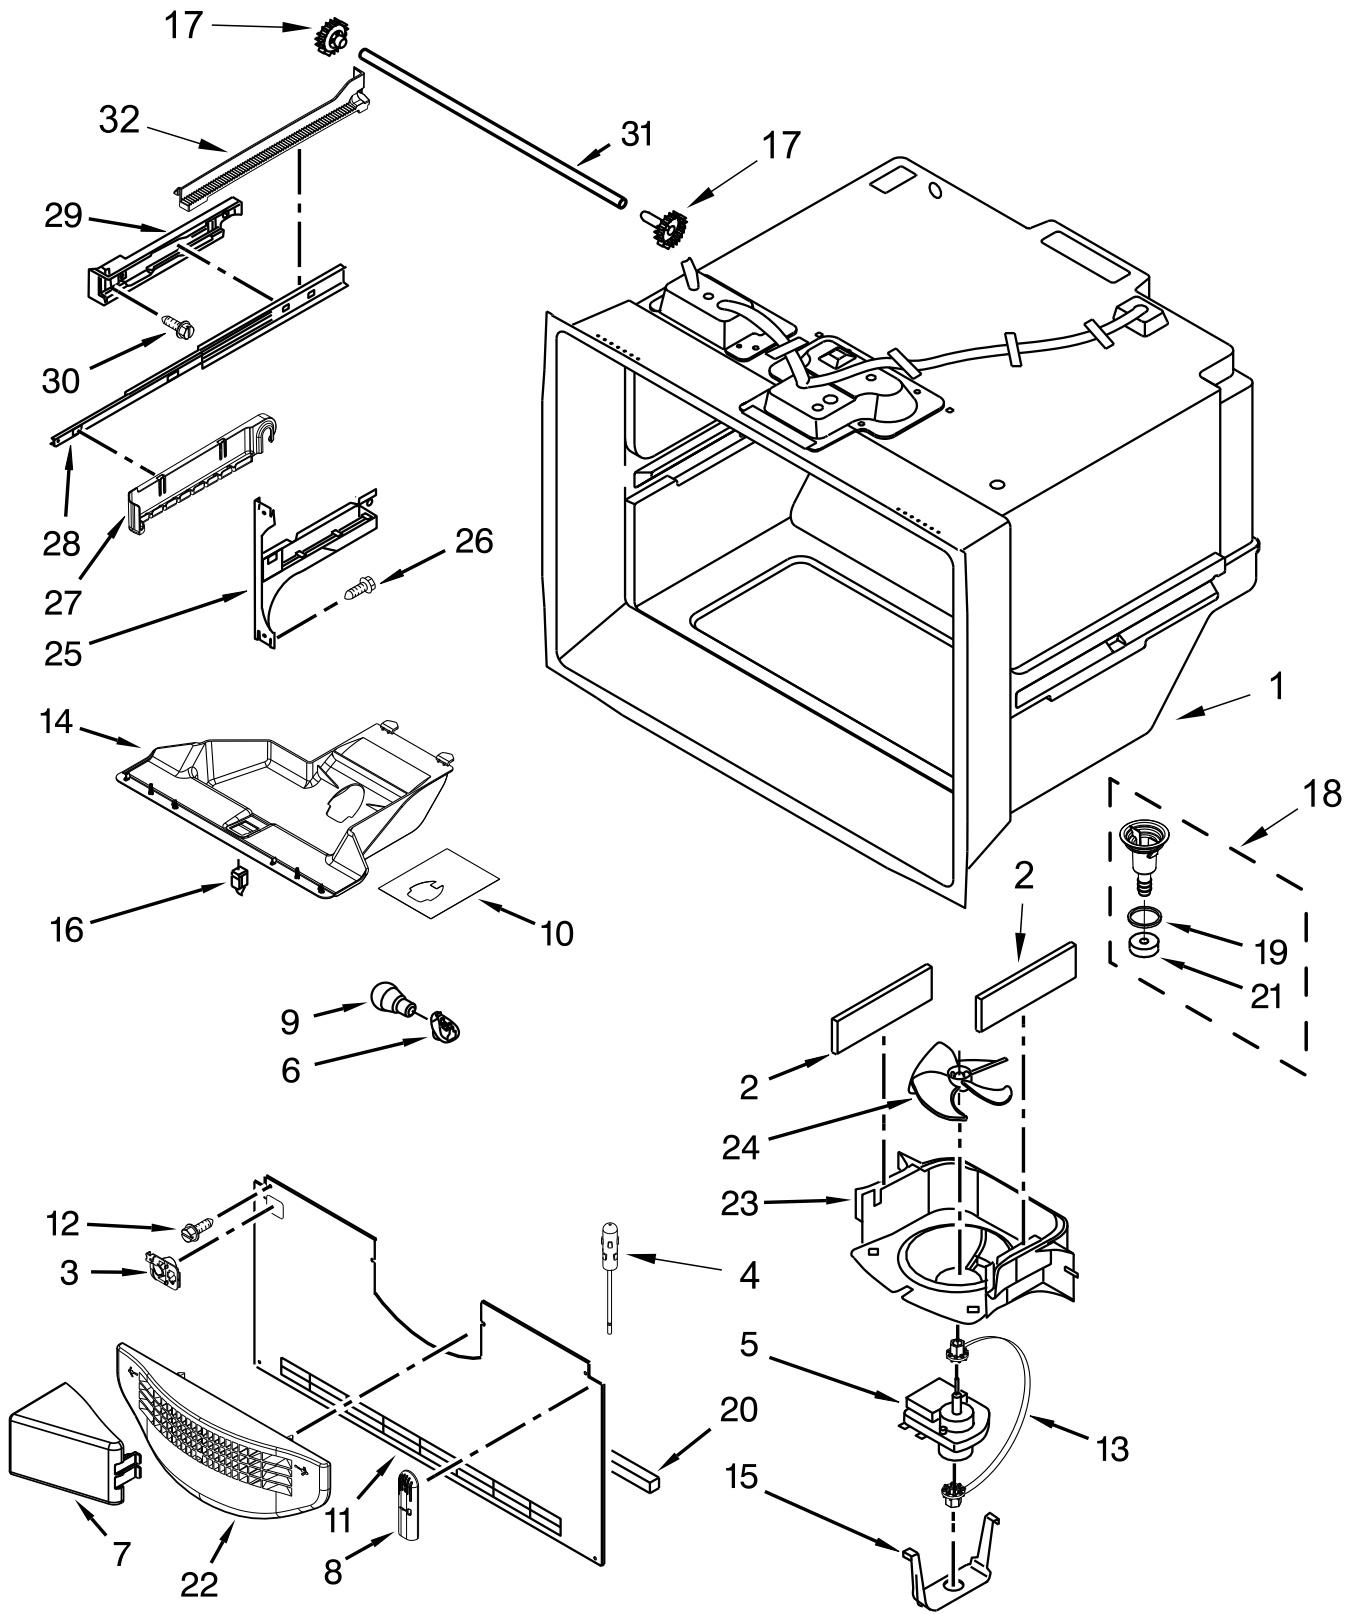

FREEZER LINER PARTS

FREEZER LINER PARTS

<u>Illus.</u> <u>No.</u>	<u>Part No.</u>	<u>Description</u>	<u>Illus.</u> <u>No.</u>	<u>Part No.</u>	<u>Description</u>	<u>Illus.</u> <u>No.</u>	<u>Part No.</u>	<u>Description</u>
1		Liner (Not A Serviceable Part)	16	12466105	Switch, Light	28	W10120018	Slide, Door
2	A3189392	Gasket, Foam	17	12002497	Gear	29		Adapter, Slide
3	12932103	Guide, Fill Tube	18	W10662407	Assembly, Drain Funnel		W10284684	Left Hand
4	12791419SP	Thermistor	19	M0500703	Seal		W10284685	Right Hand
5	13062901	Motor, Evaporator	20	A3189395	Gasket, Foam	30	12990501	Screw
6	12570701	Socket, Light	21	B8381501	Gasket, Drain	31	12812902WD	Shaft, Rack
7	W10157765	Diverter, Air	22	13024803	Grille, Freezer Air	32		Rack, Side
8	12815301	Cover, Thermistor	23	13057901	Shroud, Evaporator Fan		W10516603	Left Hand
9	W10745744	Lamp, LED	24	2169142	Blade, Fan		W10516602	Right Hand
10	W10277466	Foil, Housing	25		Bracket, Door			
11	W10308415	Cover, Evaporator		W10330991	Left Hand			
12	12990511	Screw		W10330993	Right Hand			
13	W10150583	Grommet, Fan Motor	26	12990521	Screw			
14	W10277025	Module, Light	27		Cradle, Basket			
15	13058002	Clip, Evaporator Motor		W10280608	Left Hand			
				W10280613	Right Hand