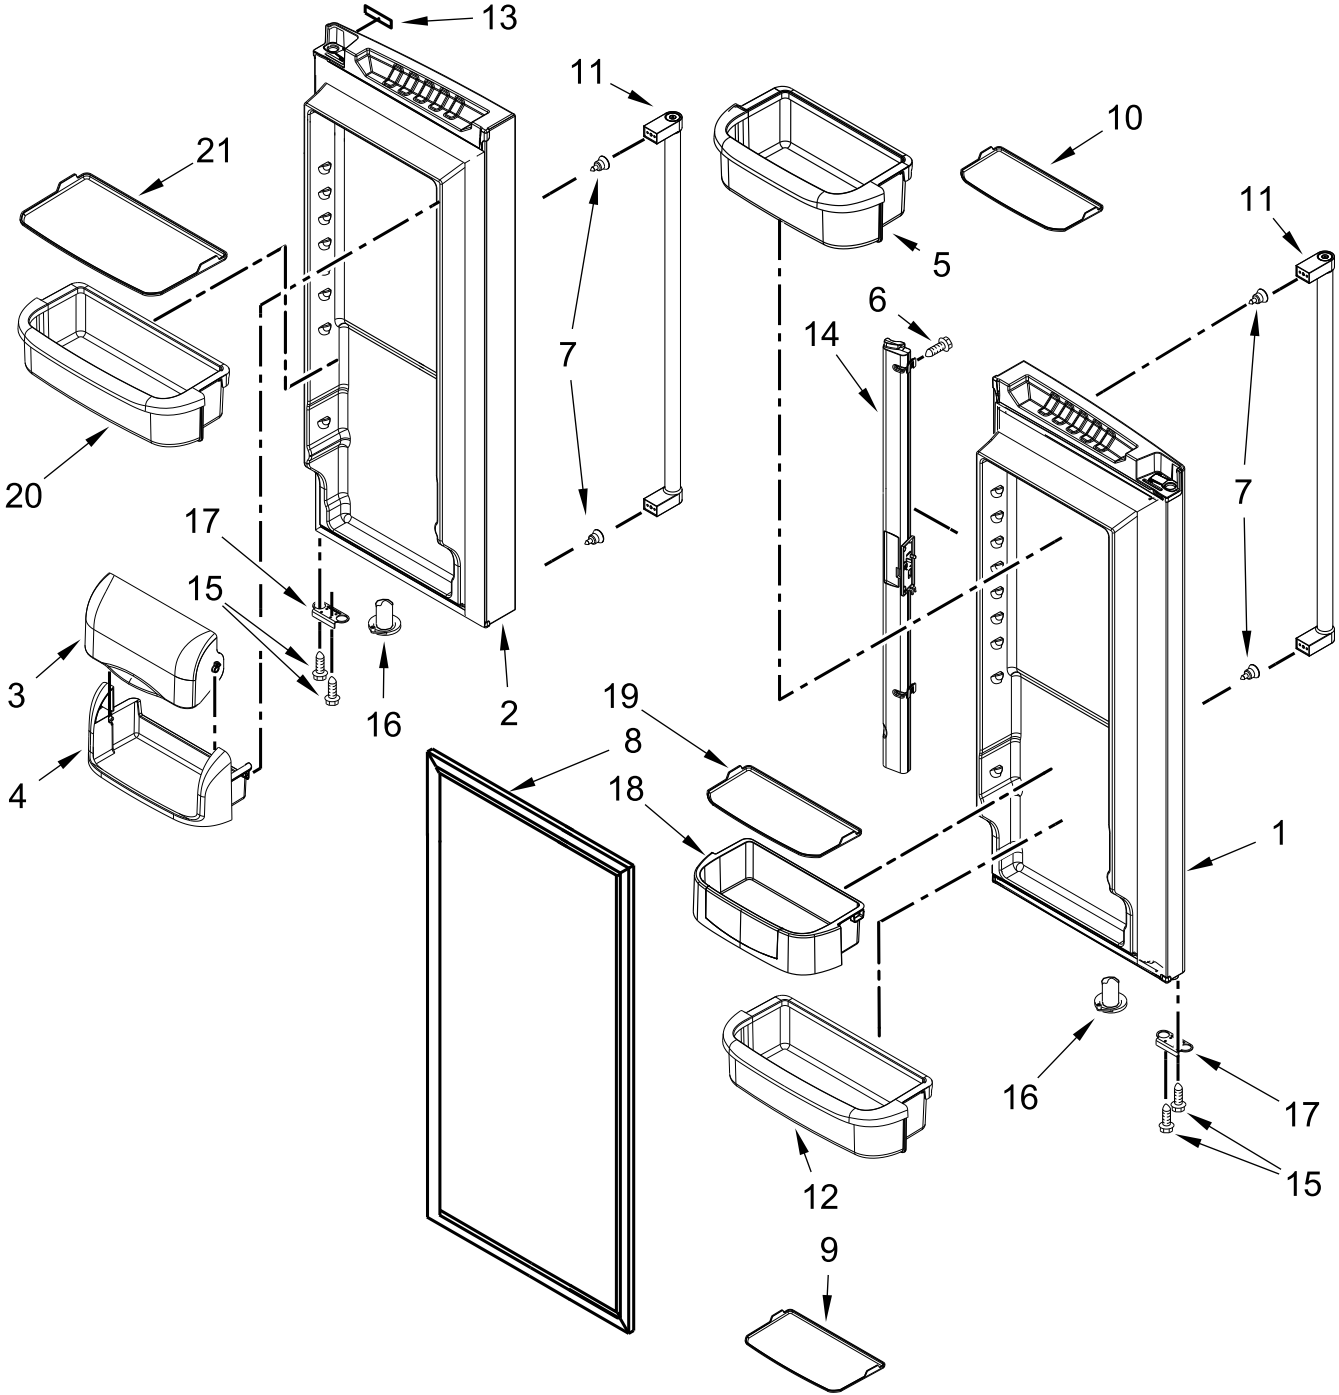

FREEZER LINER PARTS

<u>Illus.</u> <u>No.</u>	<u>Part No.</u>	<u>Description</u>	<u>Illus.</u> <u>No.</u>	<u>Part No.</u>	<u>Description</u>	<u>Illus.</u> <u>No.</u>	<u>Part No.</u>	<u>Description</u>
1		Liner (Not A Serviceable Part)	16	12466105	Switch, Light	28	W10120018	Slide, Door
2	A3189392	Gasket, Foam	17	12002497	Gear	29		Adapter, Slide
3	12932103	Guide, Fill Tube	18	W10662407	Assembly, Drain Funnel		W10284684	Left Hand
4	12791419SP	Thermistor	19	M0500703	Seal		W10284685	Right Hand
5	13062901	Motor, Evaporator	20	A3189395	Gasket, Foam	30	12990501	Screw
6	12570701	Socket, Light	21	B8381501	Gasket, Drain	31	12812902WD	Shaft, Rack
7	W10157765	Diverter, Air	22	13024803	Grille, Freezer Air	32		Rack, Side
8	12815301	Cover, Thermistor	23	13057901	Shroud, Evaporator Fan		W10516603	Left Hand
9	W10745744	Lamp, LED	24	2169142	Blade, Fan		W10516602	Right Hand
10	W10277466	Foil, Housing	25		Bracket, Door			
11	W10308415	Cover, Evaporator		W10330991	Left Hand			
12	12990511	Screw		W10330993	Right Hand			
13	W10150583	Grommet, Fan Motor	26	12990521	Screw			
14	W10277025	Module, Light	27		Cradle, Basket			
15	13058002	Clip, Evaporator Motor		W10280608	Left Hand			
				W10280613	Right Hand			

REFRIGERATOR DOOR PARTS