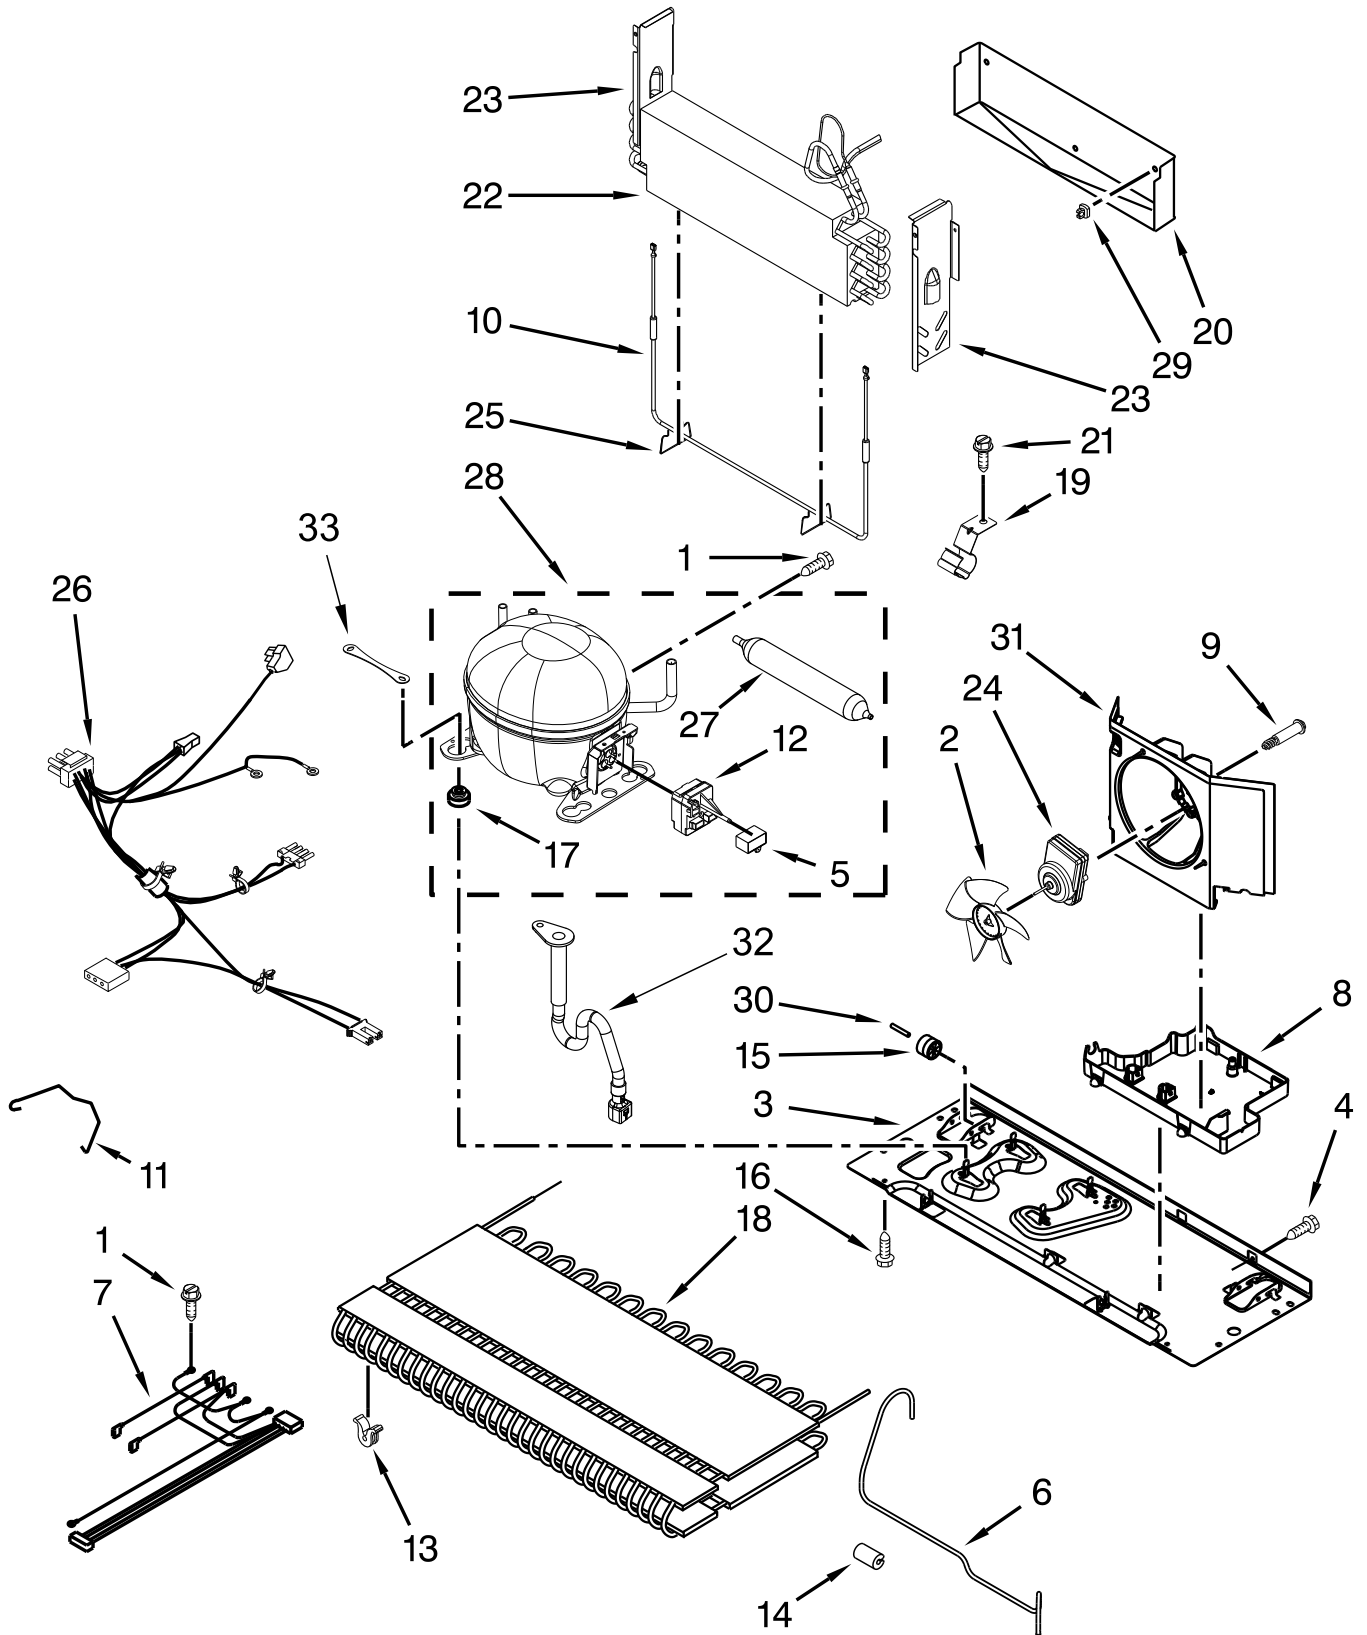

UNIT PARTS

UNIT PARTS

<u>Illus.</u> <u>No.</u>	<u>Part No.</u>	<u>Description</u>	<u>Illus.</u> <u>No.</u>	<u>Part No.</u>	<u>Description</u>	<u>Illus.</u> <u>No.</u>	<u>Part No.</u>	<u>Description</u>
1	12992301	Screw	17	10835903	Grommet	31	W10189184	Shroud, Condenser Fan
2	12825803	Blade, Fan	18	W10346420	Condenser	32	W10622099	Extension, Drain Tube
3	W10480110	Basepan	19	W10281329	Clip, Drier	33	W10236396	Strap, Compressor
4	12990511	Screw	20	W10292802	Tray, Drip			
5	W10350564	Capacitor	21	12990701	Screw			Following Parts Not Illustrated
6	W10306059	Tube, Discharge	22	W10317013	Evaporator		978025	Valve, Access
7	W10292239	Harness, Evaporator Heater	23		Dam		978026	Valve, Access
8	W10655367	Pan, Drain		12225602	Left Hand		978027	Valve, Access
9	W10622701	Screw		12225702	Right Hand		978028	Valve, Access
10	12729128	Heater, Defrost	24	W10609117	Motor, Condenser Fan		978029	Valve, Access
11	W10650382	Strap, Bale	25	10428101	Clip, Heater		978030	Valve, Access
12	W10330834	Device, Start	26	W10679208	Harness, Unit (Includes Power Cord)		876764	Valve, Access
13	W10137529	Grommet, Condenser	27	W10177049	Drier			REFRIGERANT CHARGE
14	2319835	Grommet, Condenser	28	W10391109	Compressor (Also Order 876765 Tube Kit)			5.0 oz. (R-134A)
15	12477102	Roller	29	10623002	Clip, Evaporator			
16	12992101	Screw	30	12477202	Axle, Roller