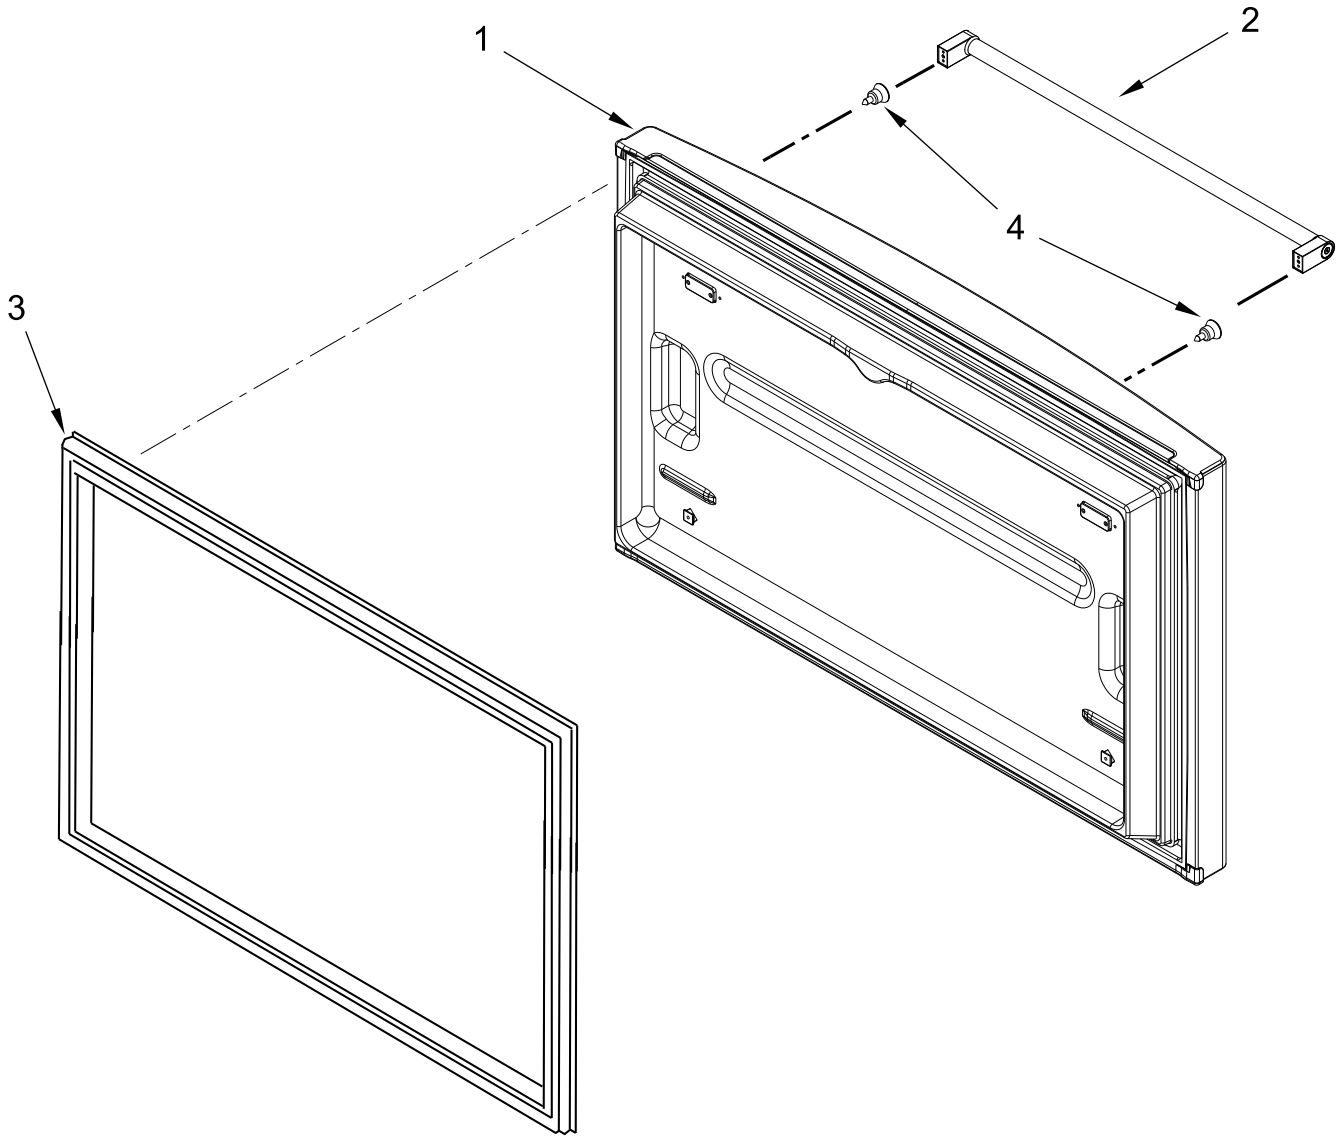

FREEZER DOOR PARTS