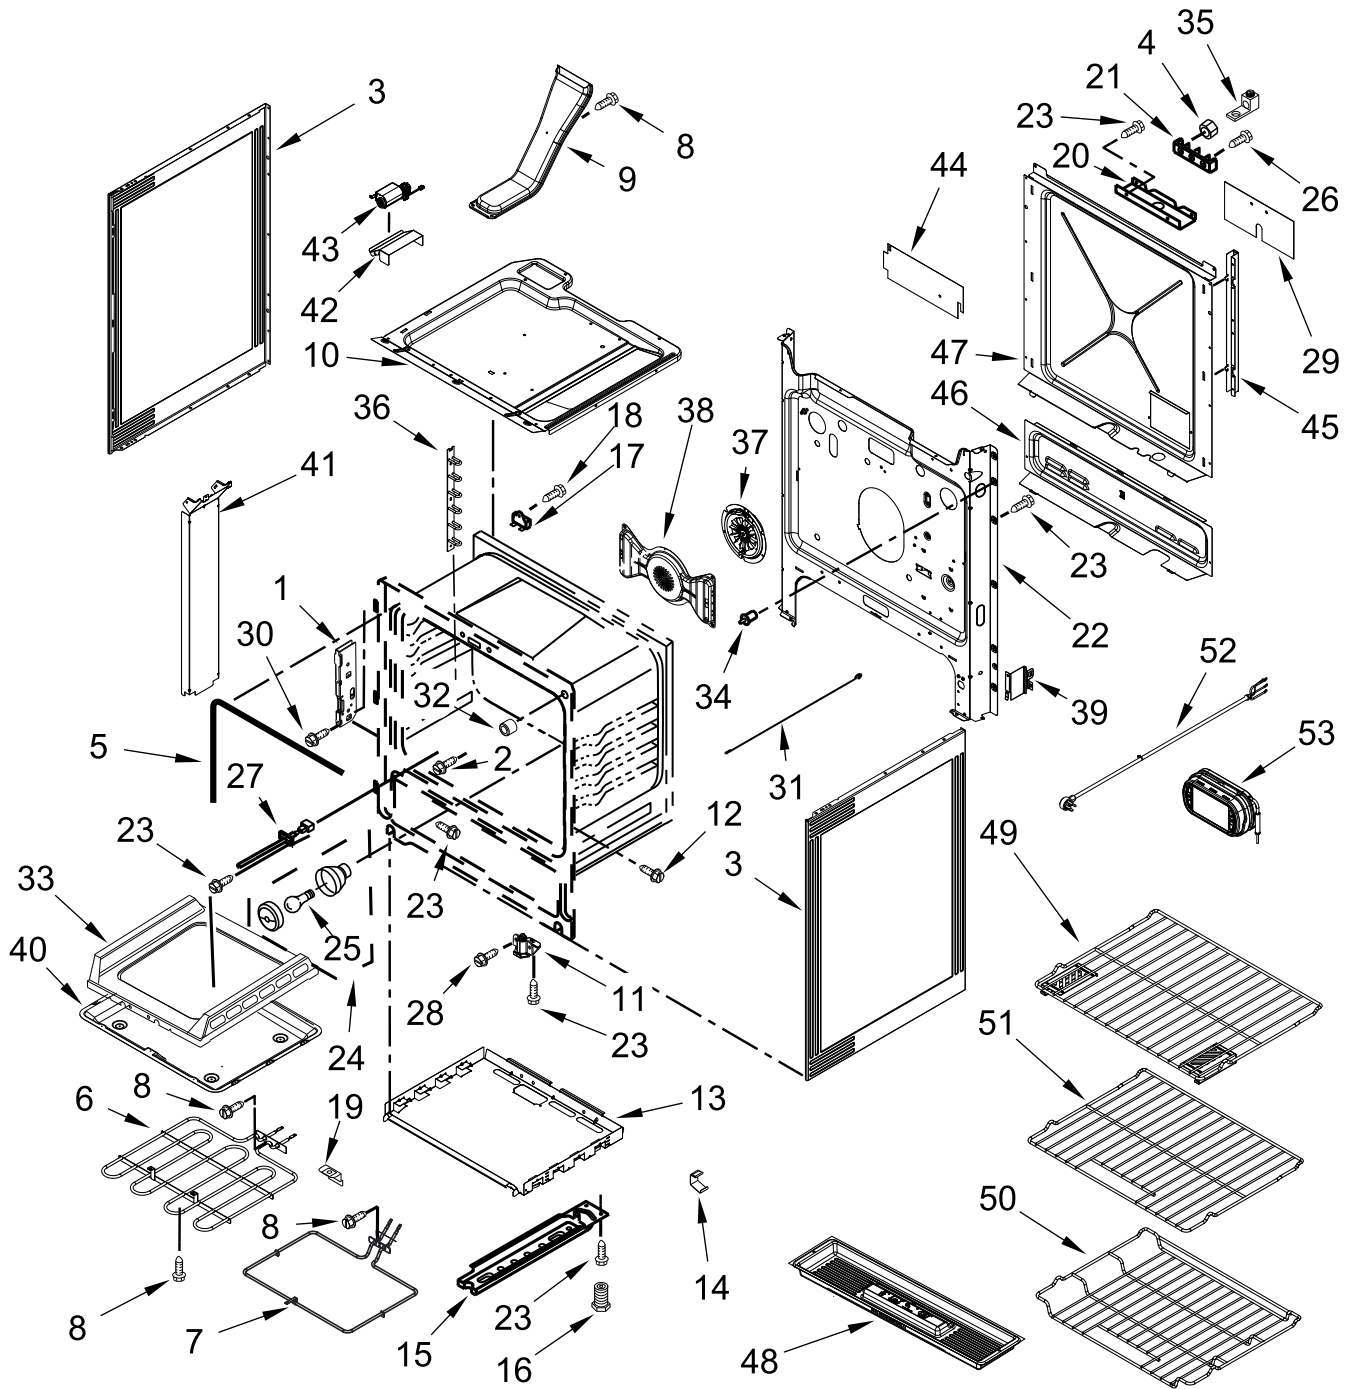

CHASSIS PARTS

CHASSIS PARTS

<u>Illus.</u> <u>No.</u>	<u>Part No.</u>	<u>Description</u>	<u>Illus.</u> <u>No.</u>	<u>Part No.</u>	<u>Description</u>	<u>Illus.</u> <u>No.</u>	<u>Part No.</u>	<u>Description</u>
1	W10289077	Receiver, Hinge	24	W10454648	Assembly, Light	49	W10554007	Rack, Steam
2	3196560	Screw	25	311255	Bulb, Oven Light	50	W10554006	Rack, Maximum Capacity
3		Panel, Side	26	3400016	Screw	51	W10554008	Rack, Sliding
	W10162245	Black	27	W10586204	Sensor	52	W10233363	Cord, Power
4	3400029	Nut	28	3196169	Screw	53		The wireless meat probe is a licensed product and covered by the manufacturer total replacement warranty. If the customer has any questions or concerns regarding the accessory please have them call KitchenAid Customer Satisfaction Center toll-free at 1-800-541-6390 or visit our web site at www.KitchenAid.com. No warranty claims will be paid for the wireless meat probe or will this be a service part.
5	W10162385	Gasket, Door	29	W10655441	Shield, Power Cord			INSULATION
6	W10544952	Element, Broil	30	W10031780	Screw	W10289173		Insulation, Wrap
7	W10774342	Element, Bake	31	W10273192	Rod, Door Switch	W10575374		Insulation, Bottom
8	W10362924	Screw	32	9758701	Spacer, Door	4820F015-59		Insulation, Strap
9	W10613792	Assembly, Flue	33	W10774446	Bottom, Oven	W10162240		Insulation, Back
10	W10289168	Box, Burner	34	W10627802	Switch, Door	7111P017-60		Clamp, Wire
11	W10341186	Assembly, Front Foot	35	W10281322	Kit, Bare Wire Adapter Block			
12	W10067840	Screw	36	W10603482	Rack, Ladder			
13	W10541959	Shield, Bake	37	W10563084	Assembly, Convection			
14	W10137382	Clip, Panel	38	W10346153	Baffle, Full Convection			
15	W10390008	Assembly, Base Rail (Left)	39	W10273002	Bracket, Oven Support			
	W10390007	Assembly, Base Rail (Right)	40	W10346147	Pan, Bake			
16	W10058460	Foot, Leveling	41	W10162255	Duct, Cover			
17	3196548	Fuse, Thermal	42	W10162254	Duct, Cooling			
18	3196172	Screw	43	W10162259	Assembly, Cooling Fan			
19	W10035900	Support, Oven Bottom	44	W10655485	Shield, Wire			
20	3186034	Bracket, Service	45	W10162241	Channel, Rear			
21	W10245259	Block, Terminal	46	W10162248	Cover, Wire			
22	W10162247	Main, Back Downdraft	47	W10289172	Cover, Back			
23	3196178	Screw	48	W10686408	Kit, Reservoir (Steam Rack)