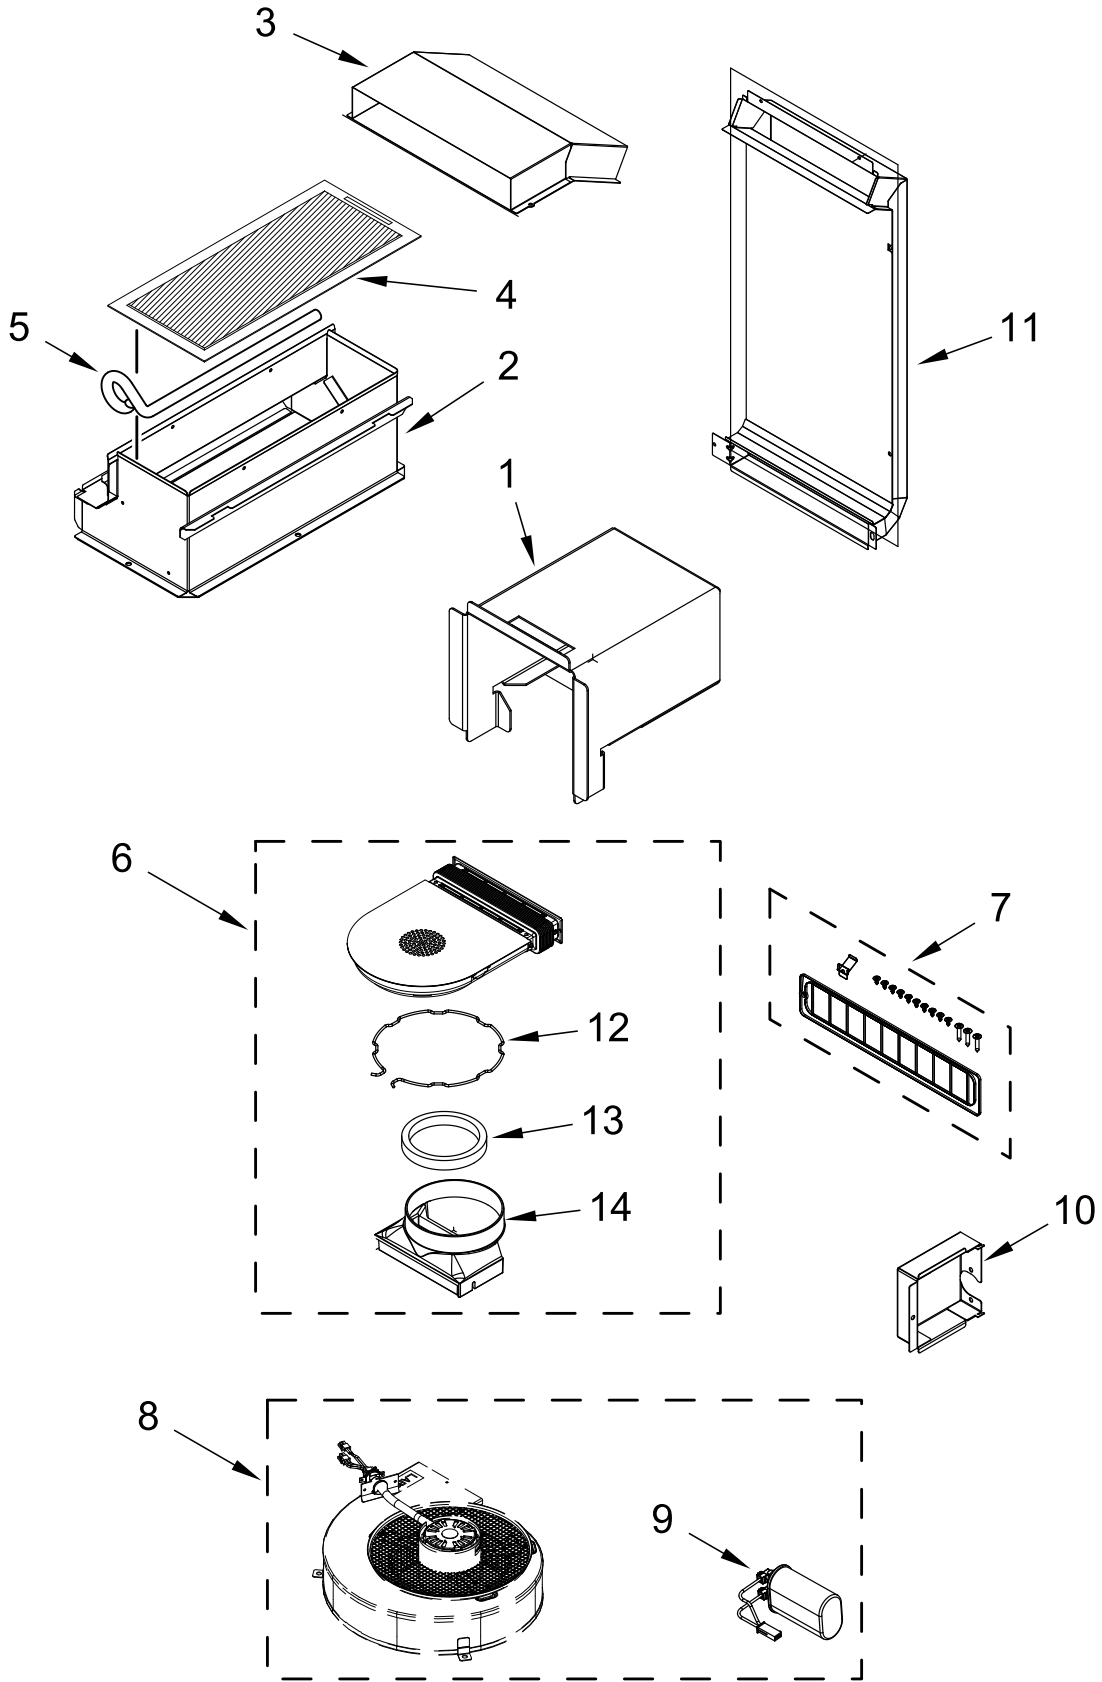

BLOWER PARTS

BLOWER PARTS

<u>Illus.</u> <u>No.</u>	<u>Part No.</u>	<u>Description</u>
1	W10661156	Enclosure, Blower
2	W10572224	Plenum, Intake
3	W10572145	Plenum, Upper
4	W10575379	Grease, Filter
5	W10575393	Guard, Filter
6	W10789431	Kit, Plenum Transition

<u>Illus.</u> <u>No.</u>	<u>Part No.</u>	<u>Description</u>
7	W10789391	Kit, Blower Installation
8	W10789388	Kit, Blower
9	W10788527	Capacitor, Assembly
10	W10787917	Cover, Capacitor
11	W10661835	Plenum, Side

<u>Illus.</u> <u>No.</u>	<u>Part No.</u>	<u>Description</u>
12	W10702071	Retainer
13	W10759311	Gasket, Blower
14	W10642096	Adaptor, Exhaust