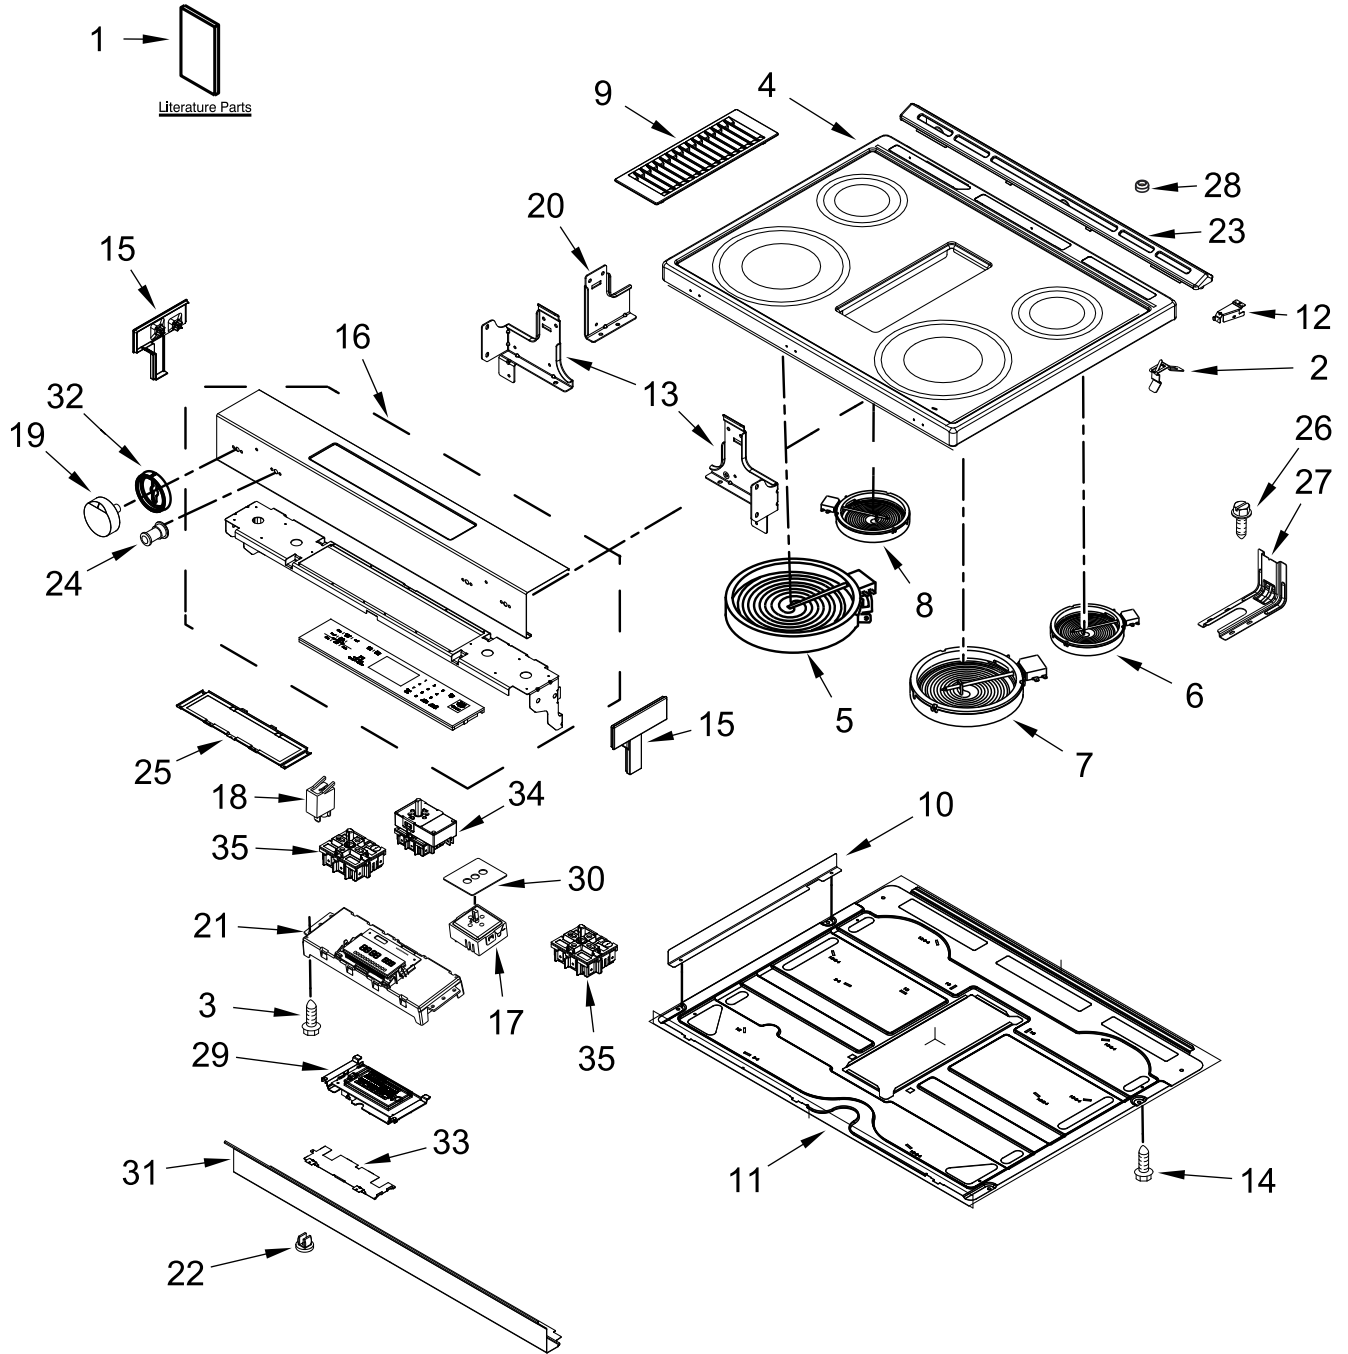

KitchenAid®

**30" 4 Element Electric Downdraft
Slide-In**

MODELS:

KSEG950ESS0 (Stainless)

COOKTOP PARTS

COOKTOP PARTS

<u>Illus. No.</u>	<u>Part No.</u>	<u>Description</u>	<u>Illus. No.</u>	<u>Part No.</u>	<u>Description</u>	<u>Illus. No.</u>	<u>Part No.</u>	<u>Description</u>
1		Literature Parts	13	W10289169	Support, Cooktop (Right)	27	W10606241	Bracket, Anti-Tip
	W10787365	Installation Instructions		W10289170	Support, Cooktop (Left)	28	W10664705	Bumper
	W10750369	User Instructions	14	3196173	Screw	29	W10603096	Assembly, Display
	W10665227	Sheet, Tech	15		Endcap	30	7201P077-60	Gasket, Infinite Switch
	9762761	Tips, Safe Cooking (English)		W10555937	Stainless (Left)	31		Console, Lower Panel
	W10065852	Tips, Safe Cooking (French)		W10555940	Stainless (Right)		W10743276	Stainless
	W10400064	Guide, Quick Start (English)	16		Console, Panel	32		Bezel
	W10400065	Guide, Quick Start (French)		W10697331	Stainless		W10663809	Stainless
	W10750127	Wiring Diagram	17	W10578768	Switch, Infinite (Single) (Right Rear)	33	W10558372	Bracket, Control
	W10765779	Template, Downdraft Installation	18	8523265	Light, Indicator (125V)	34	W10437092	Switch, Infinite (Dual) (Left Front)
2	W10225448	Spring, Element	19		Knob	35	W10437094	Switch, Infinite (Hyper) (Right Front and Left Rear)
3	3196178	Screw		W10505762	Stainless (Right Rear)			FOLLOWING PARTS NOT ILLUSTRATED
4		Cooktop		W10505763	Stainless (Left Rear)		W10580254	Harness, Main
	W10669572	Stainless		W10579764	Stainless (Right Front)		W10575120	Harness, Keypad
5	W10275048	Element (3000/1400W) (Left Front)		W10696937	Stainless (Left Front)		W10598170	Harness, Display
6	8273994	Element (1200W) (Right Rear)	20	W10598048	Bracket, Console (Center)		W10580264	Harness, Console
7	W10251108	Element (3200W) (Right Front)	21	W10658111	Control MRC2		W10580253	Harness, Cooktop
8	W10342780	Element (1300W) (Left Rear)	22	W10645947	Grommet		W10664316	Clip, Harness
9	W10575593	Air Grill	23		Vent, Trim Top			
10	W10613286	Bracket, Radiant		W10636529	Stainless			
11	W10561812	Pan, Radiant	24	3196068	Lens, Indicator			
12	W10162253	Brace, Corner (Left)	25	W10555923	Bracket, User Interface			
	W10162252	Brace, Corner (Right)	26	7101P485-60	Screw, Anti-Tip Kit			