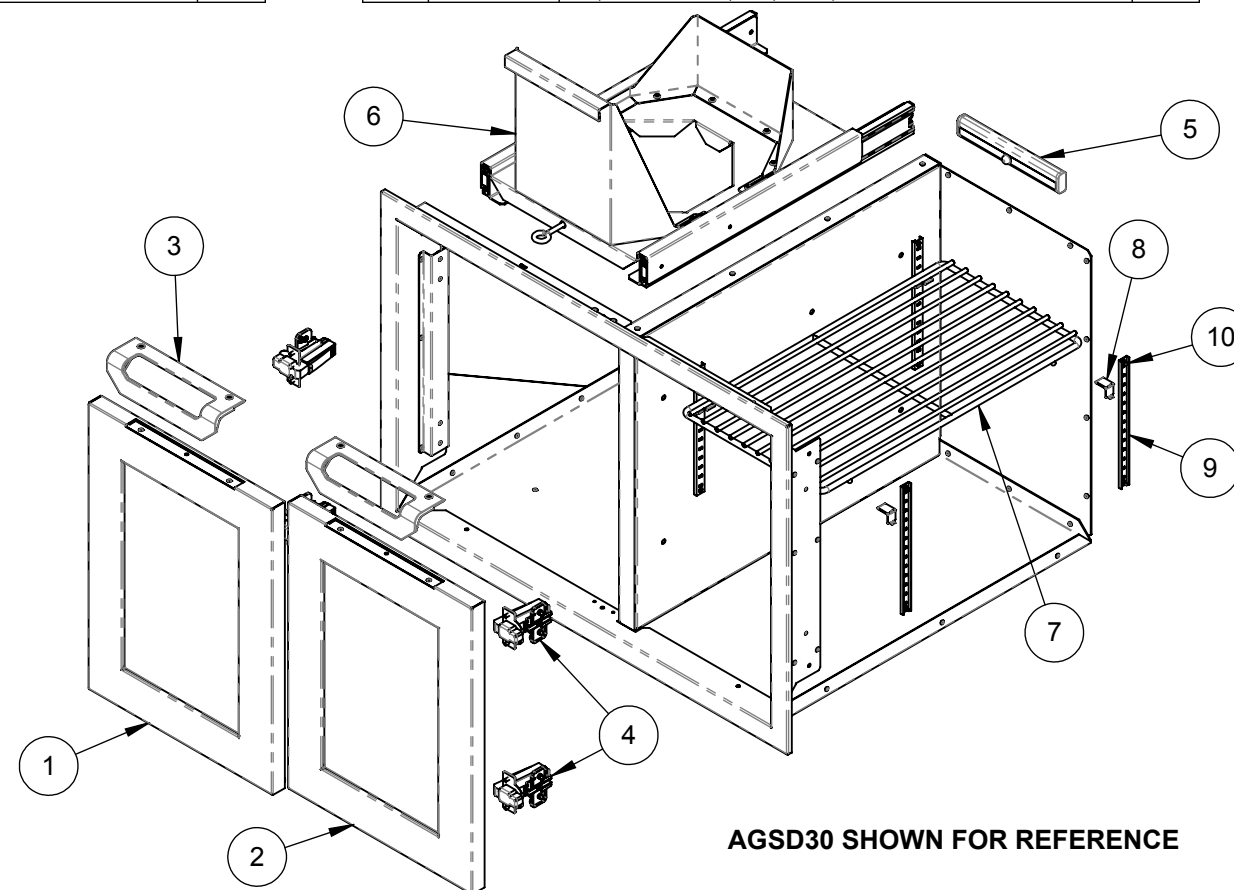

AGSD42-XX				
ITEM	PART NUMBER	DESCRIPTION	QTY.	
1	011874	SERVICE, DOOR, LH, 42", STAINLESS STEEL	1	
	011874-BK	SERVICE, DOOR, LH, 42", BLACK	1	
	011874-WH	SERVICE, DOOR, LH, 42", WHITE	1	
	011874-RD	SERVICE, DOOR, LH, 42", RED	1	
	011874-YW	SERVICE, DOOR, LH, 42", YELLOW	1	
	011874-OR	SERVICE, DOOR, LH, 42", ORANGE	1	
	011874-BG	SERVICE, DOOR, LH, 42", BURGUNDY	1	
	011874-PP	SERVICE, DOOR, LH, 42", PURPLE	1	
	011874-BU	SERVICE, DOOR, LH, 42", BLUE	1	
	011874-GR	SERVICE, DOOR, LH, 42", GREEN	1	
	011874-GG	SERVICE, DOOR, LH, 42", DARK GRAY	1	
	011874-TQ	SERVICE, DOOR, LH, 42", TURQUOISE	1	
	2	011875	SERVICE, DOOR, RH, 42", STAINLESS STEEL	1
		011875-BK	SERVICE, DOOR, RH, 42", BLACK	1
011875-WH		SERVICE, DOOR, RH, 42", WHITE	1	
011875-RD		SERVICE, DOOR, RH, 42", RED	1	
011875-YW		SERVICE, DOOR, RH, 42", YELLOW	1	
011875-OR		SERVICE, DOOR, RH, 42", ORANGE	1	
011875-BG		SERVICE, DOOR, RH, 42", BURGUNDY	1	
011875-PP		SERVICE, DOOR, RH, 42", PURPLE	1	
011875-BU		SERVICE, DOOR, RH, 42", BLUE	1	
011875-GR		SERVICE, DOOR, RH, 42", GREEN	1	
011875-GG	SERVICE, DOOR, RH, 42", DARK GRAY	1		
011875-TQ	SERVICE, DOOR, RH, 42", TURQUOISE	1		
3	011760	SERVICE, HANDLE W/SCREWS	2	
4	011756	SERVICE, ASSY., HINGE W/SCREWS, CONCEALED	4	
5	009376	LIGHT, 10-LED, MOTION SENSE, STICK-ON	1	
6	010588	ASSY., TRAY, LP TANK/TRASH	1	
7	009614	RACK, STORAGE CABINET, OUTDOOR 42"	1	
8	009583	BRACKET, SHELF, CLIP-ON, SS.	4	
9	009635	SHELF STANDARD, SS, 8.125"	4	
10	011214	MS, 5-40 X .313 PH, PAN, SS	8	

NOTE: EACH ITEM 1 AND 2 COMES ASSEMBLED WITH ITEMS 3 AND 4.

REPLACEMENT PARTS - HESTAN DOUBLE STORAGE DOORS	
APPLICABLE MODEL NUMBERS	DESCRIPTION
AGSD30-XX	DOUBLE STORAGE DOORS, MARQUISE, 30"
AGSD36-XX	DOUBLE STORAGE DOORS, MARQUISE, 36"
AGSD42-XX	DOUBLE STORAGE DOORS, MARQUISE, 42"