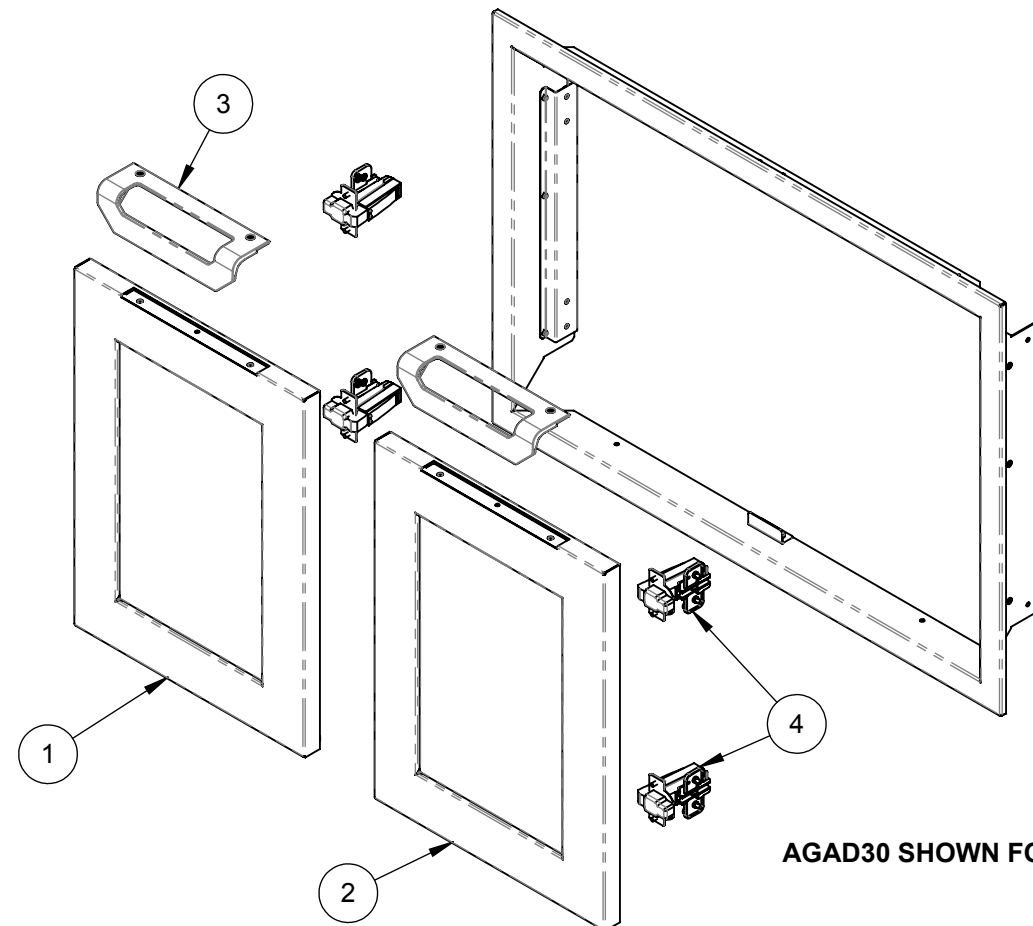

AGAD42-XX				
ITEM	PART NUMBER	DESCRIPTION	QTY.	
1	011874	SERVICE, DOOR, LH, 42", STAINLESS STEEL	1	
	011874-BK	SERVICE, DOOR, LH, 42", BLACK	1	
	011874-WH	SERVICE, DOOR, LH, 42", WHITE	1	
	011874-RD	SERVICE, DOOR, LH, 42", RED	1	
	011874-YW	SERVICE, DOOR, LH, 42", YELLOW	1	
	011874-OR	SERVICE, DOOR, LH, 42", ORANGE	1	
	011874-BG	SERVICE, DOOR, LH, 42", BURGUNDY	1	
	011874-PP	SERVICE, DOOR, LH, 42", PURPLE	1	
	011874-BU	SERVICE, DOOR, LH, 42", BLUE	1	
	011874-GR	SERVICE, DOOR, LH, 42", GREEN	1	
	011874-GG	SERVICE, DOOR, LH, 42", DARK GRAY	1	
	011874-TQ	SERVICE, DOOR, LH, 42", TURQUOISE	1	
	2	011875	SERVICE, DOOR, RH, 42", STAINLESS STEEL	1
		011875-BK	SERVICE, DOOR, RH, 42", BLACK	1
011875-WH		SERVICE, DOOR, RH, 42", WHITE	1	
011875-RD		SERVICE, DOOR, RH, 42", RED	1	
011875-YW		SERVICE, DOOR, RH, 42", YELLOW	1	
011875-OR		SERVICE, DOOR, RH, 42", ORANGE	1	
011875-BG		SERVICE, DOOR, RH, 42", BURGUNDY	1	
011875-PP		SERVICE, DOOR, RH, 42", PURPLE	1	
011875-BU		SERVICE, DOOR, RH, 42", BLUE	1	
011875-GR		SERVICE, DOOR, RH, 42", GREEN	1	
011875-GG	SERVICE, DOOR, RH, 42", DARK GRAY	1		
011875-TQ	SERVICE, DOOR, RH, 42", TURQUOISE	1		
3	011760	SERVICE, HANDLE W/SCREWS	2	
4	011756	SERVICE, ASSY., HINGE W/SCREWS, CONCEALED	4	

NOTE: EACH ITEM 1 AND 2 COMES ASSEMBLED WITH ITEMS 3 AND 4.

HESTAN

REPLACEMENT PARTS - HESTAN DOUBLE ACCESS DOORS	
APPLICABLE MODEL NUMBERS	DESCRIPTION
AGAD30-XX	DOUBLE ACCESS DOORS, MARQUISE, 30"
AGAD36-XX	DOUBLE ACCESS DOORS, MARQUISE, 36"
AGAD42-XX	DOUBLE ACCESS DOORS, MARQUISE, 42"