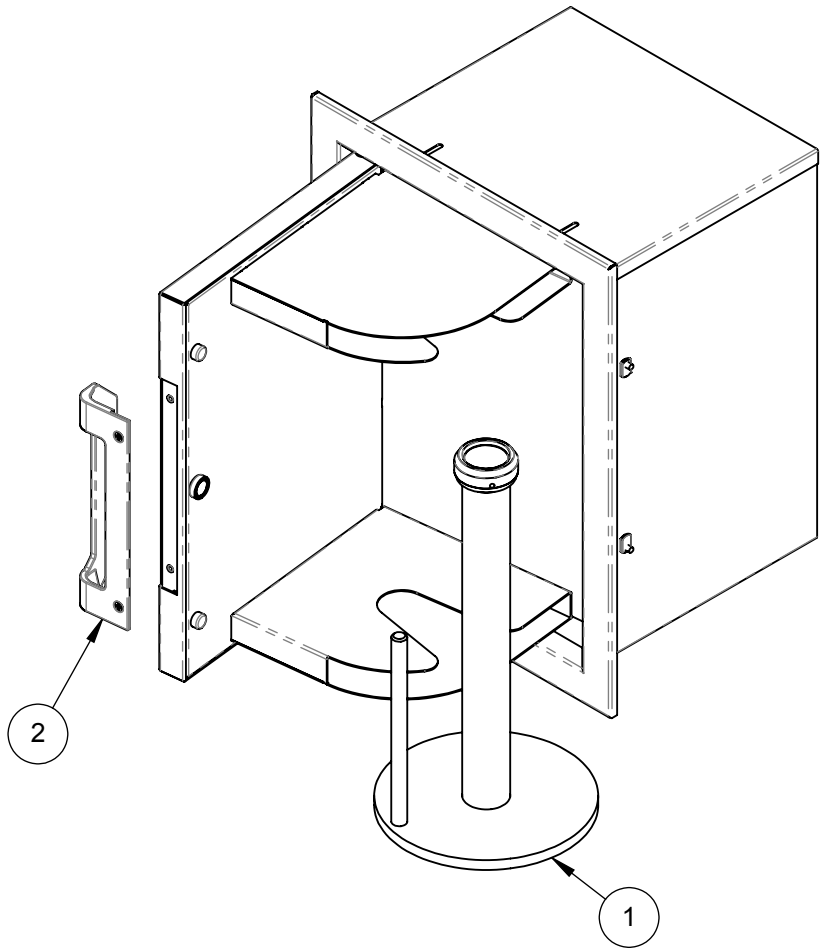

ITEM	PART NUMBER	DESCRIPTION	QTY.
1	010822	ASSY., ROLL HOLDER, TOWEL DISPENSER	1
2	011760	SERVICE, HANDLE W/SCREWS	1

HESTAN

REPLACEMENT PARTS - HESTAN PAPER TOWEL DISPENSER	
APPLICABLE MODEL NUMBERS	DESCRIPTION
AGPTD16-XX	PAPER TOWEL DISPENSER, 16"