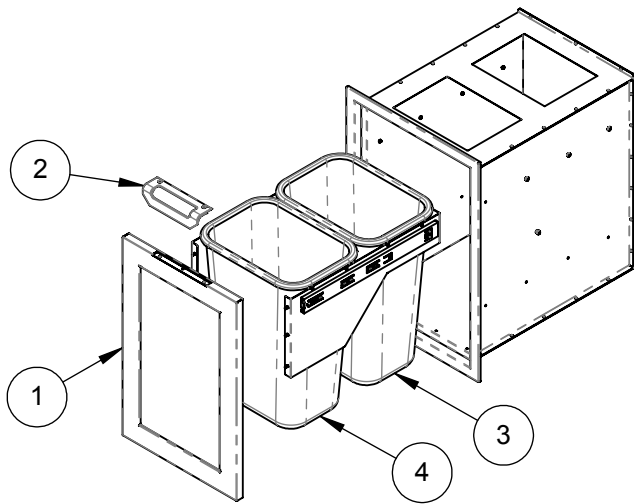

ITEM	PART NUMBER	DESCRIPTION	QTY.
1	012068	SERVICE, ASSY., DOOR PANEL, TRASH/RECYCLE CABINET, MARQUISE, STAINLESS STEEL	1
	012068-BK	SERVICE, ASSY., DOOR PANEL, TRASH/RECYCLE CABINET, MARQUISE, BLACK	1
	012068-WH	SERVICE, ASSY., DOOR PANEL, TRASH/RECYCLE CABINET, MARQUISE, WHITE	1
	012068-RD	SERVICE, ASSY., DOOR PANEL, TRASH/RECYCLE CABINET, MARQUISE, RED	1
	012068-YW	SERVICE, ASSY., DOOR PANEL, TRASH/RECYCLE CABINET, MARQUISE, YELLOW	1
	012068-OR	SERVICE, ASSY., DOOR PANEL, TRASH/RECYCLE CABINET, MARQUISE, ORANGE	1
	012068-BG	SERVICE, ASSY., DOOR PANEL, TRASH/RECYCLE CABINET, MARQUISE, BURGUNDY	1
	012068-PP	SERVICE, ASSY., DOOR PANEL, TRASH/RECYCLE CABINET, MARQUISE, PURPLE	1
	012068-BU	SERVICE, ASSY., DOOR PANEL, TRASH/RECYCLE CABINET, MARQUISE, BLUE	1
	012068-GR	SERVICE, ASSY., DOOR PANEL, TRASH/RECYCLE CABINET, MARQUISE, GREEN	1
	012068-GG	SERVICE, ASSY., DOOR PANEL, TRASH/RECYCLE CABINET, MARQUISE, DARK GRAY	1
	012068-TQ	SERVICE, ASSY., DOOR PANEL, TRASH/RECYCLE CABINET, MARQUISE, TURQUOISE	1
2	011760	SERVICE, HANDLE W/SCREWS	1
3	010231	TRASH CAN, RECYCLE, 11 X 15.25 X 20	1
4	010232	TRASH CAN, 11 X 15.25 X 20, GRAY	1

NOTE: ITEM 1 COMES ASSEMBLED WITH ITEM 2.

REPLACEMENT PARTS - HESTAN TRASH/RECYCLE STORAGE DRAWER	
APPLICABLE MODEL NUMBERS	DESCRIPTION
AGTRC20-XX	TRASH AND RECYCLE CENTER STORAGE DRAWER, MARQUISE, 20"