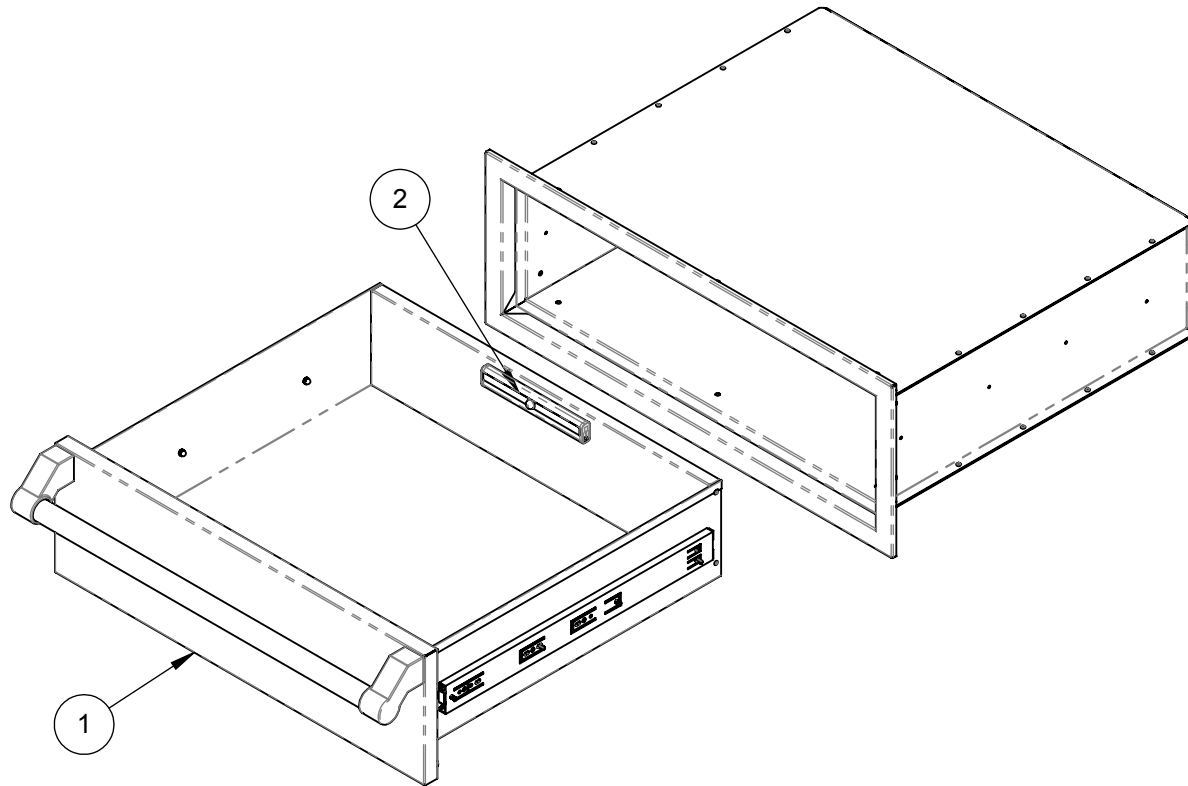

ITEM	PART NUMBER	DESCRIPTION	QTY.	
			AGSR30	AGSR36
1	010965	ASSY., DRAWER, 30"	1	-
	011372	ASSY., DRAWER, 36"	-	1
2	009376	LIGHT, 10-LED, MOTION SENSE, STICK-ON	1	1

HESTAN

REPLACEMENT PARTS - HESTAN SINGLE STORAGE DRAWER	
APPLICABLE MODEL NUMBERS	DESCRIPTION
AGSR30	SINGLE STORAGE DRAWER, MARQUISE, 30"
AGSR36	SINGLE STORAGE DRAWER, MARQUISE, 36"