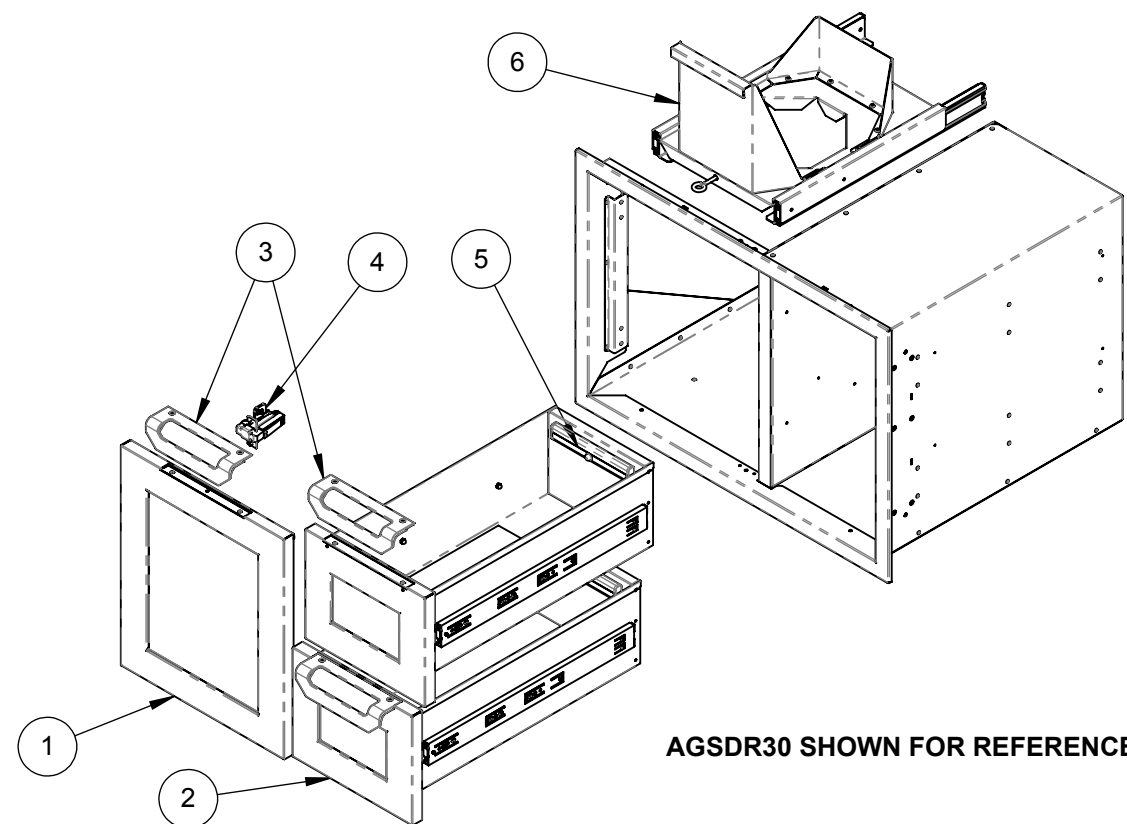

AGSDR42-XX				
ITEM	PART NUMBER	DESCRIPTION	QTY.	
1	011874	SERVICE, DOOR, LH, 42", STAINLESS STEEL	1	
	011874-BK	SERVICE, DOOR, LH, 42", BLACK	1	
	011874-WH	SERVICE, DOOR, LH, 42", WHITE	1	
	011874-RD	SERVICE, DOOR, LH, 42", RED	1	
	011874-YW	SERVICE, DOOR, LH, 42", YELLOW	1	
	011874-OR	SERVICE, DOOR, LH, 42", ORANGE	1	
	011874-BG	SERVICE, DOOR, LH, 42", BURGUNDY	1	
	011874-PP	SERVICE, DOOR, LH, 42", PURPLE	1	
	011874-BU	SERVICE, DOOR, LH, 42", BLUE	1	
	011874-GR	SERVICE, DOOR, LH, 42", GREEN	1	
	011874-GG	SERVICE, DOOR, LH, 42", DARK GRAY	1	
	011874-TQ	SERVICE, DOOR, LH, 42", TURQUOISE	1	
	2	011940	SERVICE, ASSY., DRAWER, 42", STAINLESS STEEL	2
011940-BK		SERVICE, ASSY., DRAWER, 42", BLACK	2	
011940-WH		SERVICE, ASSY., DRAWER, 42", WHITE	2	
011940-RD		SERVICE, ASSY., DRAWER, 42", RED	2	
011940-YW		SERVICE, ASSY., DRAWER, 42", YELLOW	2	
011940-OR		SERVICE, ASSY., DRAWER, 42", ORANGE	2	
011940-BG		SERVICE, ASSY., DRAWER, 42", BURGUNDY	2	
011940-PP		SERVICE, ASSY., DRAWER, 42", PURPLE	2	
011940-BU		SERVICE, ASSY., DRAWER, 42", BLUE	2	
011940-GR		SERVICE, ASSY., DRAWER, 42", GREEN	2	
011940-GG		SERVICE, ASSY., DRAWER, 42", DARK GRAY	2	
011940-TQ	SERVICE, ASSY., DRAWER, 42", TURQUOISE	2		
3	011760	SERVICE, HANDLE W/SCREWS	3	
4	011756	SERVICE, ASSY., HINGE W/SCREWS, CONCEALED	2	
5	009376	LIGHT, 10-LED, MOTION SENSE, STICK-ON	2	
6	010588	ASSY., TRAY, LP TANK/TRASH	1	

NOTES:
1. ITEM 1 COMES ASSEMBLED WITH ITEMS 3 AND 4.
2. ITEM 2 COMES ASSEMBLED WITH ITEM 3.

HESTAN

REPLACEMENT PARTS - HESTAN DOUBLE DRAWER/STORAGE DOOR COMBO	
APPLICABLE MODEL NUMBERS	DESCRIPTION
AGSDR30-XX	DOUBLE DRAWER & STORAGE DOOR COMBO, MARQUISE, 30"
AGSDR36-XX	DOUBLE DRAWER & STORAGE DOOR COMBO, MARQUISE, 36"
AGSDR42-XX	DOUBLE DRAWER & STORAGE DOOR COMBO, MARQUISE, 42"