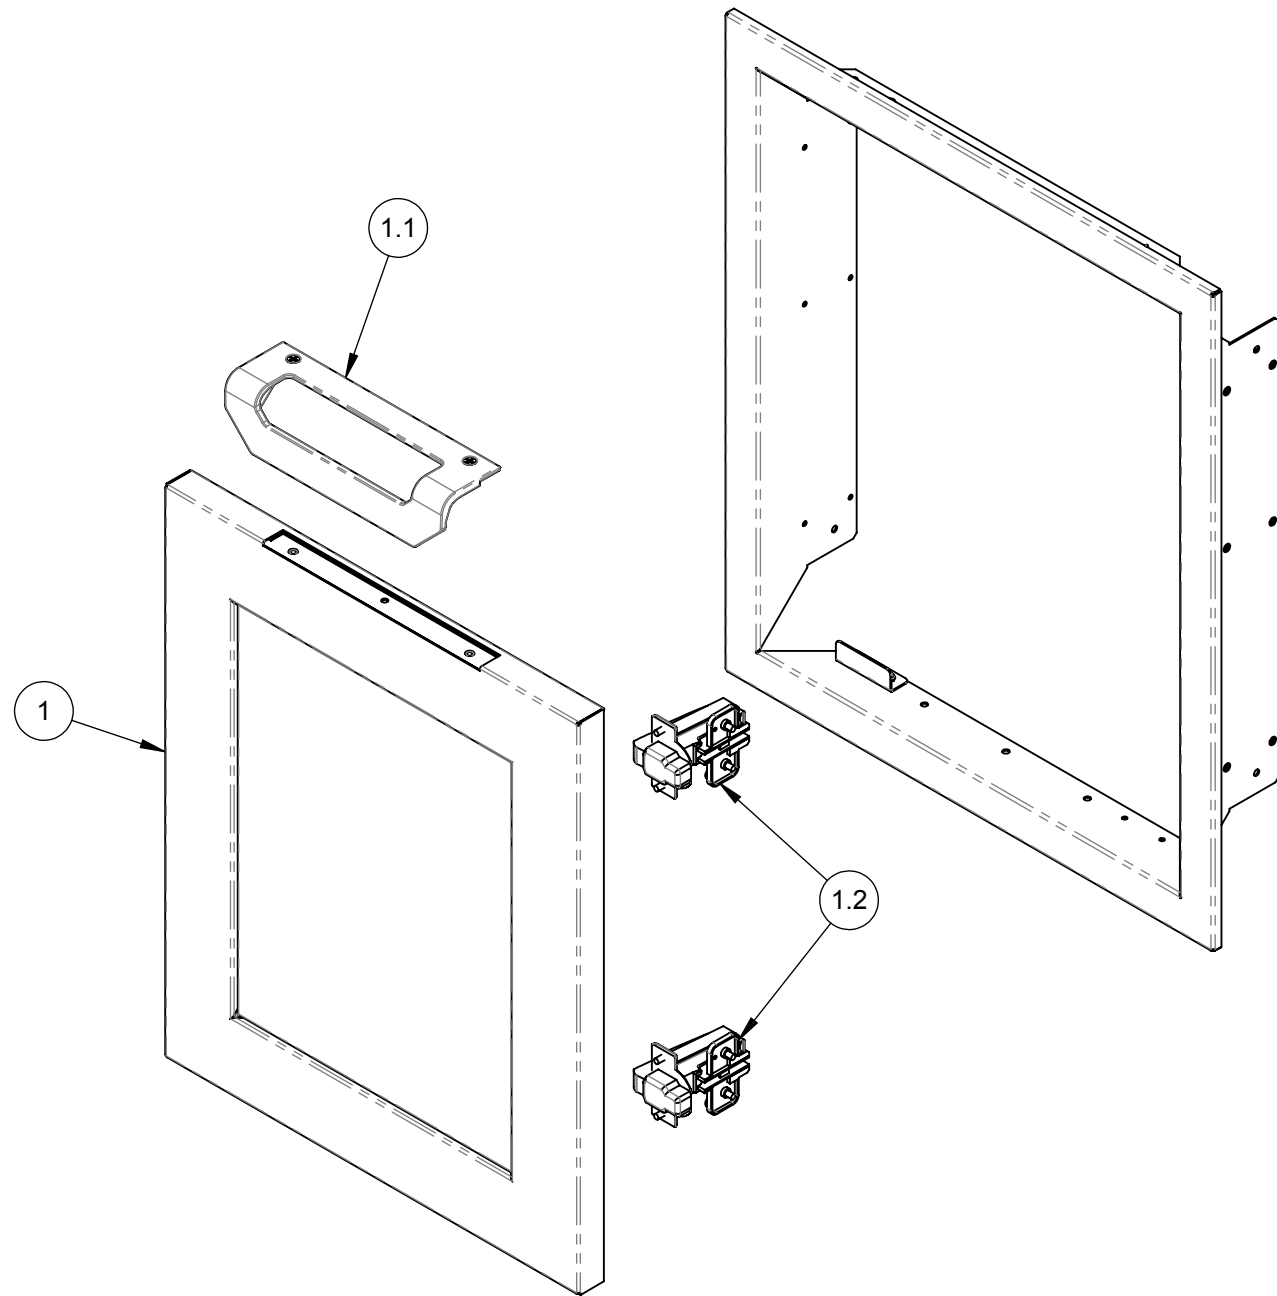

**AGADLXX MODEL HAS THE HINGES ON THE RIGHT (SHOWN)
AGADRXX MODEL HAS THE HINGES ON THE LEFT.**

ITEM	PART NUMBER	DESCRIPTION	QTY.			
			AGADL18-XX	AGADR18-XX	AGADL24-XX	AGADR24-XX
011864	SERVICE, DOOR, LH, 18, STAINLESS STEEL		1	-	-	-
011864-BK	SERVICE, DOOR, LH, 18, BLACK		1	-	-	-
011864-WH	SERVICE, DOOR, LH, 18, WHITE		1	-	-	-
011864-RD	SERVICE, DOOR, LH, 18, RED		1	-	-	-
011864-YW	SERVICE, DOOR, LH, 18, YELLOW		1	-	-	-
011864-OR	SERVICE, DOOR, LH, 18, ORANGE		1	-	-	-
011864-BG	SERVICE, DOOR, LH, 18, BURGUNDY		1	-	-	-
011864-PP	SERVICE, DOOR, LH, 18, PURPLE		1	-	-	-
011864-BU	SERVICE, DOOR, LH, 18, BLUE		1	-	-	-
011864-GR	SERVICE, DOOR, LH, 18, GREEN		1	-	-	-
011864-GG	SERVICE, DOOR, LH, 18, DARK GRAY		1	-	-	-
011864-TQ	SERVICE, DOOR, LH, 18, TURQUOISE		1	-	-	-
011865	SERVICE, DOOR, RH, 18, STAINLESS STEEL		-	1	-	-
011865-BK	SERVICE, DOOR, RH, 18, BLACK		-	1	-	-
011865-WH	SERVICE, DOOR, RH, 18, WHITE		-	1	-	-
011865-RD	SERVICE, DOOR, RH, 18, RED		-	1	-	-
011865-YW	SERVICE, DOOR, RH, 18, YELLOW		-	1	-	-
011865-OR	SERVICE, DOOR, RH, 18, ORANGE		-	1	-	-
011865-BG	SERVICE, DOOR, RH, 18, BURGUNDY		-	1	-	-
011865-PP	SERVICE, DOOR, RH, 18, PURPLE		-	1	-	-
011865-BU	SERVICE, DOOR, RH, 18, BLUE		-	1	-	-
011865-GR	SERVICE, DOOR, RH, 18, GREEN		-	1	-	-
011865-GG	SERVICE, DOOR, RH, 18, DARK GRAY		-	1	-	-
011865-TQ	SERVICE, DOOR, RH, 18, TURQUOISE		-	1	-	-
1	012126	SERVICE, DOOR, LH, 24, STAINLESS STEEL	-	-	1	-
	012126-BK	SERVICE, DOOR, LH, 24, BLACK	-	-	1	-
	012126-WH	SERVICE, DOOR, LH, 24, WHITE	-	-	1	-
	012126-RD	SERVICE, DOOR, LH, 24, RED	-	-	1	-
	012126-YW	SERVICE, DOOR, LH, 24, YELLOW	-	-	1	-
	012126-OR	SERVICE, DOOR, LH, 24, ORANGE	-	-	1	-
	012126-BG	SERVICE, DOOR, LH, 24, BURGUNDY	-	-	1	-
	012126-PP	SERVICE, DOOR, LH, 24, PURPLE	-	-	1	-
	012126-BU	SERVICE, DOOR, LH, 24, BLUE	-	-	1	-
	012126-GR	SERVICE, DOOR, LH, 24, GREEN	-	-	1	-
	012126-GG	SERVICE, DOOR, LH, 24, DARK GRAY	-	-	1	-
	012126-TQ	SERVICE, DOOR, LH, 24, TURQUOISE	-	-	1	-
	011869	SERVICE, DOOR, RH, 24, STAINLESS STEEL	-	-	-	1
	011869-BK	SERVICE, DOOR, RH, 24, BLACK	-	-	-	1
	011869-WH	SERVICE, DOOR, RH, 24, WHITE	-	-	-	1
	011869-RD	SERVICE, DOOR, RH, 24, RED	-	-	-	1
	011869-YW	SERVICE, DOOR, RH, 24, YELLOW	-	-	-	1
	011869-OR	SERVICE, DOOR, RH, 24, ORANGE	-	-	-	1
	011869-BG	SERVICE, DOOR, RH, 24, BURGUNDY	-	-	-	1
	011869-PP	SERVICE, DOOR, RH, 24, PURPLE	-	-	-	1
	011869-BU	SERVICE, DOOR, RH, 24, BLUE	-	-	-	1
	011869-GR	SERVICE, DOOR, RH, 24, GREEN	-	-	-	1
	011869-GG	SERVICE, DOOR, RH, 24, DARK GRAY	-	-	-	1
	011869-TQ	SERVICE, DOOR, RH, 24, TURQUOISE	-	-	-	1
1.1	011760	SERVICE, HANDLE W/SCREWS	1	1	1	1
1.2	011756	SERVICE, ASSY., HINGE W/SCREWS, CONCEALED	2	2	2	2

NOTE: ITEM 1 COMES ASSEMBLED WITH ITEMS 1.1 AND 1.2.

REPLACEMENT PARTS - HESTAN SINGLE ACCESS DOOR	
APPLICABLE MODEL NUMBERS	DESCRIPTION
AGADL18-XX	SINGLE ACCESS DOOR, HINGE LEFT, MARQUISE, 18"
AGADR18-XX	SINGLE ACCESS DOOR, HINGE RIGHT, MARQUISE, 18"
AGADL24-XX	SINGLE ACCESS DOOR, HINGE LEFT, MARQUISE, 24"
AGADR24-XX	SINGLE ACCESS DOOR, HINGE RIGHT, MARQUISE, 24"