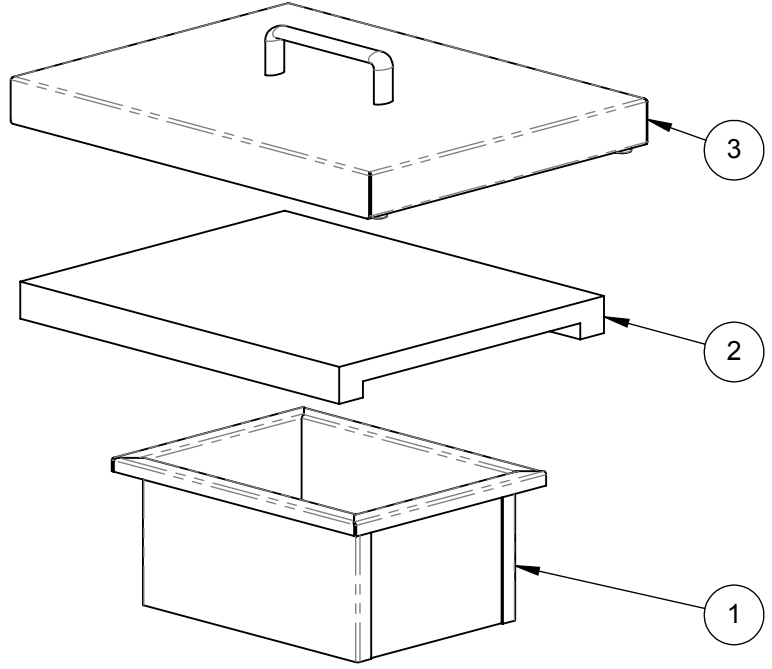

ITEM	PART NUMBER	DESCRIPTION	QTY.
1	011410	CHUTE, TRASH, WA	1
2	011440	BOARD, CUTTING, PLASTIC, TRASH CHUTE	1
3	011438	ASSY., LID, TRASH CHUTE	1

HESTAN

REPLACEMENT PARTS - HESTAN COUNTERTOP TRASH CHUTE	
APPLICABLE MODEL NUMBERS	DESCRIPTION
AGTC	COUNTERTOP TRASH CHUTE w/CUTTING BOARD & COVER