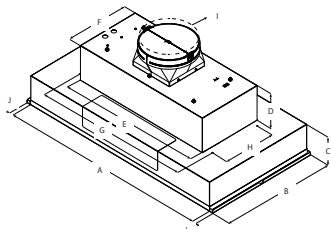

Dimensions | Models

28 1/2" W x 22" D x 11 1/2" H | EAR628S3
Arezzo 28" Stainless

34 1/2" W x 22" D x 11 1/2" H | EAR134S3
Arezzo 34" Stainless

40 1/2" W x 22" D x 11 1/2" H | EAR140S3
Arezzo 40" Stainless

46 1/2" W x 22" D x 11 1/2" H | EAR146S3
Arezzo 46" Stainless

HUSH

GREASE COLLECTOR

SEAMLESS LOOK

LED LIGHT

PROFESSIONAL PERFORMANCE

HEAT GUARD

FEATURES

Line Drawing

Models				
	EAR628S3	EAR134S3	EAR140S3	EAR146S3
A	28 1/2" (72.4 cm)	34 1/2" (87.6 cm)	40 1/2" (103 cm)	46 1/2" (118 cm)
B	22" (55.9 cm)			
C	5 7/16" (13.8 cm)			
D	6 1/2" (16.4 cm)			
E	27 9/16" (70 cm)			
F	12 1/16" (31.6 cm)			
G	29 13/16" (75.7 cm)			
H	10 1/8" (25.7 cm)			
I	10" (25.4 cm)			
J	3/4" (1.9 cm)			