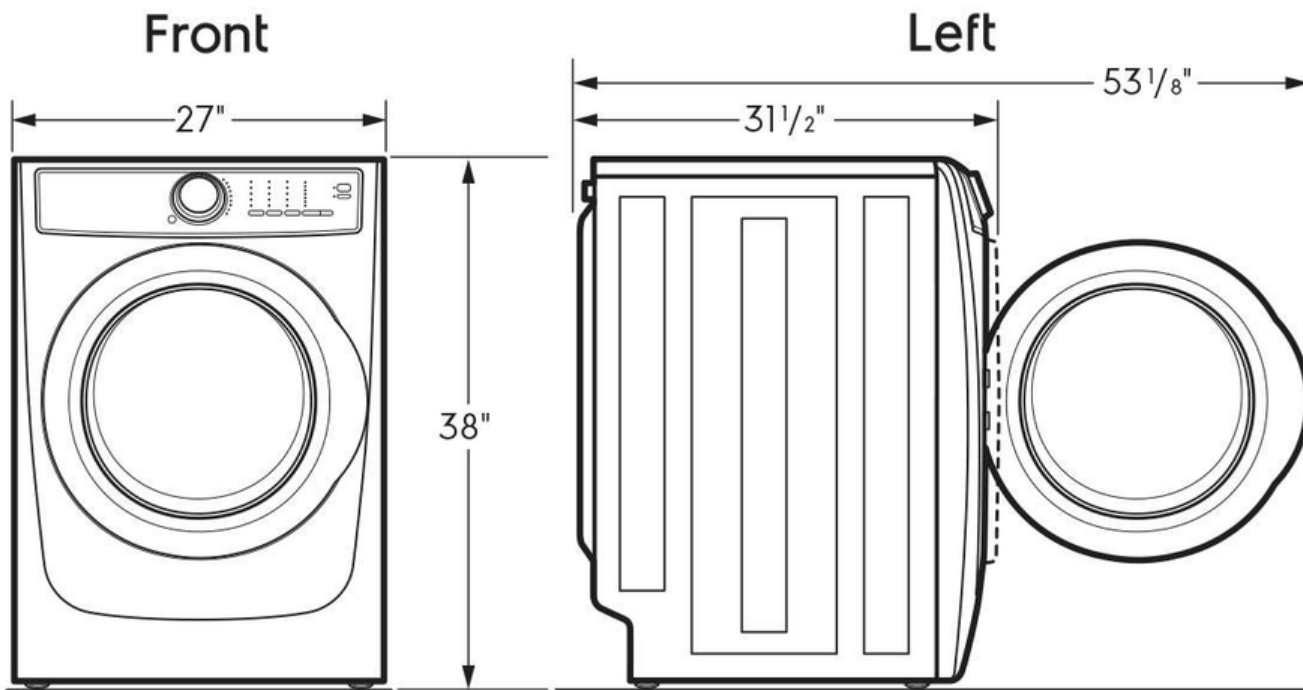

Electrolux

Gas 8.0 Cu.Ft. Front Load Dryer

ELFG7337AW

Version : 06/21

High standards of quality at Electrolux Home Products, Inc. mean we are constantly working to improve our products. We reserve the right to change specifications or discontinue models without notice.

Electrolux Major Appliances, N.A.

USA • 10200 David Taylor Drive • Charlotte, NC 28262 • Charlotte, NC 28262 • 1-877-4electrolux (1-877-435-3287) • electroluxappliances.com

CANADA • 5855 Terry Fox Way • Mississauga, ON L5V 3E4 • 1-800-265-8352 • electroluxappliances.ca