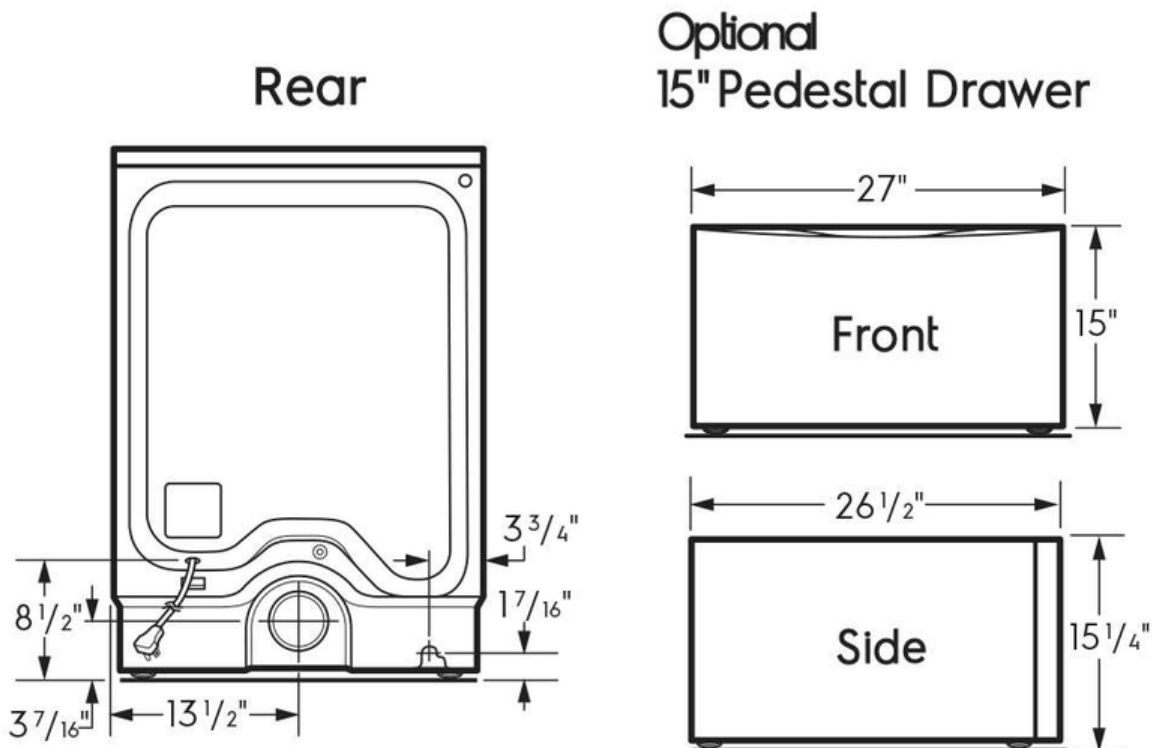

Electrolux

Gas 8.0 Cu.Ft. Front Load Dryer

ELFG7337AW

Version : 06/21

High standards of quality at Electrolux Home Products, Inc. mean we are constantly working to improve our products. We reserve the right to change specifications or discontinue models without notice.

Electrolux Major Appliances, N.A.

USA • 10200 David Taylor Drive • Charlotte, NC 28262 • Charlotte, NC 28262 • 1-877-4electrolux (1-877-435-3287) • electroluxappliances.com

CANADA • 5855 Terry Fox Way • Mississauga, ON L5V 3E4 • 1-800-265-8352 • electroluxappliances.ca