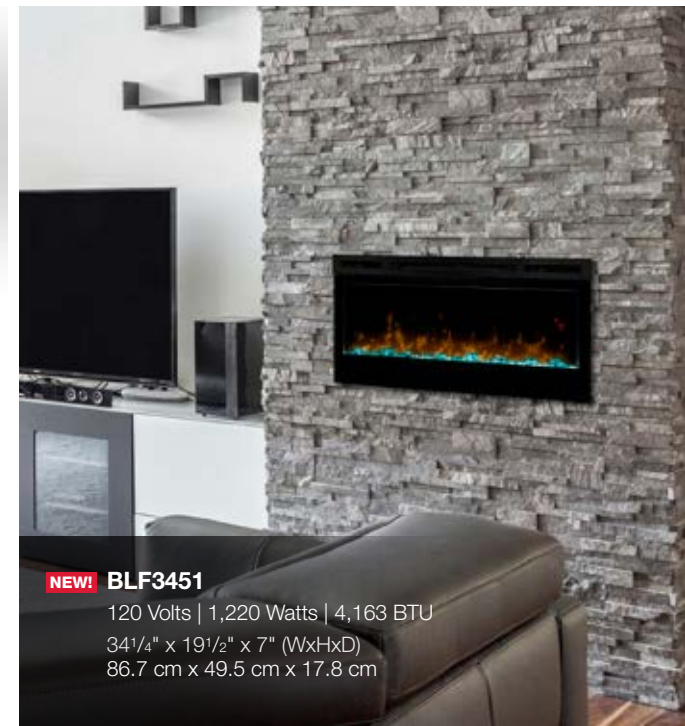

NEW! BLF3451

120 Volts | 1,220 Watts | 4,163 BTU
34¹/₄" x 19¹/₂" x 7" (WxHxD)
86.7 cm x 49.5 cm x 17.8 cm