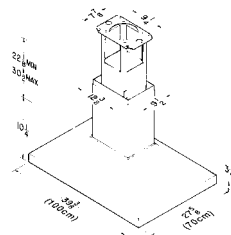

Range Hood Specifications

WIDTH	STAINLESS STEEL	BLOWER	VOLTS	AMPS	CFM	SONES	DUCT	Optional Accessories	
								FLUE EXTENSION*	MAKE-UP AIR DAMPER
27 ⁷ / ₈ " x 39 ³ / ₈ " (70 x 100cm)	637004	Internal	120	5.5	900	9.5	8" RD	RFX6304EX	MD6TU, MD8TU
	637004EX	External†	120	0.8**	†		8" RD	RFX6304EX	MD6TU, MD8TU

An optional remote control with magnetic base enables operation of blower speed, lighting and delay-off feature from across the room.

Range Hood Specifications

WIDTH	STAINLESS STEEL	BLOWER	VOLTS	AMPS	CFM	SONES	DUCT
35-3/8" x 25-5/8"	EI5936SS	Internal	120	3.55	500/200	10.5/2.5	6" RD