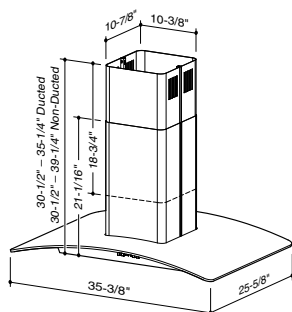

Broan Elite EI59 (Island)

Beautiful contemporary European glass island design. The curved glass canopy provides a stunning focal point without blocking the view of your surroundings.

- Contemporary Italian Glass Canopy design.
- Available in brushed stainless steel.
- 35-3/8" x 25-5/8" dimension.
- Powerful 500 CFM internal blower.
- Bright quad halogen lighting; 3-intensity settings (lamps included).
- 3-Speed electronic push button control with blue speed selection indication.
- Control features include Delay-off and Filter clean reminder.
- Optional Remote Control Operation—BCR1.
- Quick release aluminum mesh filters.
- Designed to work with Broan Automatic Make-up air dampers.
- Heat Sentry™ detects excessive heat and adjusts blower speed automatically.
- Telescopic flue accommodates ceiling heights 8' to 9'; custom lengths upon demand.

An optional remote control with magnetic base enables operation of blower speed, lighting and delay-off feature from across the room.

Range Hood Specifications

WIDTH	STAINLESS STEEL	BLOWER	VOLTS	AMPS	CFM	SONES	DUCT
35-3/8" x 25-5/8"	EI5936SS	Internal	120	3.55	500/200	10.5/2.5	6" RD