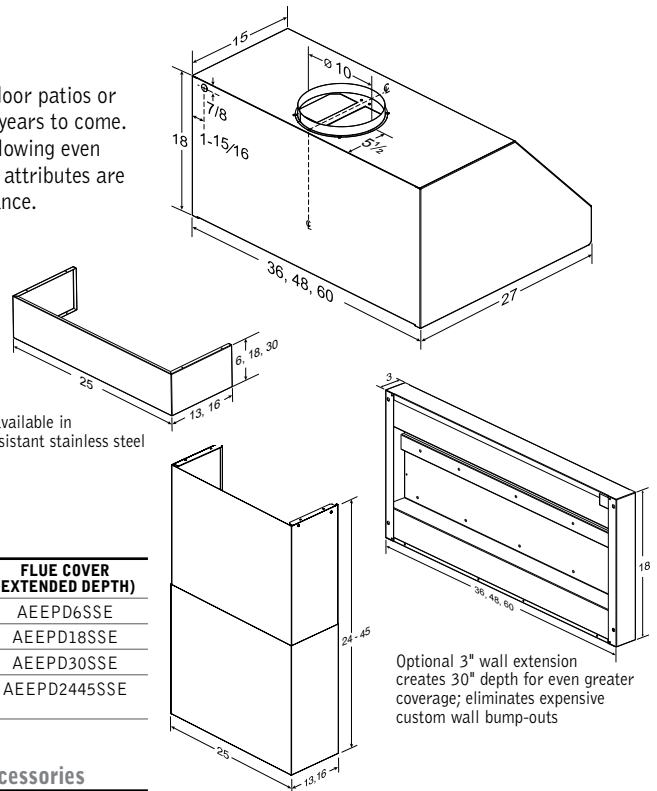

BROAN *Elite*

Pro Outdoor EPD61

Extra-deep design and improved performance for best-in-class capture.

1100 CFM Internal Blower tested to assure operation in corrosive environments.

Shown with optional 18" extended flue cover and 3" wall extension

EPD61 Outdoor Hood

Designed of brushed corrosion resistant stainless steel to ensure long life in outdoor patios or lanais, this hood will remain a beautiful additional to your outdoor kitchen for many years to come. The extra deep 27" design can be extended to 30" with the optional wall extension, allowing even greater cooktop coverage for better capture of smoke and cooking odors. All of these attributes are what makes the Pro Outdoor EPD61 the BEST-IN-CLASS for capture and performance.

- Professional outdoor design
- Deep 27" depth to handle heat and size of outdoor grills (optional 3" wall extension)
- Optional flue covers designed for 8' to 11.5' ceilings
- Brushed corrosion resistant stainless steel
- Three widths: 36", 48" and 60"
- Powerful 1100 CFM internal blower
- Bright halogen lighting (bulbs not included); two in 36", three in 48" and 60" model
- 3-speed rotary control designed to resist the effects of heat and moisture
- Stainless steel baffle filters
- Heat Sentry™ detects excessive heat and adjusts blower speed automatically
- HVI certified performance