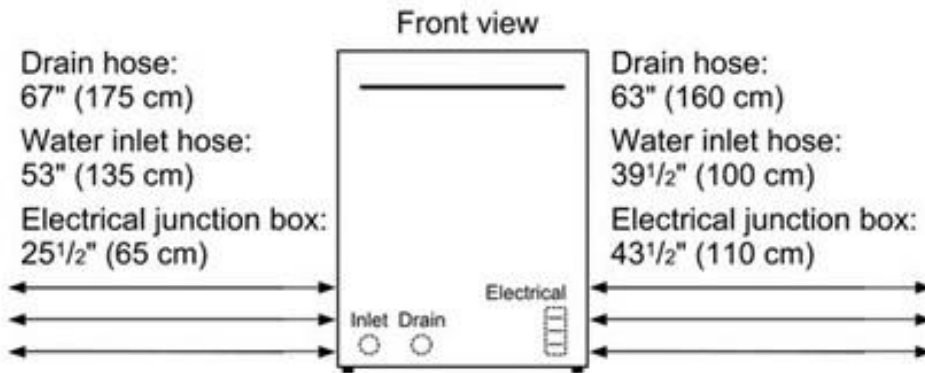

measurements in inches (mm)

All connections are at the rear of the appliance.
 Extension for drain hose available as accessory.
 Power cord for connection to electrical outlet (3-prong plug)
 available as accessory.