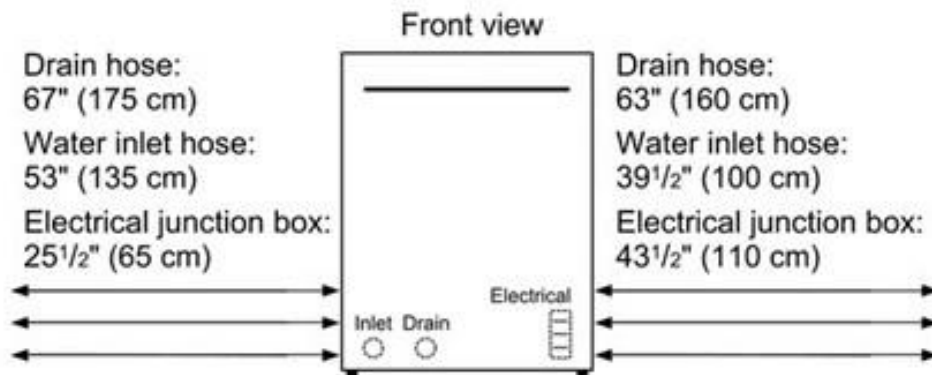

measurements in inches (mm)

All connections are at the rear of the appliance.
 Extension for drain hose available as accessory.
 Power cord for connection to electrical outlet (3-prong plug)
 available as accessory.