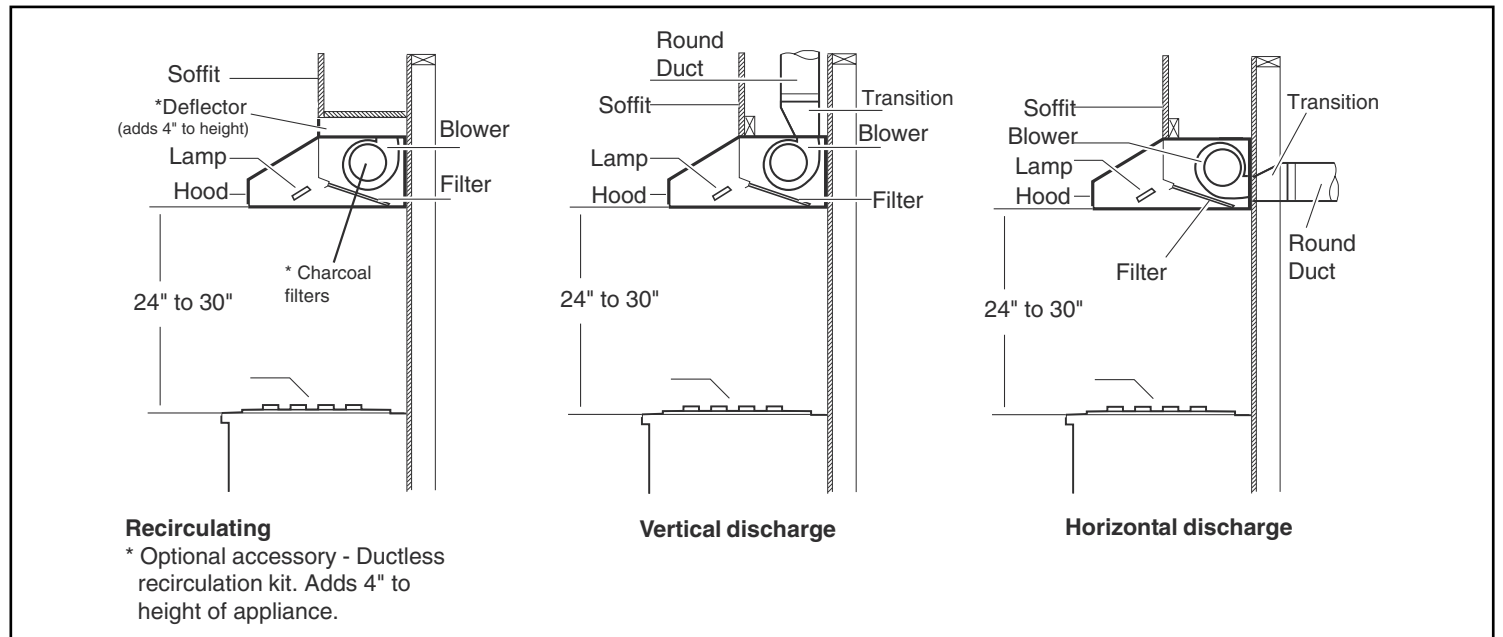

Notes: All height, width and depth dimensions are shown in inches. BSH reserves the absolute and unrestricted right to change product materials and specifications, at any time, without notice. Consult the product's installation instructions for final dimensional data and other details prior to making cutout.

Installation Details

Accessories: To purchase Bosch accessories, cleaners & parts please visit www.bosch-home.com/us/store or call 1-800-944-2904 (Mon to Fri 5 am to 6 pm PST, Sat 6 am to 3 pm PST).

Notes: All height, width and depth dimensions are shown in inches. BSH reserves the absolute and unrestricted right to change product materials and specifications, at any time, without notice. Consult the product's installation instructions for final dimensional data and other details prior to making cutout.