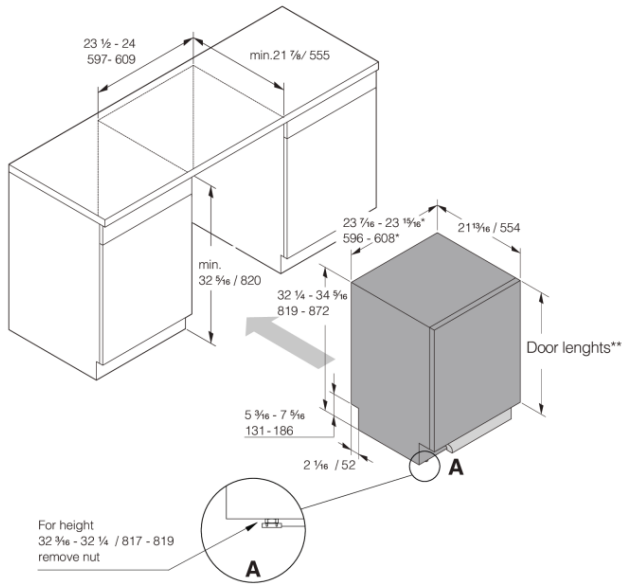

Design & integration

- From front adjustable door spring
- From front adjustable rear foot

- Velcro strips
 - Trim kit
 - Multi fit outlet hose
 - Simplified installation with integrated anti-siphon
 - Depth (incl. wall spacing): 21 7/8" (555 mm)
 - Height setting: 2 1/16" (53 mm)
-

Dimensions

- Width: 23 15/16" (608 mm)
 - Height: 32 1/4" (819 mm)
 - Depth: 21 13/16" (554 mm)
 - Maximum product height: 34 5/16" (872 mm)
 - Cord length: 71 7/16" (1815 mm)
 - Depth with door open: 48 15/16" (1243 mm)
 - Length of inflow hose: 64 3/16" (1630 mm)
 - Length of outflow hose: 90 9/16" (2300 mm)
-

Logistic information

- Packaging width: 25 3/16" (640 mm)
 - Packaging height: 35 1/16" (890 mm)
 - Packaging depth: 26 3/4" (680 mm)
 - Total weight of packaged product: 97 lbs
 - Code: 740098
 - EAN code: 3838782650666
 - Market: Domestic
 - Range: Logic
-

Measurements: inches / millimetres

* Flexible side trims (width without side trims: 23 7/16 / 596)

**** Door lengths:**

- Fixed door: 26 3/4 - 29 1/16 / 680 - 760
- Sliding door: 27 3/8 - 31 1/2 / 700 - 800
- Sliding door with Status Light: 28 3/8 - 31 1/2 / 720 - 800