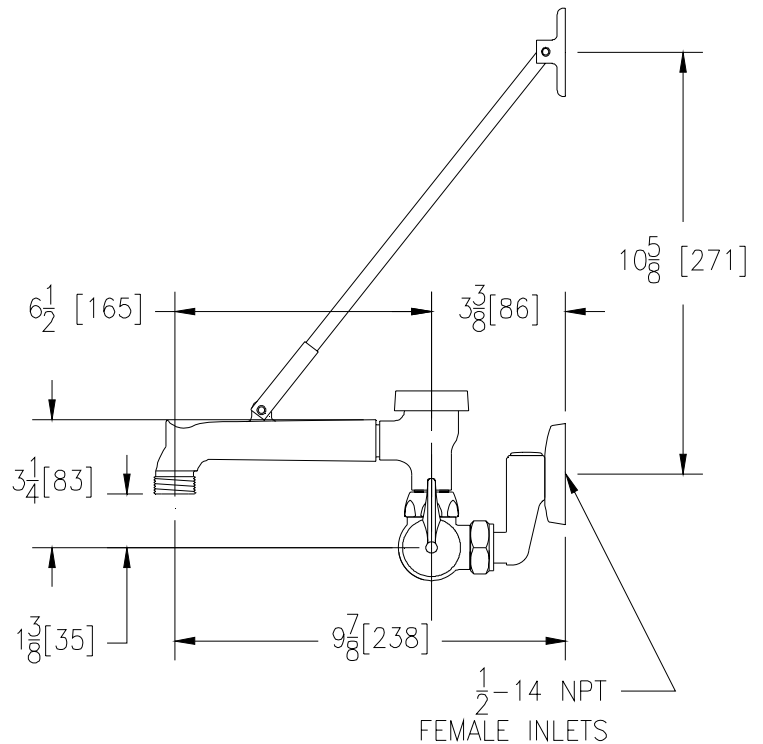

# SERVICE SINK FAUCET Z841M3

TAG \_\_\_\_\_

### Engineering Specifications: Zurn AquaSpec® Z841M3

Polished chrome-plated cast brass service sink faucet with quarter turn ceramic disc cartridges, 2-1/2" [64mm] long swivel inlets (with integral stops) providing adjustable centers from 4" [102mm] to 8-3/8" [213mm] and a 6" [152mm] centerline cast brass vacuum breaker spout with an integral 3/4" hose threaded outlet, pail hook and wall brace. Unit is provided with vandal-resistant color-coded metal dome lever handles. (Note: Atmospheric vacuum breaker not intended for continuous pressure applications.)

Note: All dimensions are for reference only. Do not use for pre-plumbing.

### OPTIONAL ACCESSORIES

Suffix	Description
— -CS	Check Stops
— -HCT	Hot/Cold Text Indexes
— -SSI	3/8" [10mm] Short Swivel Inlets
— -WHK	Wall Hook
— -5H	5' [152cm] Vinyl Hose

ZURN INDUSTRIES, LLC ♦ COMMERCIAL BRASS OPERATION ♦ 2640 SOUTH WORK STREET ♦ FALCONER NY 14733