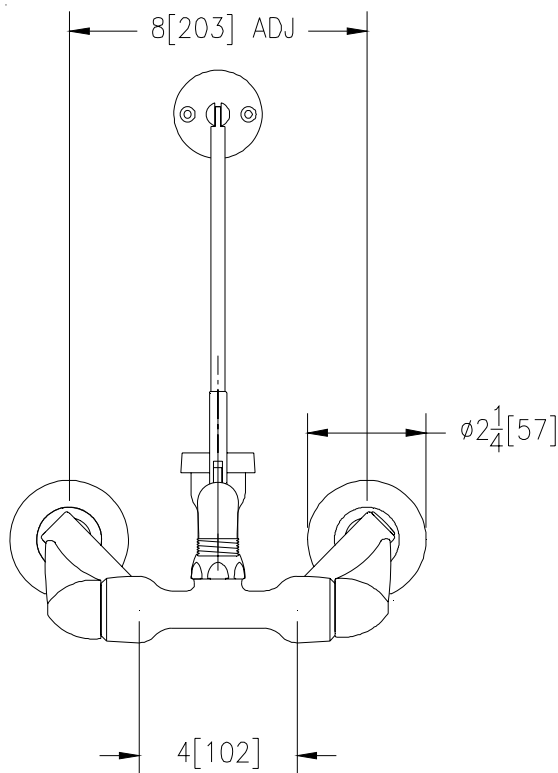

### Engineering Specifications: Zurn AquaSpec® Z841M3

Polished chrome-plated cast brass service sink faucet with quarter turn ceramic disc cartridges, 2-1/2" [64mm] long swivel inlets (with integral stops) providing adjustable centers from 4" [102mm] to 8-3/8" [213mm] and a 6" [152mm] centerline cast brass vacuum breaker spout with an integral 3/4" hose threaded outlet, pail hook and wall brace. Unit is provided with vandal-resistant color-coded metal dome lever handles. (Note: Atmospheric vacuum breaker not intended for continuous pressure applications.)

Note: All dimensions are for reference only. Do not use for pre-plumbing.

### OPTIONAL ACCESSORIES

Suffix	Description
— -CS	Check Stops
— -HCT	Hot/Cold Text Indexes
— -SSI	3/8" [10mm] Short Swivel Inlets
— -WHK	Wall Hook
— -5H	5' [152cm] Vinyl Hose

ZURN INDUSTRIES, LLC ♦ COMMERCIAL BRASS OPERATION ♦ 2640 SOUTH WORK STREET ♦ FALCONER NY 14733