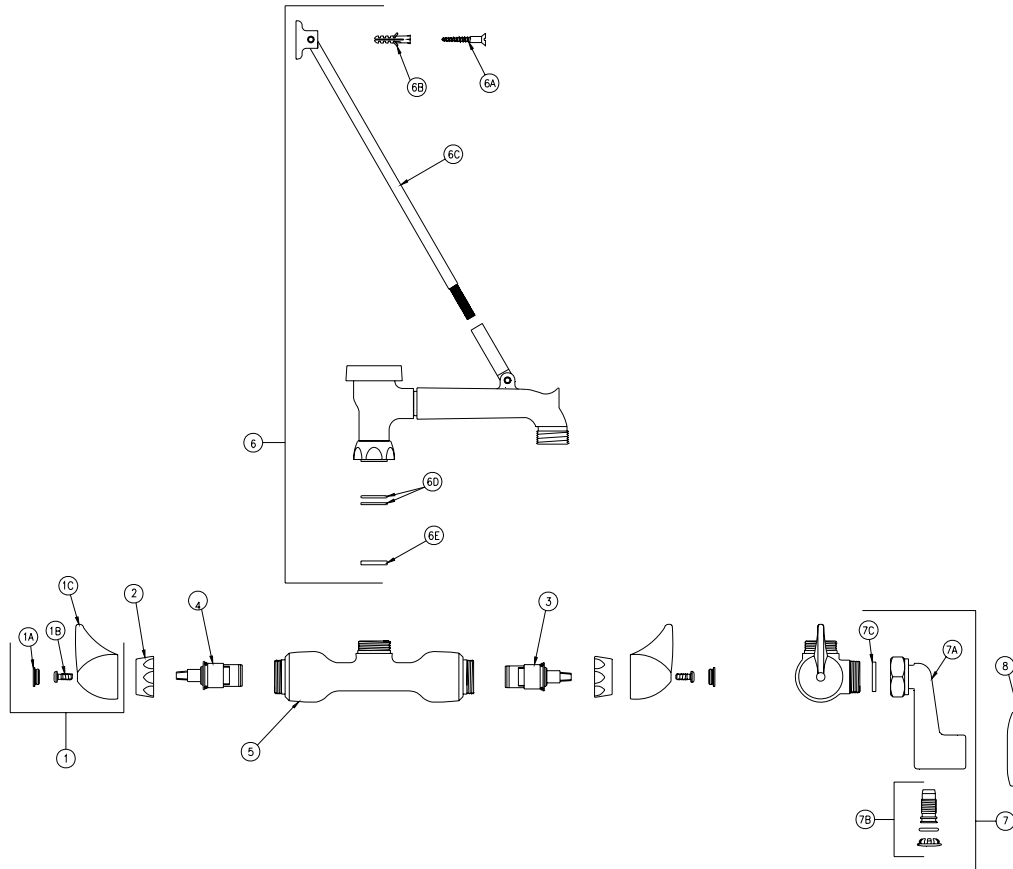

# SERVICE SINK FAUCET

## Z841M3 Parts List

Item	Part Number	Description	Qty.
1	G60515	Vandal-Resistant Metal Dome Lever Handles	1
1A	G60500	Hot/Cold Color-Coded Indexes	1
	59454001	Hot Index	1
	59454002	Cold Index	1
1B	62464001	10-32 Screw	2
1C	60514001	Dome Lever Handle	2
2	59523001	Handle Nut	2
3	59517002	Short Hot Cartridge	1
4	59517001	Short Cold Cartridge	1
5	59464001	Body	1
6	G60554	5-3/4" Cast Vacuum Breaker 'M' Spout Assembly -PC	1
6A	62358001	Flat Head Wood Screw	2
6B	62359001	Plastic Anchor	2
6C	92377001	Wall Bracket/Rod Assembly	1
6D	58155018	O-Ring	2
6E	59436001	Spacer Washer	1
7	G60528	Long Supply Arm and Integral Stop Assembly	2
7A	60810003	Long Supply Arm	1
7B	G60527	Screwdriver Integral Stop Assembly	1
	59536001	Stop Plug	1
	58155013	O-Ring	1
	59667001	Hole Plug	1
7C	59748001	Gasket	2
8	G65300	Escutcheon Assembly	2