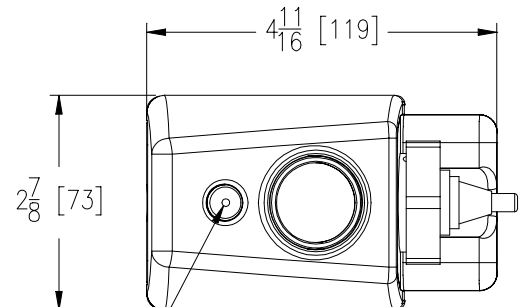

AquaSense^â

TAG _____

ZERK-CP

E-Z Flush Automatic Retrofit Kit For Closet and Urinal Valves

COURTESY FLUSH BUTTON

Suffix Options (Check/Specify Appropriate Options)

- _____ -LY Delaney Valve Retro Fit
- _____ -HMK Highmount Adapter
- _____ -GM Sloan/Gem Valve Retro Fit
- _____ -MC Metroflush/Crown Valve Retro Fit
- _____ -CB Cambridge Brass Retro Fit
- _____ Other

ENGINEERING SPECIFICATION: ZURN ZERK-CP E-Z Flush AquaSense^â Retrofit Kit- The AquaSense "A" E-Z Flush Unit is designed to provide automatic flushing for urinal and/or water closet flush valves. The unit features an adjustable automatic infrared sensor, user-in-view L.E.D., low battery indicator light, switchable 24 hour auto-flush, 10 degree angled sensor, courtesy flush button, and high impact-resistant chrome plated plastic cover with replaceable tempered glass lens. The unit comes complete with 4 "C" size batteries, wrench for installation, and an allen key for the battery compartment.