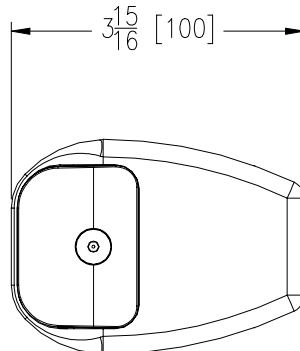

AquaSense^â

TAG _____

ZERK-CP

E-Z Flush Automatic Retrofit Kit For Closet and Urinal Valves

COURTESY FLUSH BUTTON

Suffix Options (Check/Specify Appropriate Options)

- _____ -LY Delaney Valve Retro Fit
- _____ -HMK Highmount Adapter
- _____ -GM Sloan/Gem Valve Retro Fit
- _____ -MC Metroflush/Crown Valve Retro Fit
- _____ -CB Cambridge Brass Retro Fit
- _____ Other