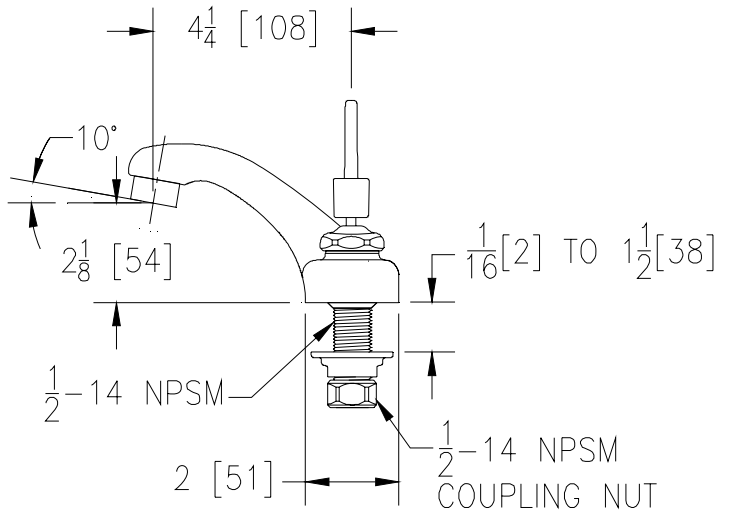

# 4" CENTERSET Z81104-XL

TAG \_\_\_\_\_

### Engineering Specification: Zurn AquaSpec® Z81104-XL

Polished chrome-plated cast brass faucet body with integral shanks, quarter turn ceramic disc cartridges and a 4" [102mm] long integral cast spout. Unit is furnished with a 2.2 GPM [8.3 L] pressure compensating aerator (complying with ANSI A112.18.1 Standard for flow), 4" [102mm] vandal-resistant color-coded metal wrist blade handles, mounting hardware and 1/2" NPSM coupling nuts for standard lavatory risers.

Note: All dimensions are for reference only. Do not use for pre-plumbing