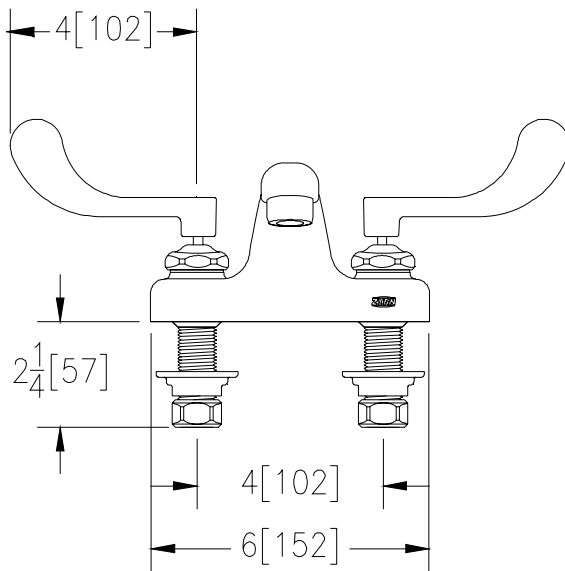

# 4" CENTERSET Z81104-XL

TAG \_\_\_\_\_

### Engineering Specification: Zurn AquaSpec® Z81104-XL

Polished chrome-plated cast brass faucet body with integral shanks, quarter turn ceramic disc cartridges and a 4" [102mm] long integral cast spout. Unit is furnished with a 2.2 GPM [8.3 L] pressure compensating aerator (complying with ANSI A112.18.1 Standard for flow), 4" [102mm] vandal-resistant color-coded metal wrist blade handles, mounting hardware and 1/2" NPSM coupling nuts for standard lavatory risers.

Note: All dimensions are for reference only. Do not use for pre-plumbing