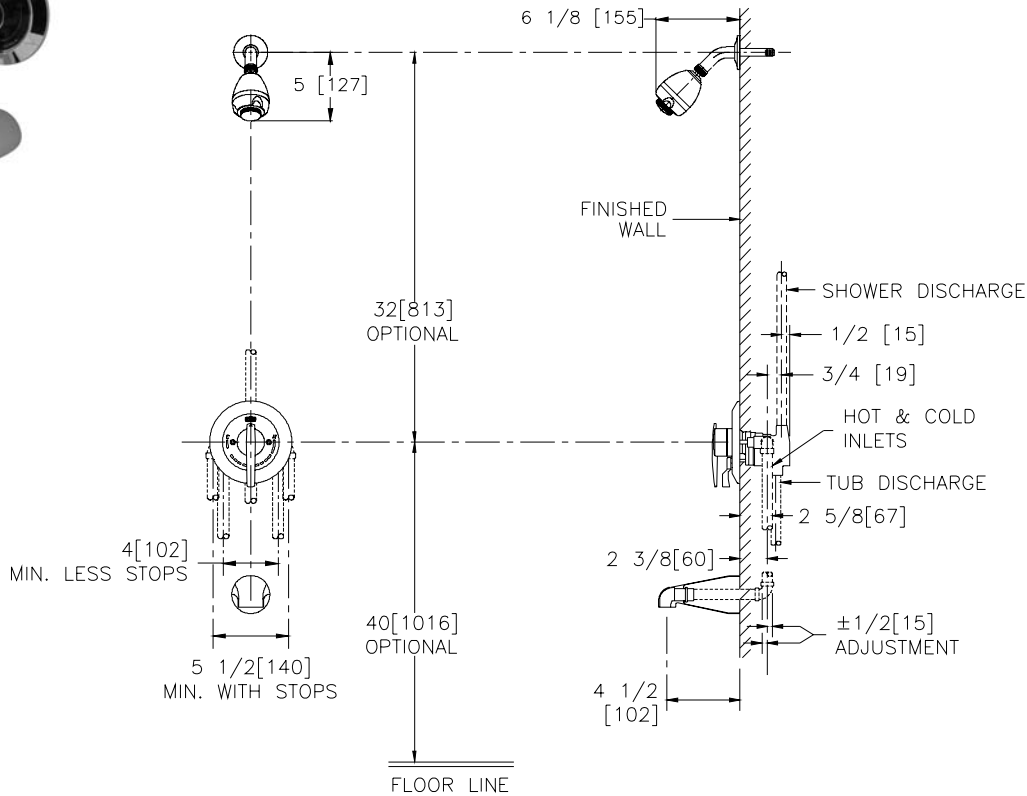

TEMP-GARD TUB and SHOWER UNIT

Z7221-SS-LH

TAG _____

ENGINEERING SPECIFICATIONS: ZURN Z7221-SS-LH

Single handle pressure balancing mixing tub and shower unit with diverter/volume control, with single bronze stem, stainless steel balancing piston integral with stem assembly, metal lever handle, integral service stops, and brass adjustment limit stop screw in cap. Complete with double seal packing, adjustable brass packing nut, and removable brass seats; all exposed trim with polished nickel chrome plated surface. Valve supplied with standard shower head, arm, flange and tub spout. The valve hot and cold inlets and shower outlet are 1/2" female copper sweat, the tub outlet is 1/2" NPT connections.

Note: All dimensions are for reference only. Do not use for pre-plumbing

OPTIONS (Check/specify appropriate options) Use with Z7000 prefix

Suffix	Description
___ -BC	Back Connections (1/2") (For 90° Instructions), Shipped as Loose Adaptors, to be Installed in the Field
___ -CC	Conversion Cover Plate
___ -DT	Dial Thermometer
___ -IP	1/2" Female Threaded Connection, Shipped as Loose Adaptors, to be Installed in the Field
___ -MT	Metal Cover, Escutcheon & Stem Handle
___ -RC	Reverse Connections (For Back-to-Back Installations)
___ -SC	Pair of Dual Spring Check Valves
___ -STH	ABS Chrome Plated Handle with Screw and Button
___ -T1-SJ	Standard Tub Spout 1/2" Slip Joint Connection
___ -T3	Chrome Plated Cast Brass Tub Spout
___ -WF	Wall Mounting Flange For Fiberglass or Panel Wall Installation