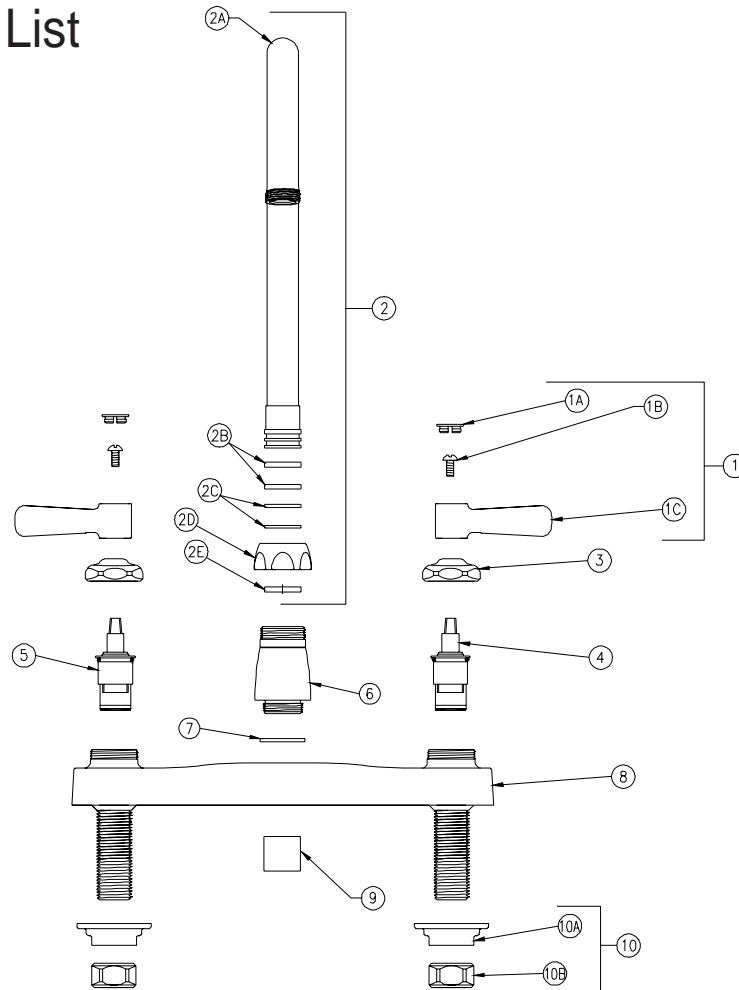

KITCHEN SINK FAUCET

Z871B1-XL Parts List

Item	Part Number	Description	Qty.
1	G60501	2-1/2" [64mm] Vandal-Resistant Metal Lever Handles	1
1A	G60500	Hot/Cold Color-Coded Indexes	1
	59454001	Hot Index	1
	59454002	Cold Index	1
1B	62464001	10-32 Screw	2
1C	59487001	Lever Handle	2
2	G67852	5-3/8" [137] Gooseneck Spout Ass'y. XL	1
2A	92866002	5-3/8" [137] Centerline Gooseneck Spout	1
2B	59666001	Swing Washers (for swing configuration)	2
2C	58155018	O-Rings	2
2D	59435001	Spout Nut	1
2E	59436001	Spacer Washer (for rigid configuration)	1
3	59440001	Handle Nut	2
4	59517005	Short Cold Cartridge XL	1
5	59517006	Short Hot Cartridge XL	1
6	60467005	Base XL	1
7	58155019	O-Ring	1
8	93286001	Kitchen Deck Body XL	1
9	G63504	3/4"-27 Female Aerator - 2.2 GPM [8.3 L]	1
10	G60502	Nuts	1
10A	59530002	Mounting Nut	2
10B	59532001	1/2" NPSM Coupling Nut	2