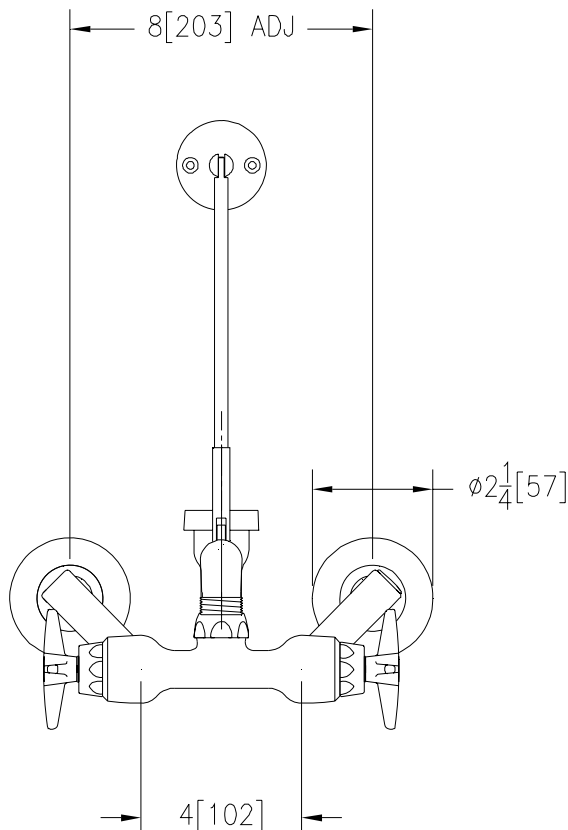

SERVICE SINK FAUCET Z841M2

TAG _____

Engineering Specifications: Zurn AquaSpec® Z841M2

Polished chrome-plated cast brass service sink faucet with quarter turn ceramic disc cartridges, 2-1/2" [64mm] long swivel inlets (with integral stops) providing adjustable centers from 4" [102mm] to 8-3/8" [213mm] and a 6" [152mm] centerline cast brass vacuum breaker spout with an integral 3/4" hose threaded outlet, pail hook and wall brace. Unit is provided with vandal-resistant color-coded metal four arm handles.

Note: All dimensions are for reference only. Do not use for pre-plumbing.

OPTIONAL ACCESSORIES

Suffix	Description
—HCT	Hot/Cold Text Indexes
—SSI	3/8" [10mm] Short Swivel Inlets
—WHK	Wall Hook
—5H	5' [152cm] Vinyl Hose