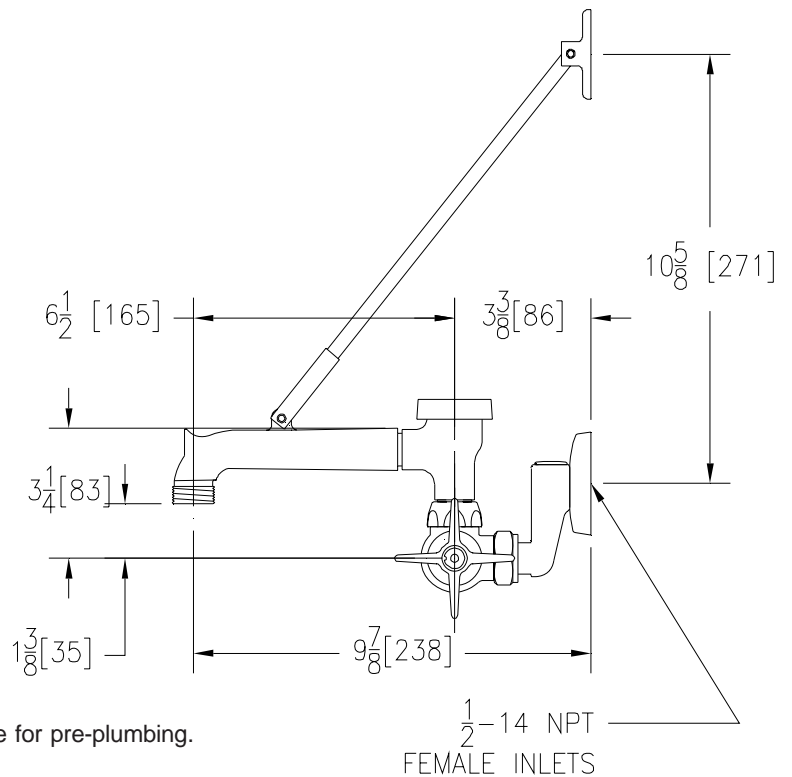

SERVICE SINK FAUCET Z841M2

TAG _____

Engineering Specifications: Zurn AquaSpec® Z841M2

Polished chrome-plated cast brass service sink faucet with quarter turn ceramic disc cartridges, 2-1/2" [64mm] long swivel inlets (with integral stops) providing adjustable centers from 4" [102mm] to 8-3/8" [213mm] and a 6" [152mm] centerline cast brass vacuum breaker spout with an integral 3/4" hose threaded outlet, pail hook and wall brace. Unit is provided with vandal-resistant color-coded metal four arm handles.

Note: All dimensions are for reference only. Do not use for pre-plumbing.

OPTIONAL ACCESSORIES

Suffix	Description
—HCT	Hot/Cold Text Indexes
—SSI	3/8" [10mm] Short Swivel Inlets
—WHK	Wall Hook
—5H	5' [152cm] Vinyl Hose