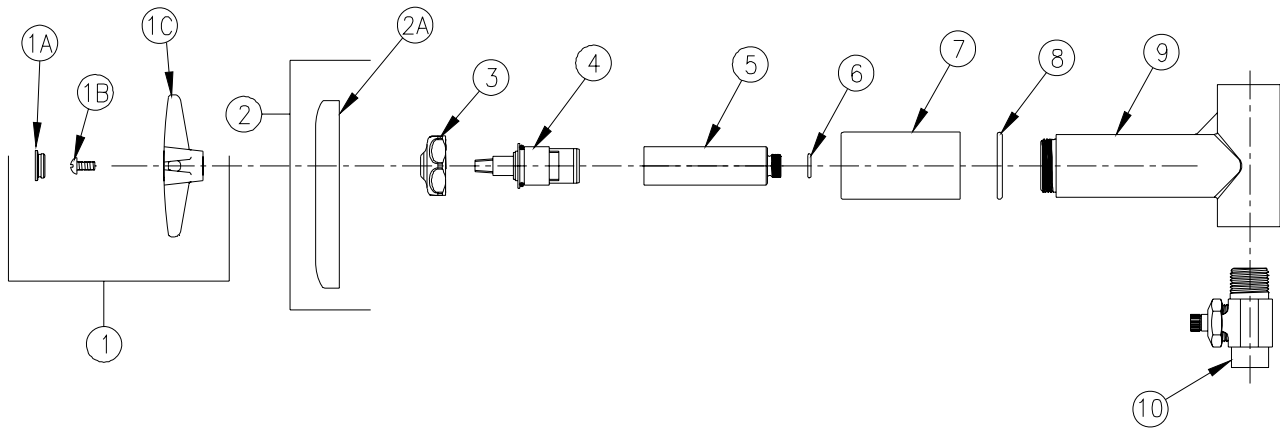

## TECHNICAL INFORMATION

---

**MAXIMUM PRESSURE:** 125 PSI  
**MAXIMUM TEMPERATURE:** 180° F  
**HANDLE NUT TORQUE:** 15-20 FT-LBS  
**CARTRIDGE STYLE:** QUARTER TURN CERAMIC DISK

---

## INSTALLATION INSTRUCTIONS

1. FLUSH SUPPLY LINES PRIOR TO INSTALLING VALVE TO REMOVE DEBRIS.
2. FASTEN VALVE BODY AND SERVICE STOP TO PIPING BY APPROPRIATE MEANS.
3. TURN SUPPLY WATER ON AND OPERATE VALVE CHECKING FOR LEAKS.
4. IT MAY BE NECESSARY TO SHUT WATER OFF AND REMOVE CARTRIDGE TO CLEAN SUPPLY LINE. CARTRIDGE CAN BE REMOVED BY FIRST REMOVING THE HANDLE. COLOR INDEXES CAN BE REMOVED BY INSERTING A PIN INTO THE HOLE ON THE UNDERSIDE OF THE HANDLE. AFTER THE HANDLE HAS BEEN REMOVED, UNSCREW THE HANDLE NUT AND PULL UP ON THE CARTRIDGE.
5. REPLACE CARTRIDGE IN BODY AND HAND TIGHTEN HANDLE NUT. PLACE HANDLE ON THE CARTRIDGE STEM AND LOCATE AS DESIRED. TIGHTEN HANDLE NUT TO 15-20 FT-LBS OF TORQUE.
6. REPLACE HANDLE SCREW AND COLOR INDEX BUTTON.

## MAINTENANCE

1. THIS TEMP-GARD VALVE CONTAINS A CERAMIC DISK CARTRIDGE WHICH REQUIRES NO MAINTENANCE. TO REMOVE THE CARTRIDGE, SHUT THE WATER OFF, REMOVE THE HANDLE NUT AND PULL UP ON THE CARTRIDGE.

### Z7150-SSC PARTS LIST

Item	Part Number	Description	Qty.
1	G61072	Single Four Arm Handle	1
1A	G60548	Hot/Cold Color-coded Indexes	1
	59454001	Red Index	1
	59454002	Blue Index	1
	59454003	Black Index	1
1B	62464001	10-32 Screw	1
1C	59518001	Four Arm Handle	1
2	G61999	Shower Valve Escutcheon	1
2A	61586001	Tear Drop Wall Escutcheon	1
3	59440001	Handle Nut	1
4	59517001	Cold Short Cartridge	1
5	61473001	Shower Inlet	1
6	58155012	O-Ring	1
7	61524001	Shower Valve Sleeve	1
8	58155024	O-Ring	1
9	62403001	Shower Valve Body	1
10	7130-50AC	Copper Sweat Service Stop	1