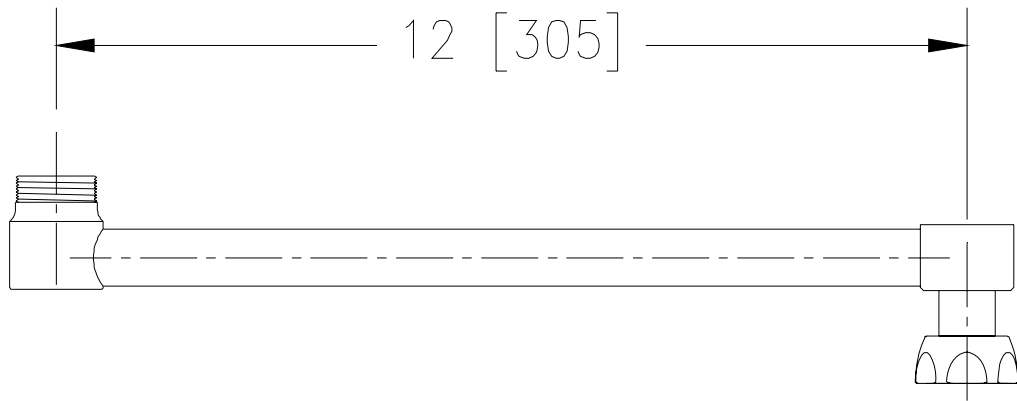

12" LOWER K SPOUT

G63510 (DJ18)

TAG _____

Engineering Specification: Zurn AquaSpec® G63510 (DJ18)
Polished chrome-plated brass 12" [305] lower spout arm with swing connection for double jointed spout assembly.

Note: All dimensions are for reference only. Do not use for pre-plumbing.

OPTIONAL ACCESSORIES

Suffix	Description
NA	

ZURN INDUSTRIES, LLC ♦ COMMERCIAL BRASS OPERATION ♦ 2640 SOUTH WORK STREET ♦ FALCONER NY 14733