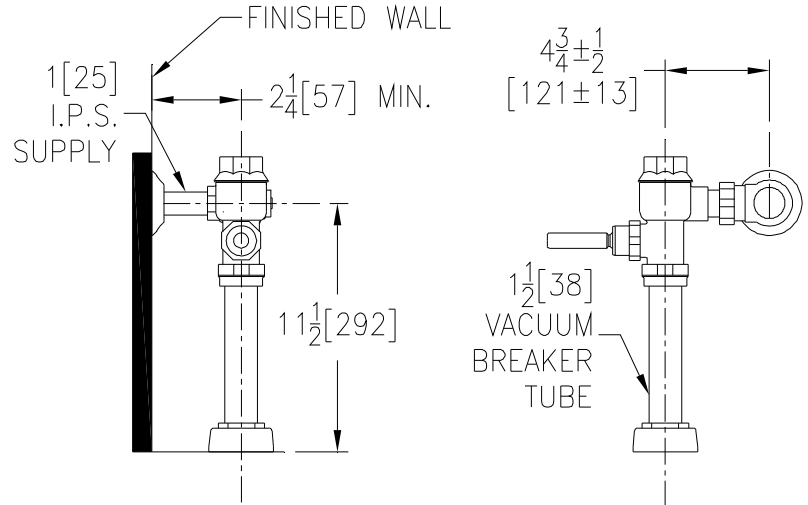

# Z6200-HET

1.28 Exposed Metroflush Piston Operated Flush Valve  
For Water High Efficiency Water Closets

### Suffix Options (Check/Specify Appropriate Options)

- L 1" [25mm] Push Button
- VC Vandal Resistant Stop Cap
- XYV Less Vacuum Breaker
- YJ Split Ring Pipe Support
- YK Solid Ring Pipe Support
- YL Solid Ring Pipe Support with Bumper
- YO Bumper on Angle Stop
- \_\_\_\_\_ Other

**ENGINEERING SPECIFICATION: ZURN Z6200-HET Metroflush® Piston Operated Exposed Closet Flush Valve for 1.28 gpf Water Closet-** The EcoVantage® MetroFlush® is an exposed, quiet type, chrome plated flushometer valve with polished exterior. Complete with Zurn's 1.28 gpf MetroVantage®, chloramine resistant, piston with a clog resistant, filtered by-pass. The valve is ADA compliant with a non-hold open and no-leak handle feature, high back pressure vacuum breaker, one piece hex coupling nut, adjustable tailpiece, spud coupling and flange for top spud connection. Control stop has internal siphon-guard protection, sweat solder kit, and a cast wall flange with set screw. Internal seals are made of chloramine resistant materials.