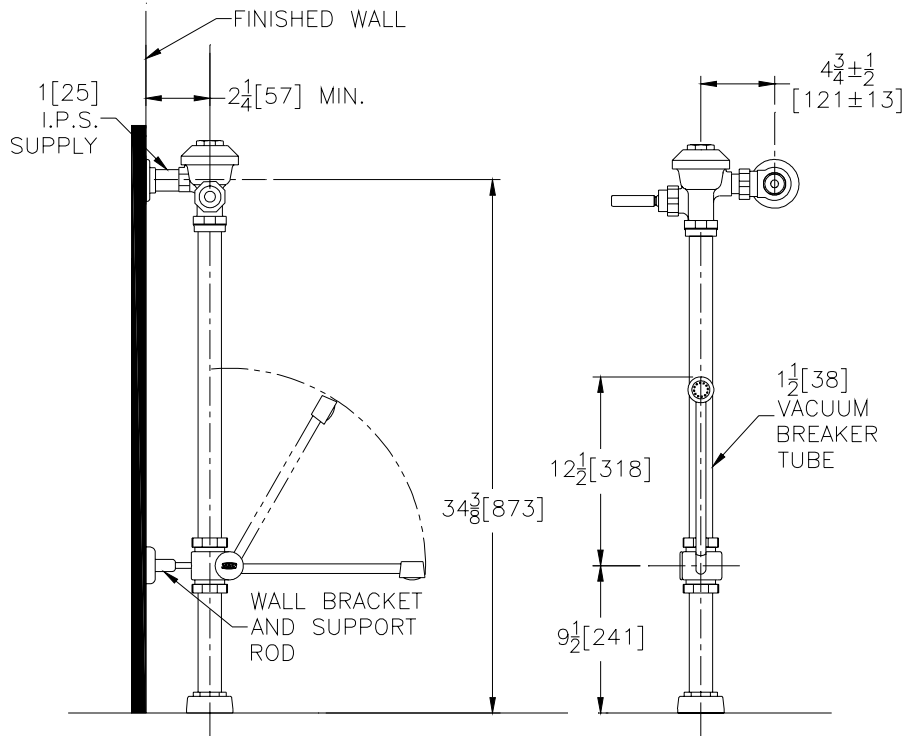

Exposed Z6000-BWN1 Model with Bedpan Washer for Water Closets

Flow Options

- WS1** 1.6 Gal. Low Consumption Flush
- FF** 4.5 Gal. Full Flush
- Standard Flush** 3.5 Gallons Per Flush

Suffix Options (Check/Specify Appropriate Options)

- _____ **-BG** BioCare Handle
- _____ **-H** Handle on Front of Flush Valve
- _____ **-L** 1" [25] Metal Push Button
- _____ **-L3** 3" [76] Metal Push Button
- _____ **-VC** Vandal Resistant Stop Cover
- _____ **-YB** Sweat Solder Kit
- _____ **-YC** Cast Wall Flange
- _____ **-YJ** Split Ring Pipe Support
- _____ **-YK** Solid Ring Pipe Support
- _____ Other

ENGINEERING SPECIFICATION: ZURN Z6000-BWN1 Aquaflush® Exposed Closet Flush Valve with Bedpan Washer- Exposed, quiet diaphragm-type, chrome plated, flushometer valve with a polished exterior. Complete with chloramine resistant, dual seal diaphragm with a clog resistant by-pass. Valve is ADA compliant with a non-hold open and no leak handle feature, high back pressure vacuum breaker, bedpan washer assembly, wall bracket and support rod, one piece hex coupling nut, adjustable tailpiece, spud coupling and flange for top spud connection. Control stop has internal siphon-guard protection and a wall flange with set screw. Internal seals are made of chloramine resistant materials.