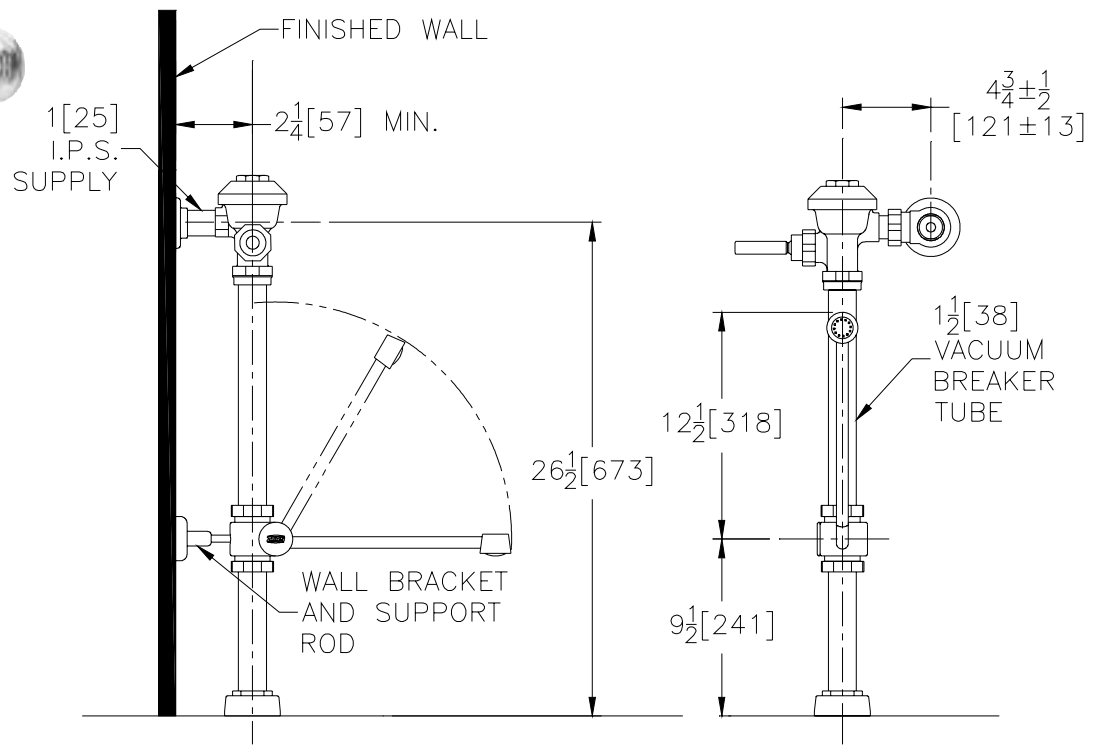

Exposed Z6000-BWN Model with Bedpan Washer for Water Closets

Flow Options

- WS1** 1.6 Gal. Low Consumption Flush
- FF** 4.5 Gal. Full Flush
- Standard Flush** 3.5 Gallons Per Flush

Suffix Options (Check/Specify Appropriate Options)

- _____ **-BG** BioCare Handle
- _____ **-H** Handle on Front of Flush Valve
- _____ **-L** 1" [25] Metal Push Button
- _____ **-L3** 3" [76] Metal Push Button
- _____ **-VC** Vandal Resistant Stop Cover
- _____ **-YB** Sweat Solder Kit
- _____ **-YC** Cast Wall Flange
- _____ **-YJ** Split Ring Pipe Support
- _____ **-YK** Solid Ring Pipe Support
- _____ Other

ENGINEERING SPECIFICATION: ZURN Z6000-BWN

Aquaflush® Exposed Closet Flush Valve with Bedpan Washer- Exposed, quiet diaphragm-type, chrome plated, flushometer valve with a polished exterior. Complete with chloramine resistant, dual seal diaphragm with a clog resistant by-pass. Valve is ADA compliant with a non-hold open and no leak handle feature, high back pressure vacuum breaker, bedpan washer assembly, wall bracket and support rod, one piece hex coupling nut, adjustable tailpiece, spud coupling and flange for top spud connection. Control stop has internal siphon-guard protection and a wall flange with set screw. Internal seals are made of chloramine resistant materials.